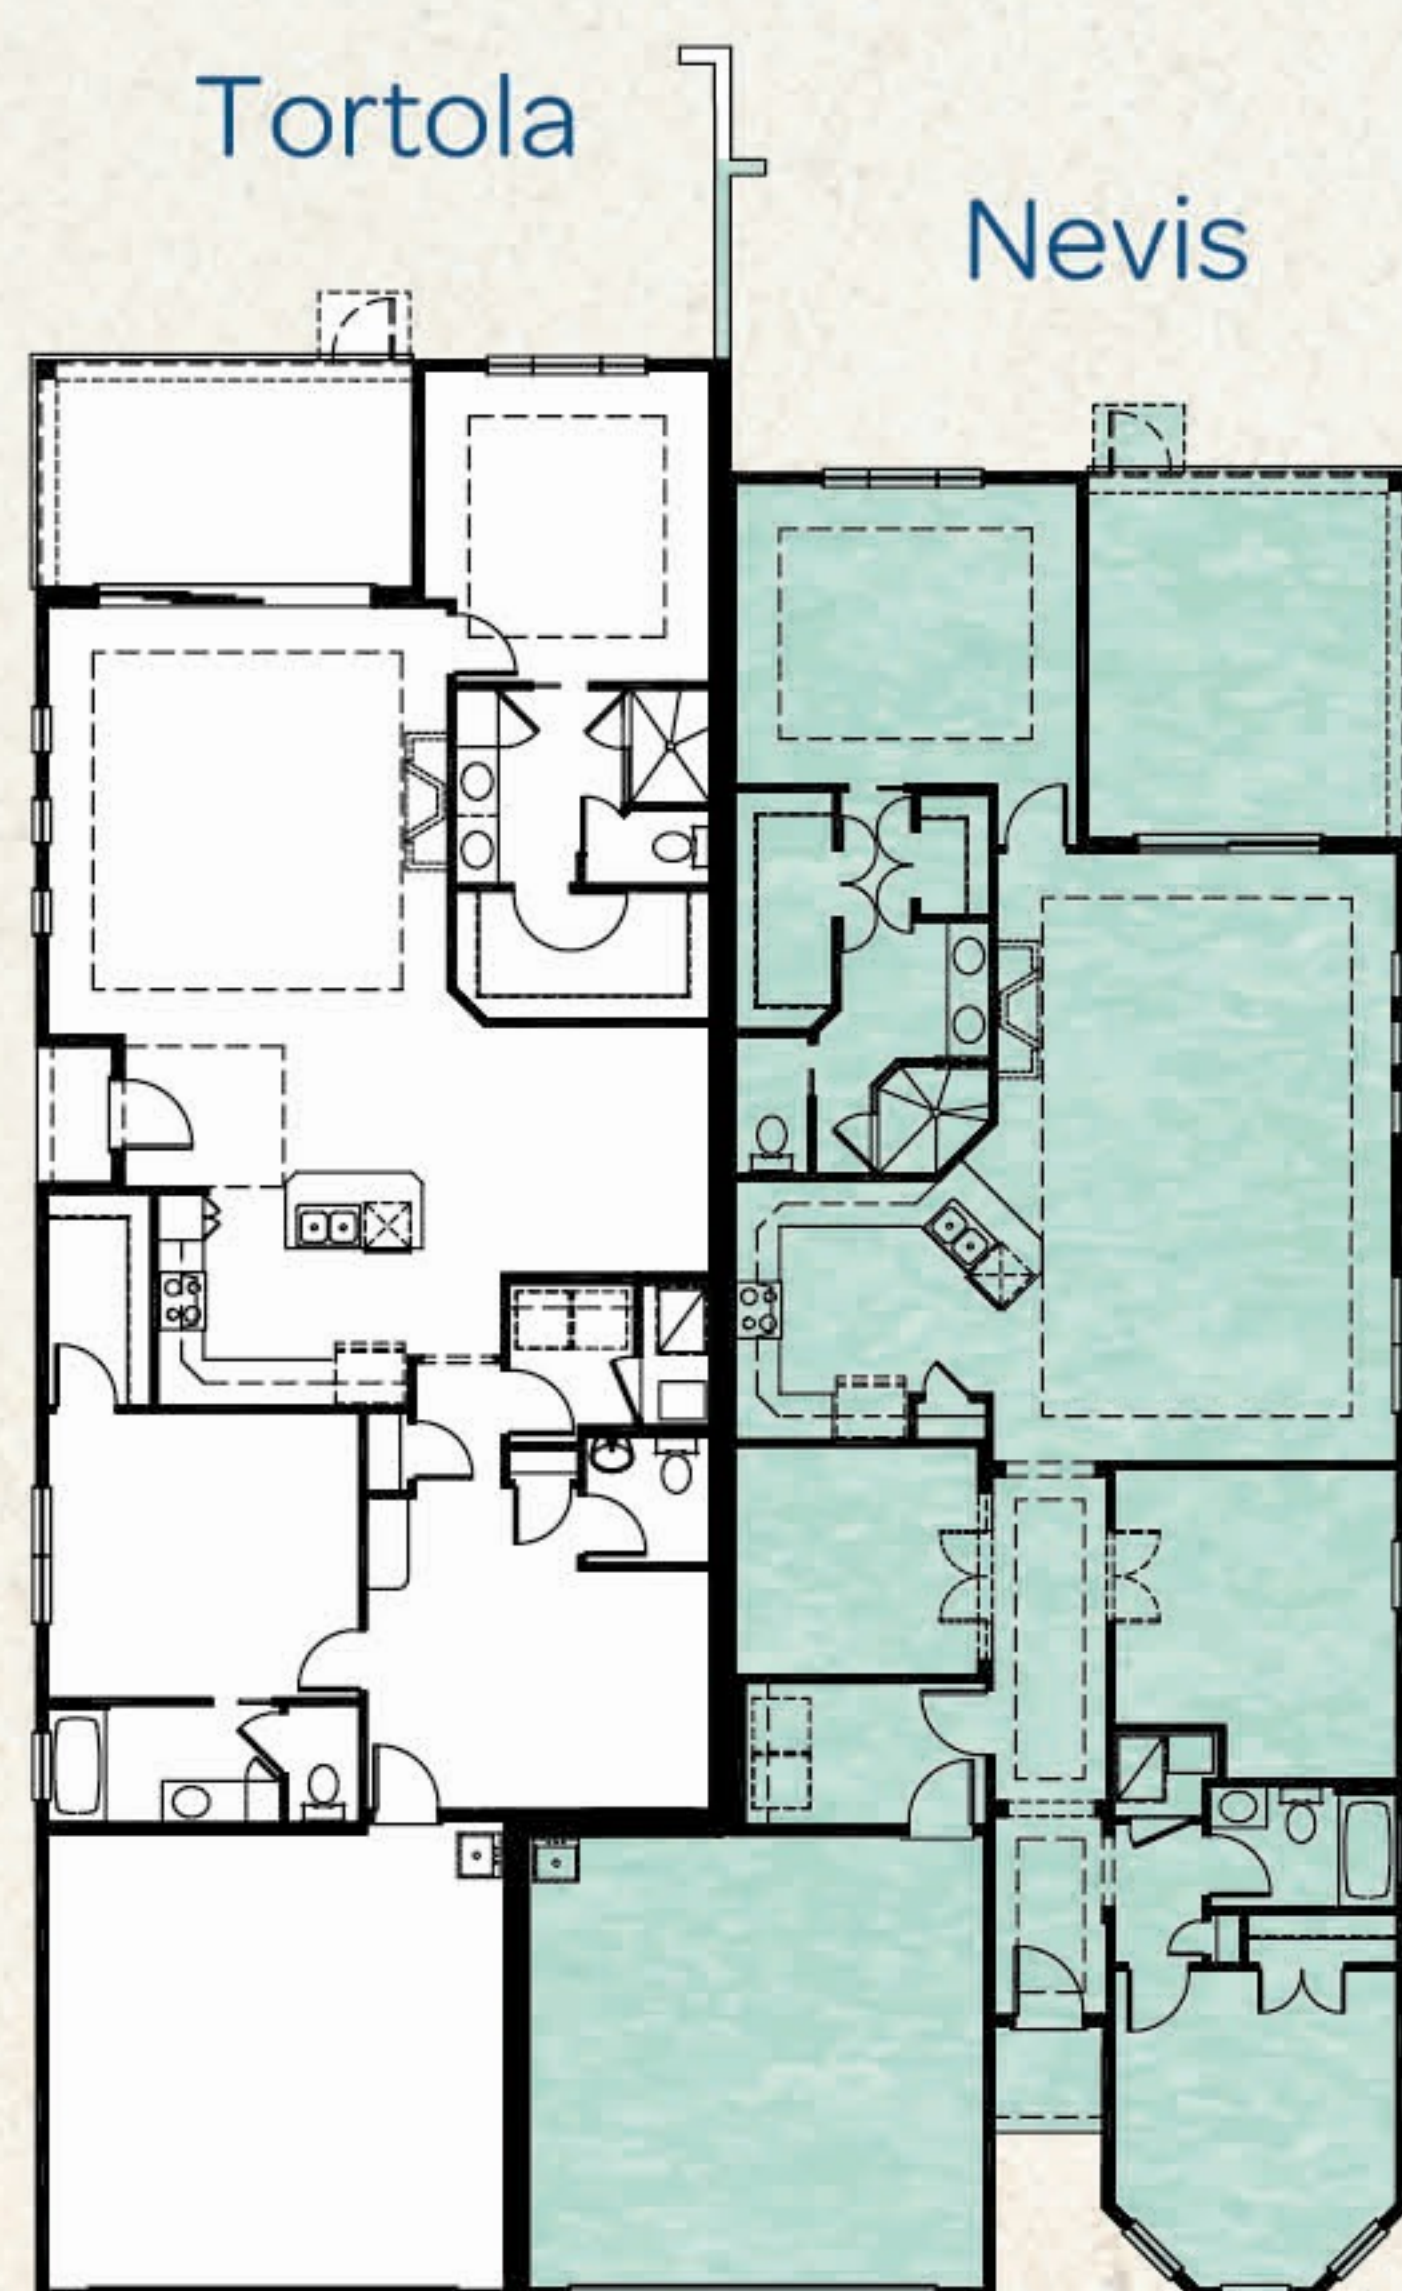

CARIBBEAN COLLECTION

Nevis

2 Bedrooms, 2 Baths, Den, Hobby, Covered Lanai, 2-Car Garage

Available Master Bath Variation

Available Wet Bar/Dry Bar Variation

Available Bedroom Variation

Total Living Area	1,865 S.F.
2-Car Garage	428 S.F.
Covered Entry	22 S.F.
Covered Lanai	224 S.F.
Total Sq. Ft.	2,539 S.F.