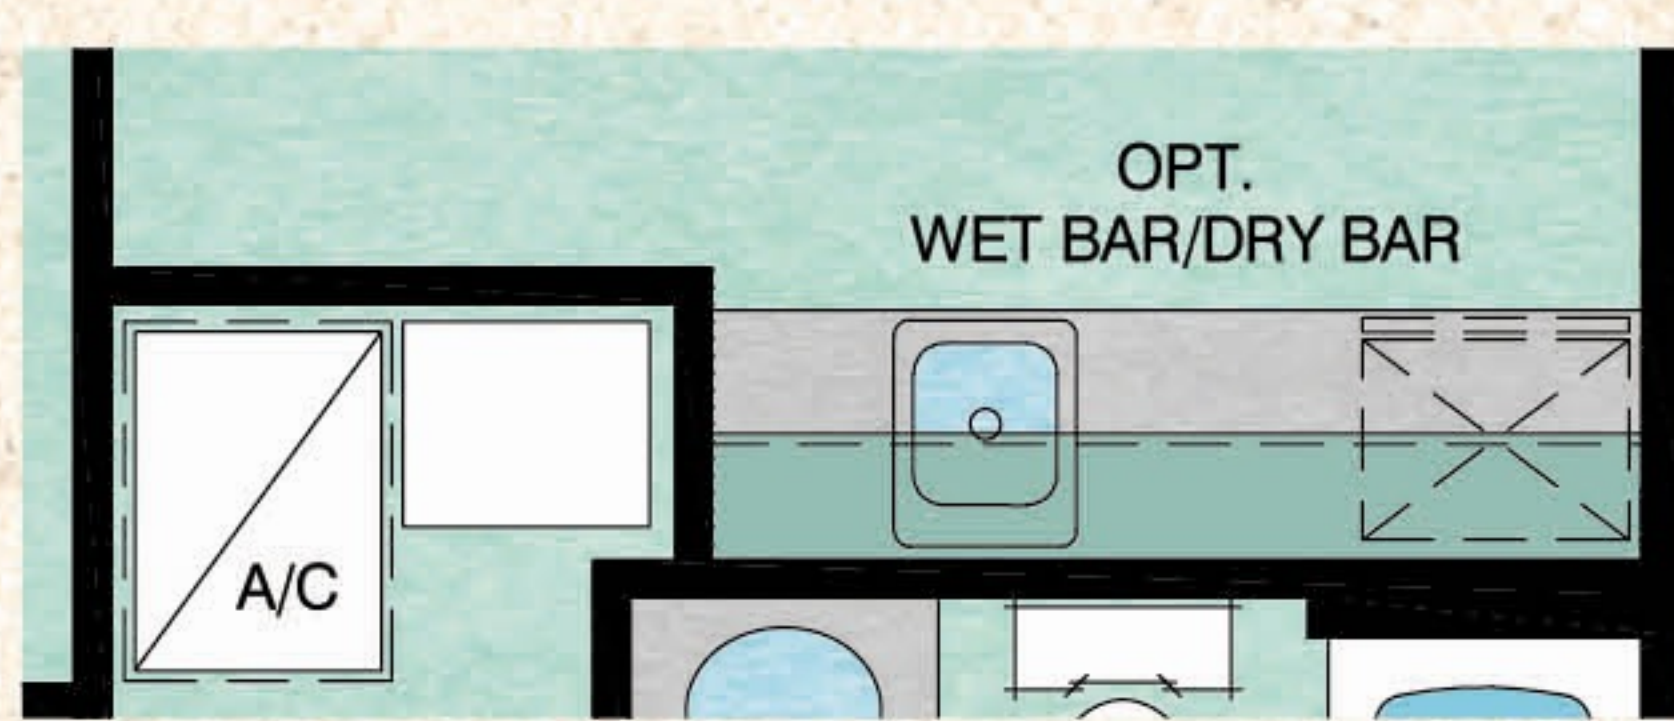

CARIBBEAN COLLECTION

Nevis

2 Bedrooms, 2 Baths, Den, Hobby, Covered Lanai, 2-Car Garage

Available Master Bath Variation

Available Wet Bar/Dry Bar Variation

Available Bedroom Variation

Total Living Area	1,865 S.F.
2-Car Garage	428 S.F.
Covered Entry	22 S.F.
Covered Lanai	224 S.F.
Total Sq. Ft.	2,539 S.F.