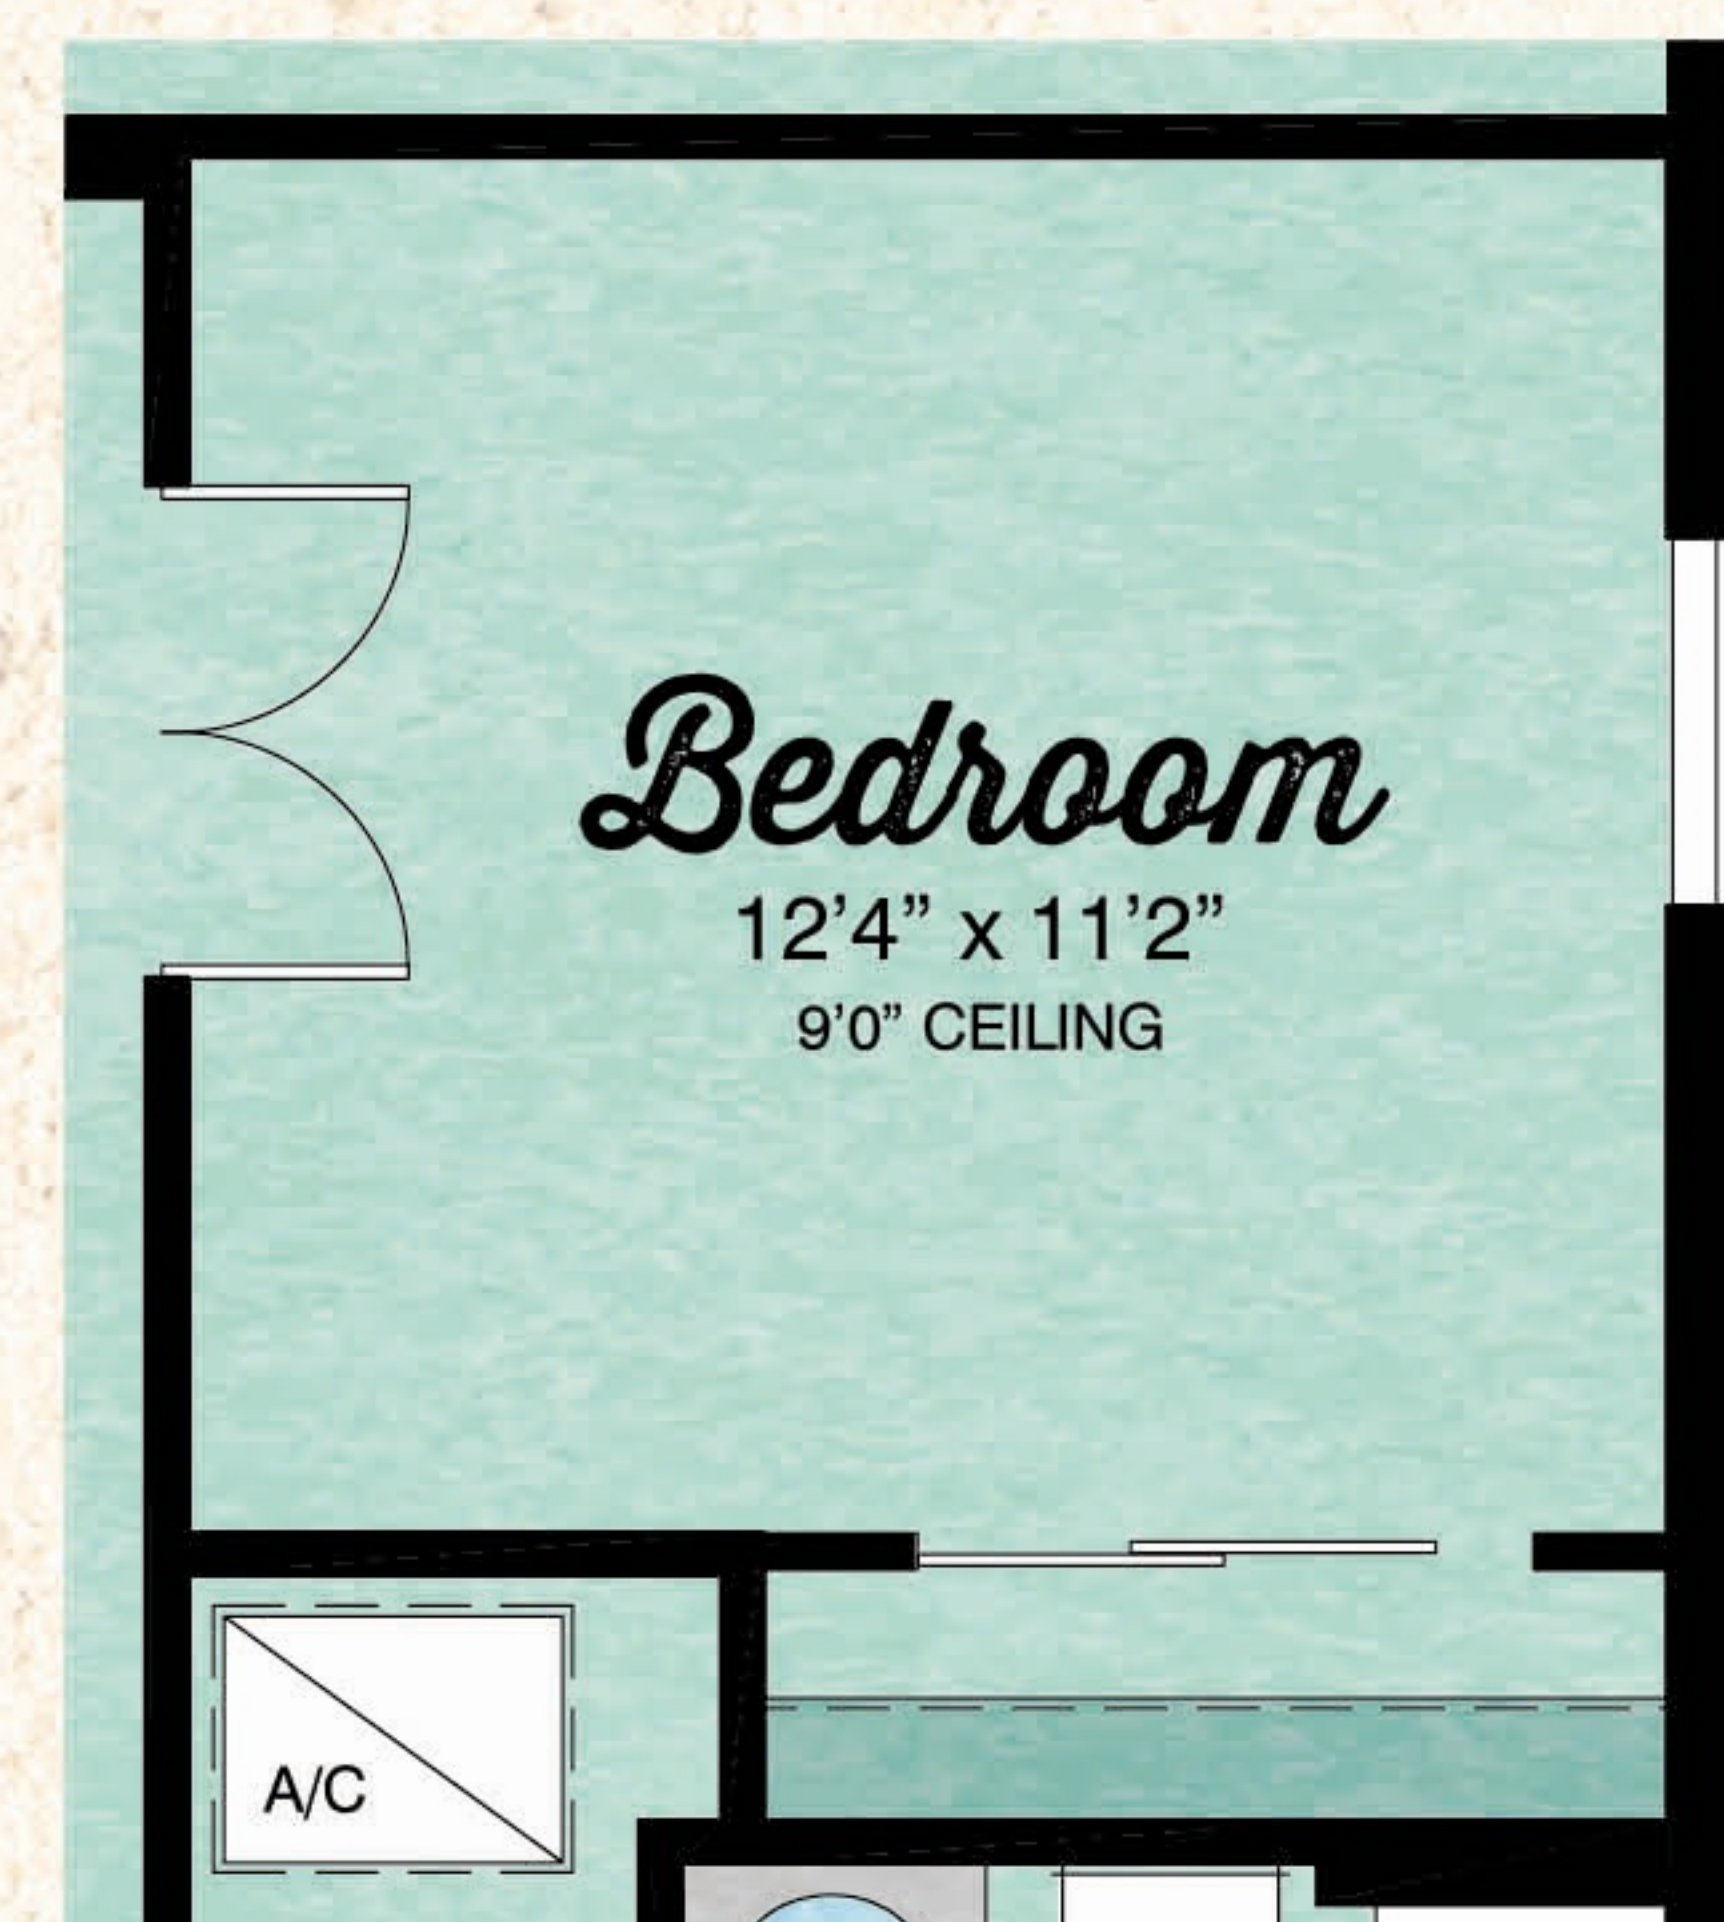

CARIBBEAN COLLECTION

Nevis

2 Bedrooms, 2 Baths, Den, Hobby, Covered Lanai, 2-Car Garage

Available Master Bath Variation

Available Wet Bar/Dry Bar Variation

Available Bedroom Variation

Total Living Area	1,865 S.F.
2-Car Garage	428 S.F.
Covered Entry	22 S.F.
Covered Lanai	224 S.F.
Total Sq. Ft.	2,539 S.F.