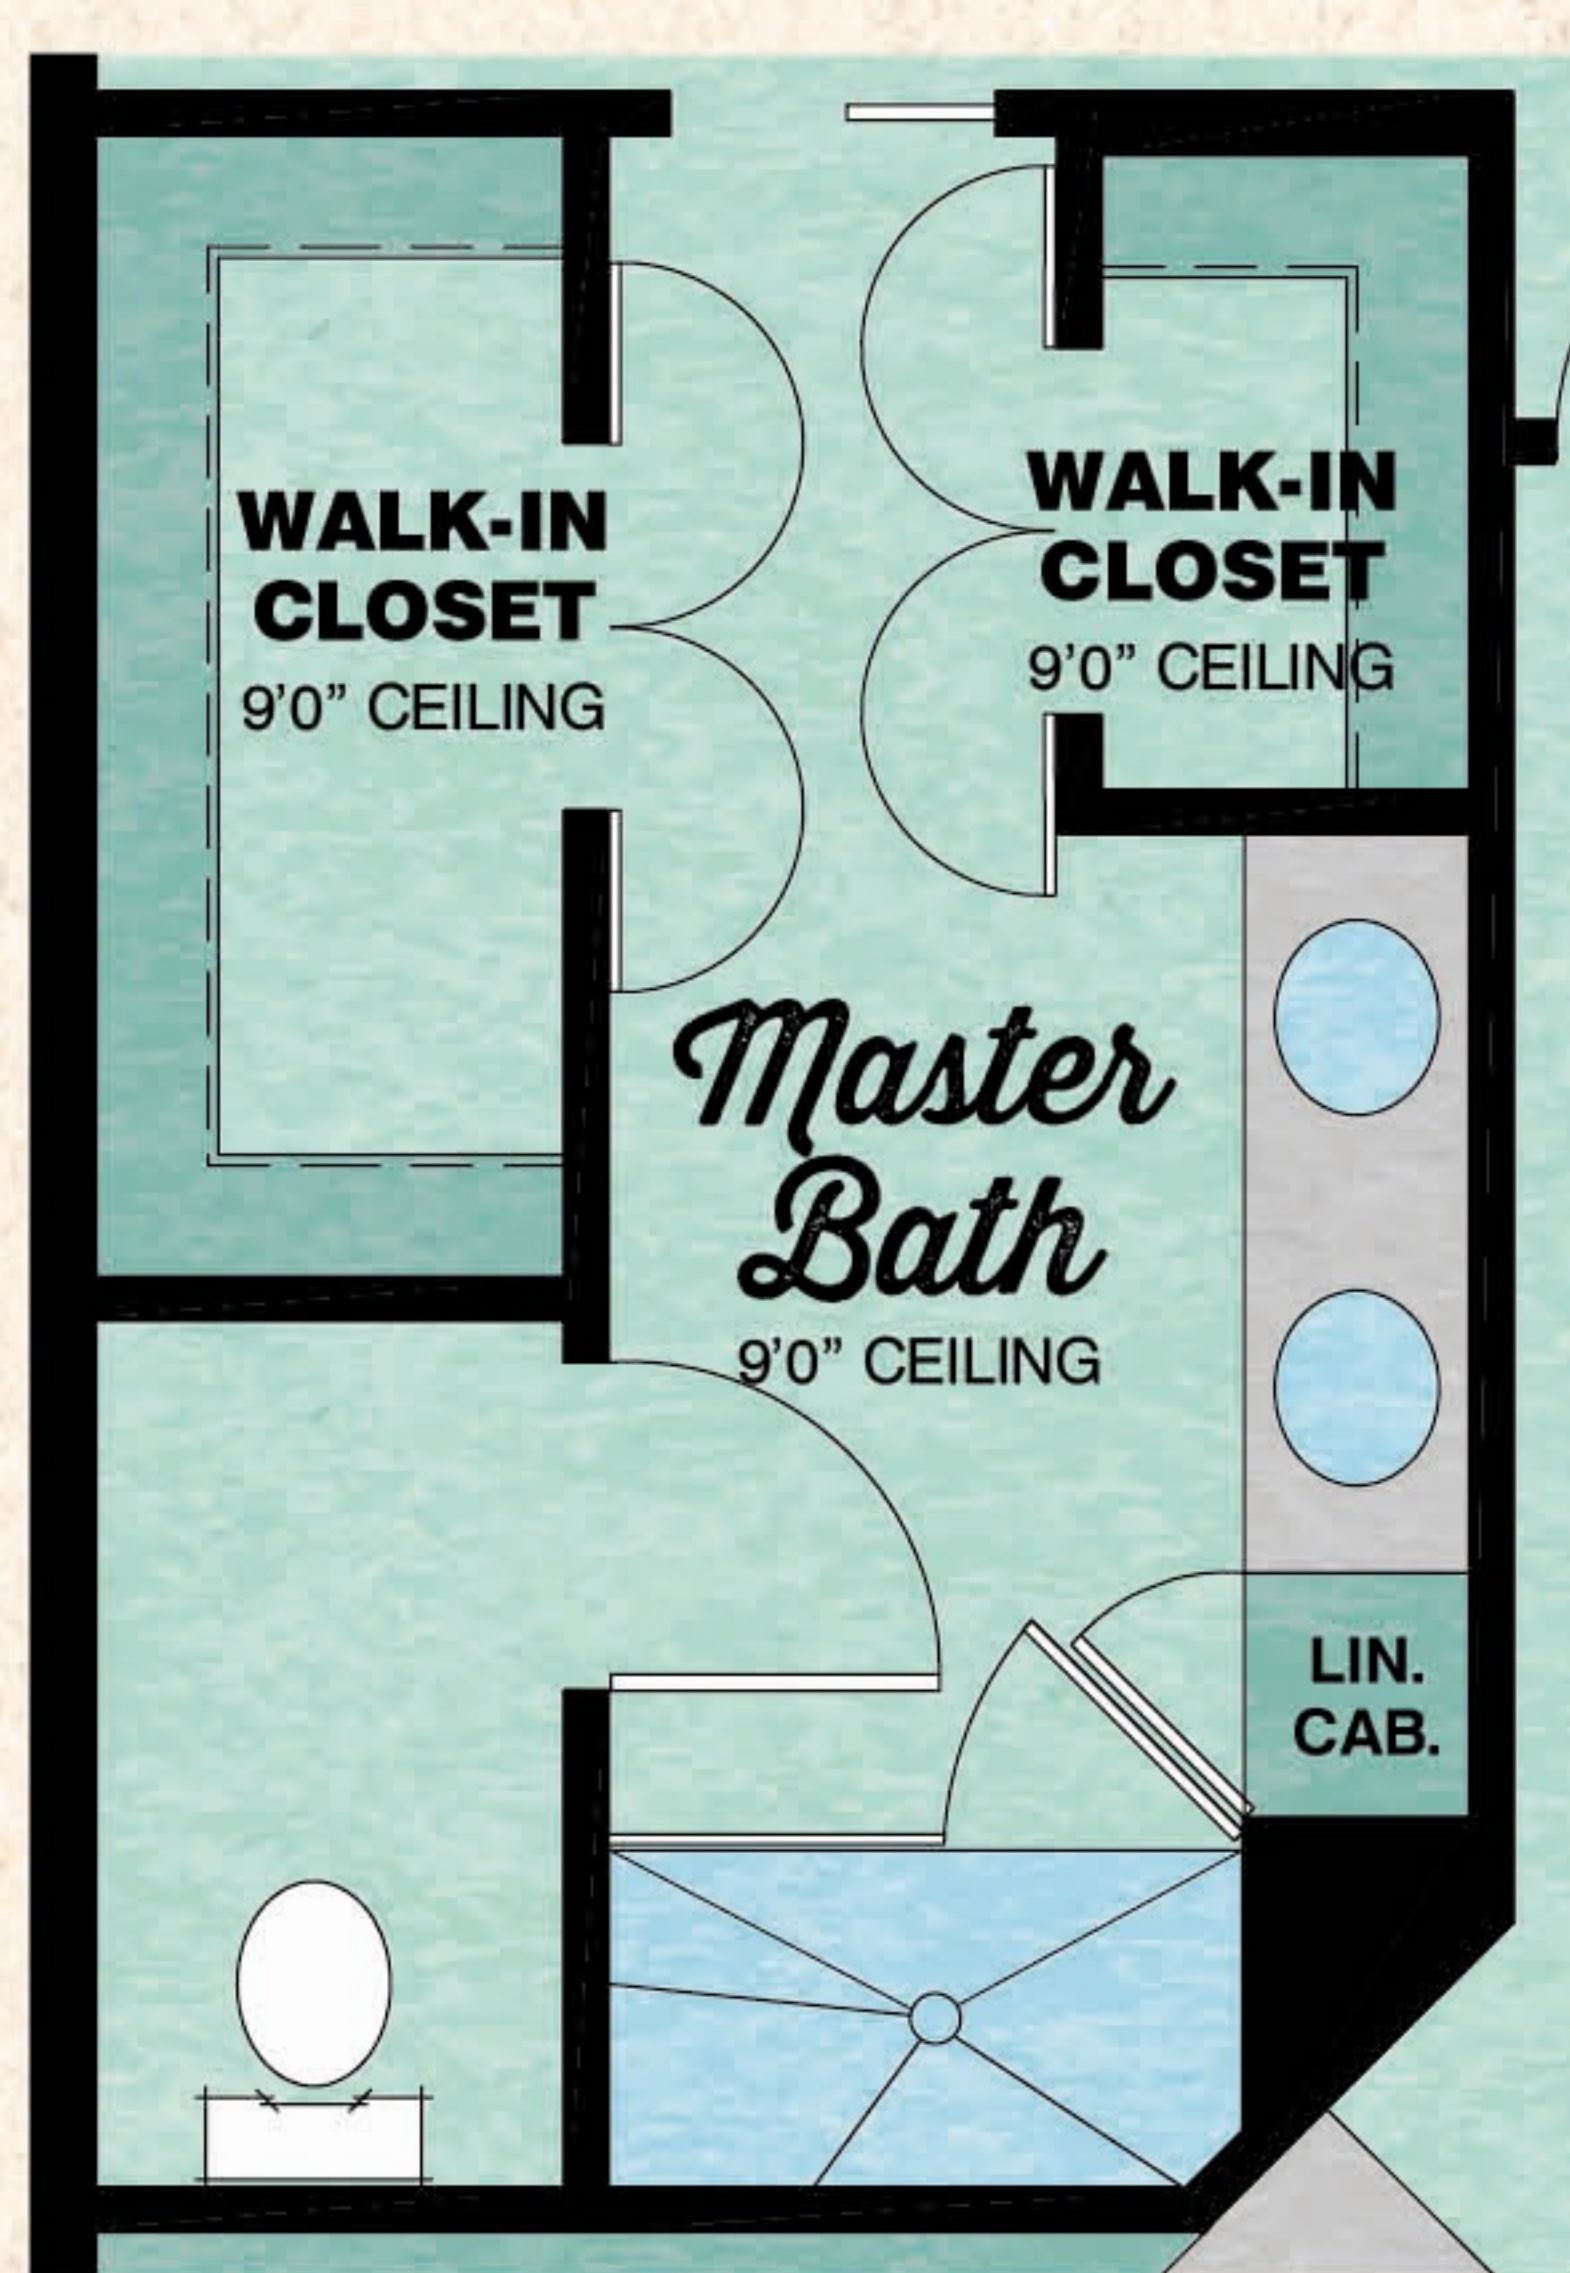

CARIBBEAN COLLECTION

Nevis

2 Bedrooms, 2 Baths, Den, Hobby, Covered Lanai, 2-Car Garage

Available Master Bath Variation

Available Wet Bar/Dry Bar Variation

Available Bedroom Variation

Total Living Area	1,865 S.F.
2-Car Garage	428 S.F.
Covered Entry	22 S.F.
Covered Lanai	224 S.F.
Total Sq. Ft.	2,539 S.F.