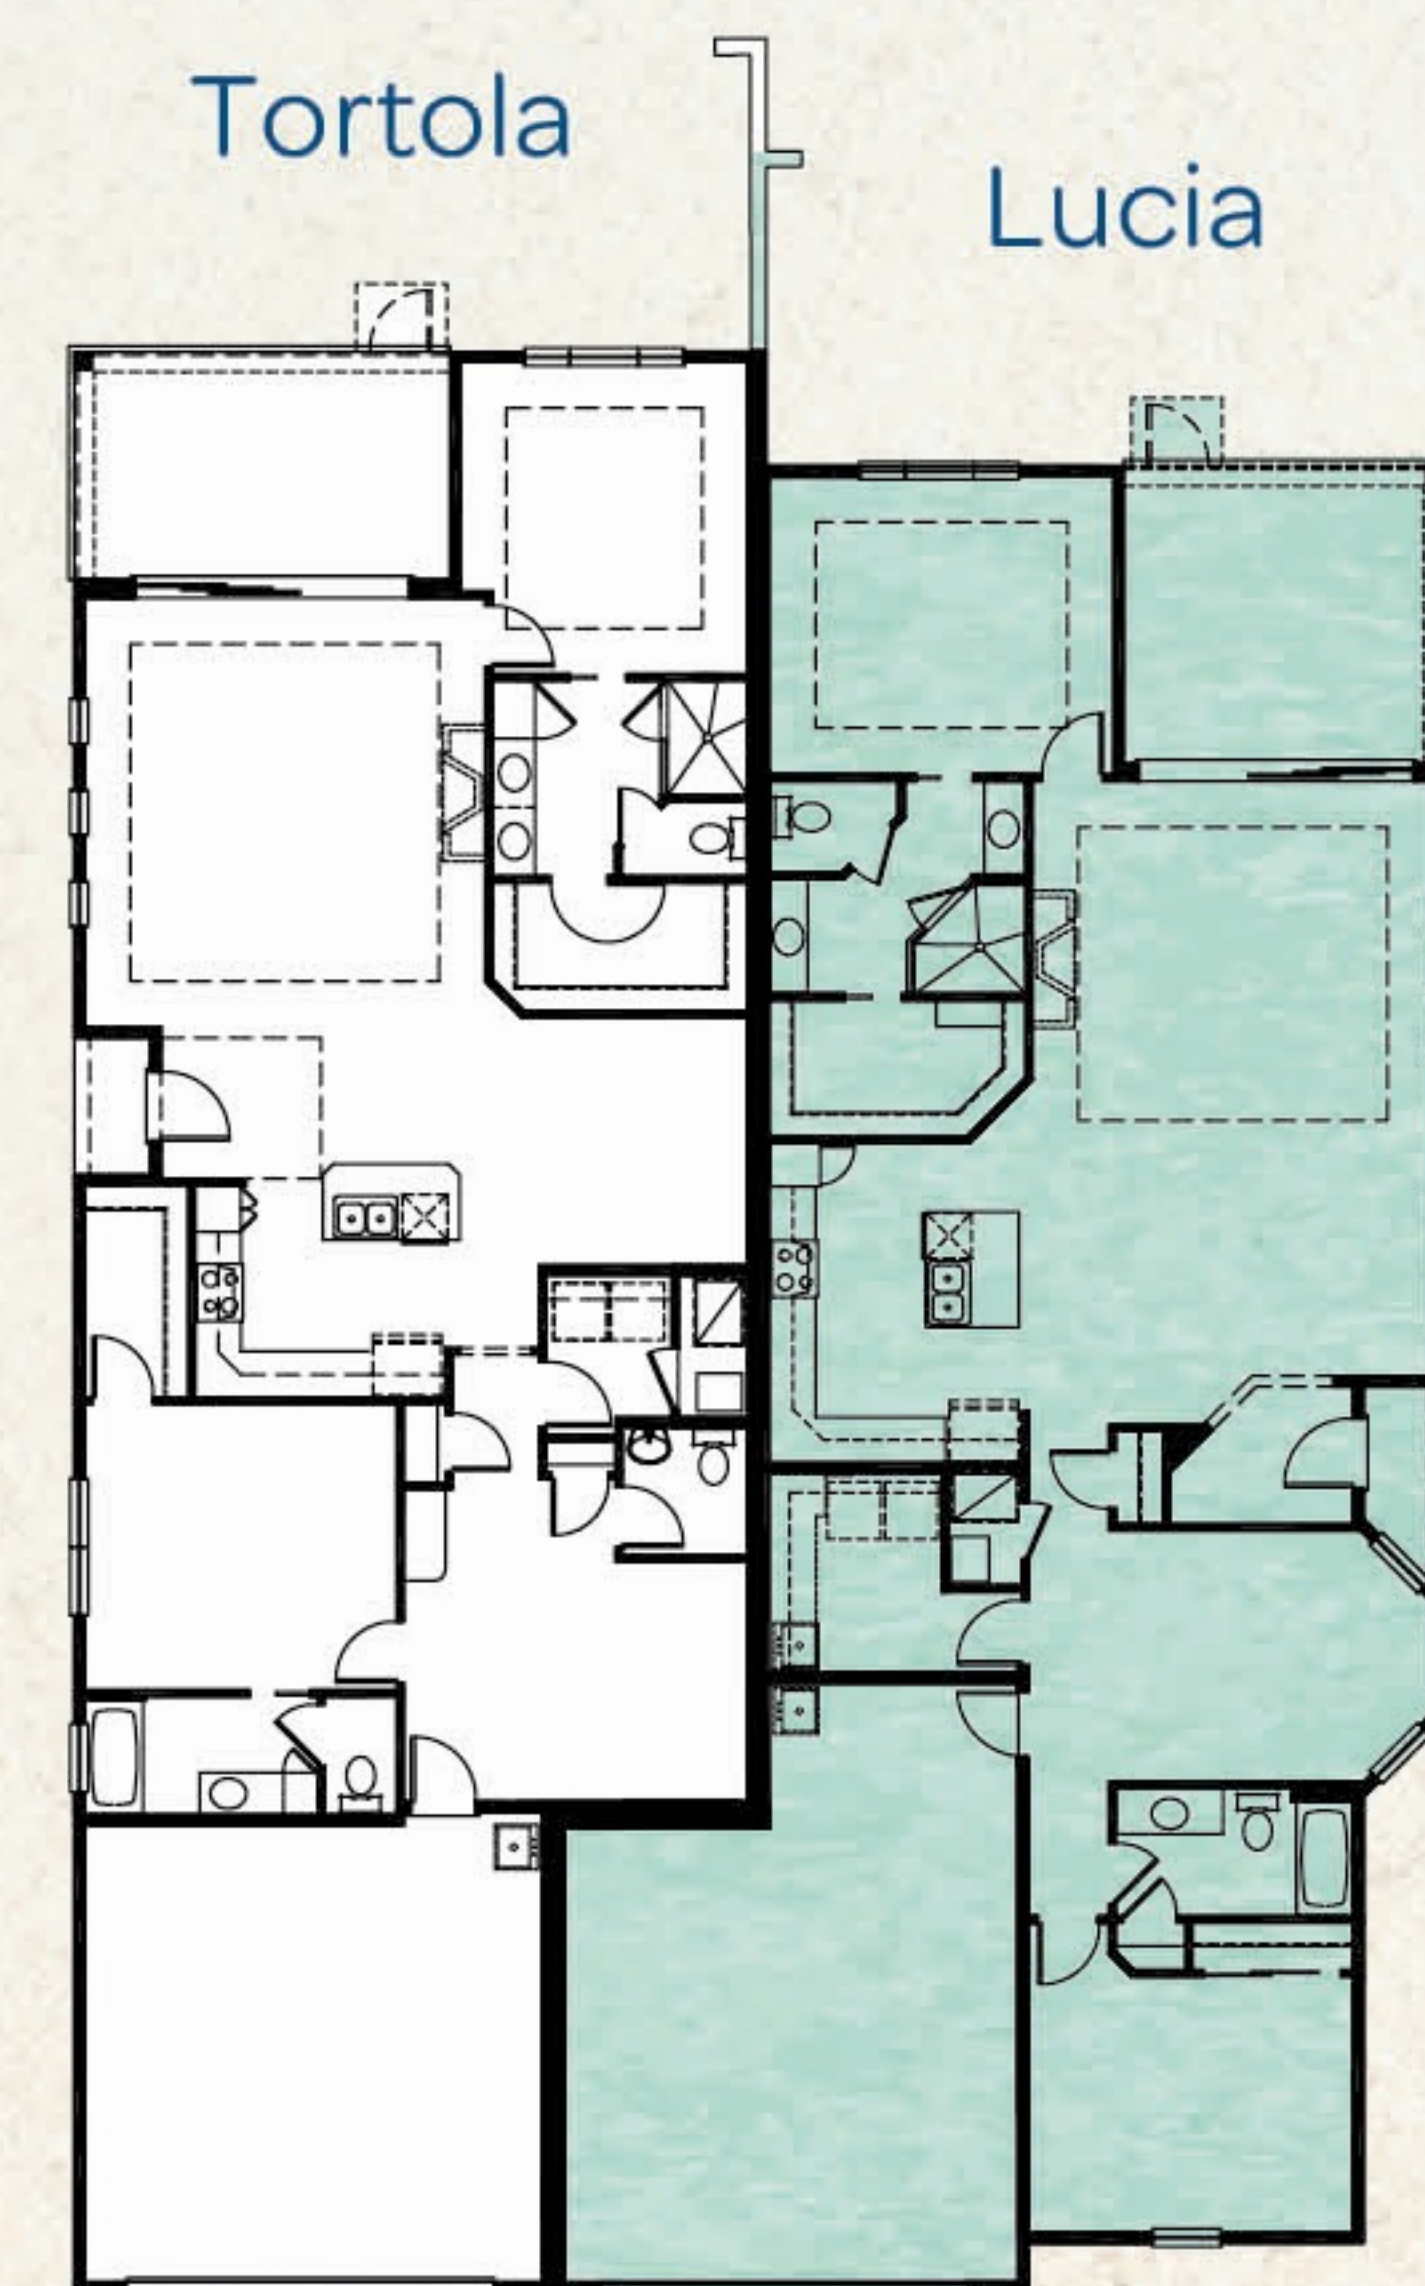

# Lucia

2 Bedrooms, 2 Baths, Den, Covered Lanai, 2-Car Garage

Available Study Variation

Available Bedroom Variation

Total Living Area	1,773 S.F.
2-Car Garage	494 S.F.
Covered Entry	26 S.F.
Covered Lanai	183 S.F.
<b>Total Sq. Ft.</b>	<b>2,476 S.F.</b>