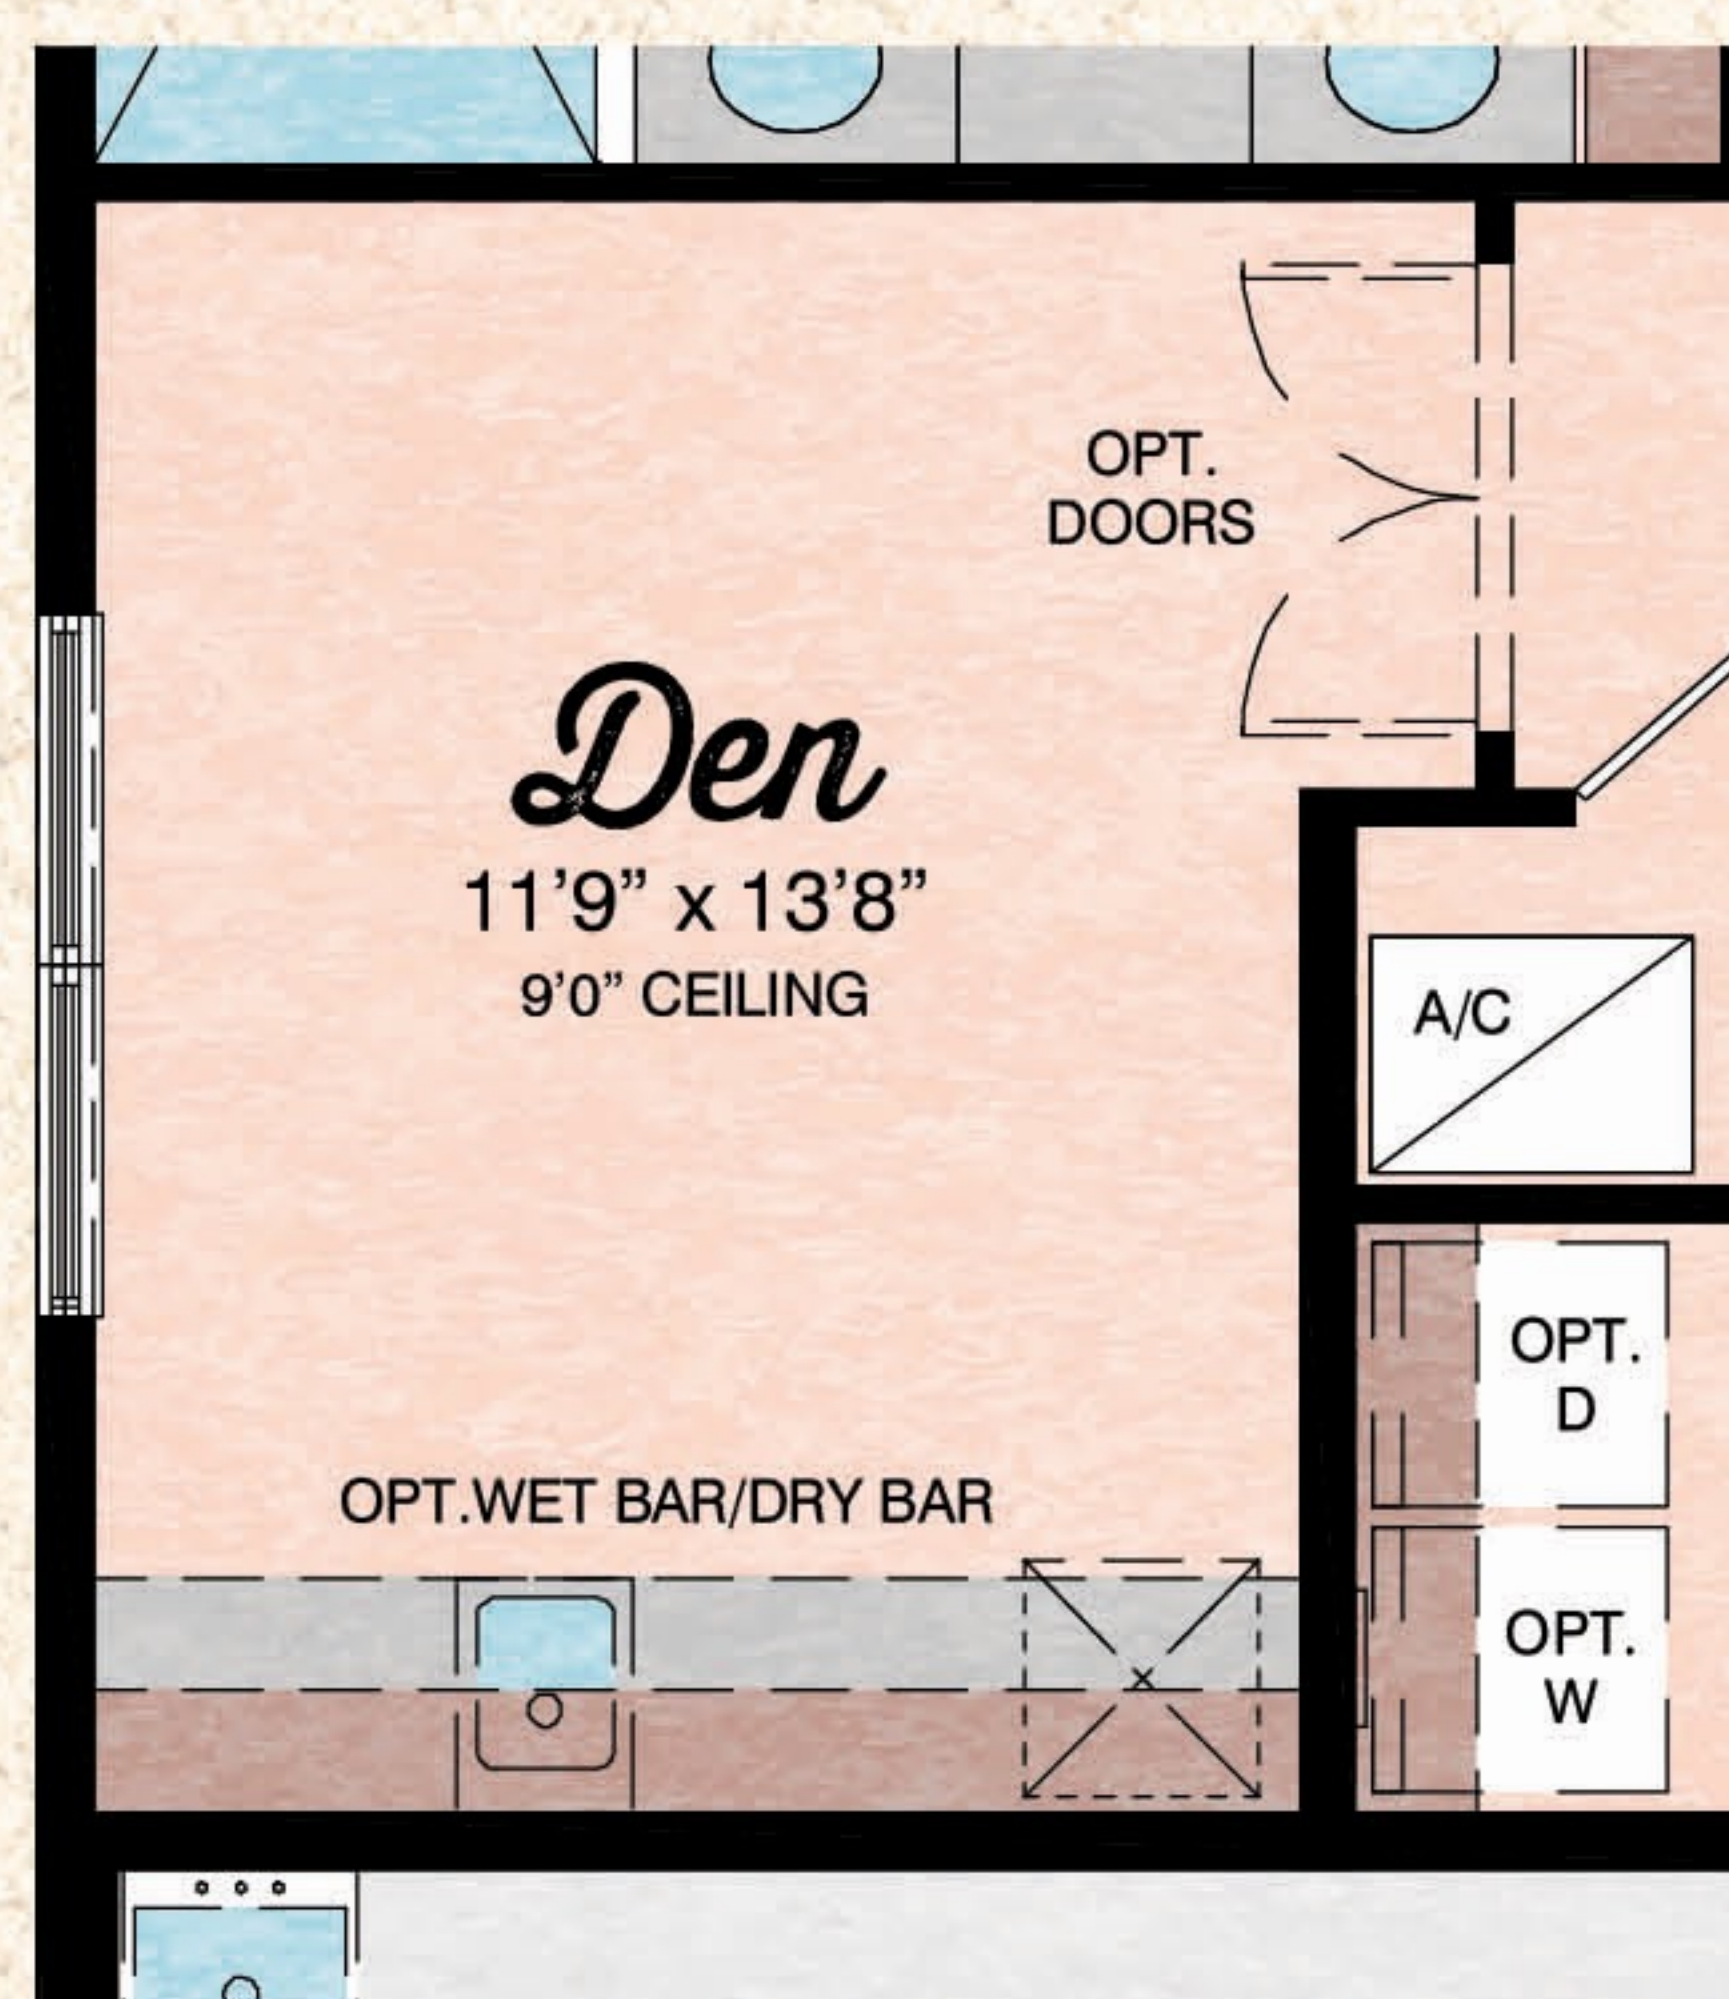

BEACH COLLECTION

Hammock Bay

2 Bedrooms, 2.5 Baths, Den, Covered Lanai, 2-Car Garage

ELEVATION A

ELEVATION B

Total Living Area	2,114 S.F.
2-Car Garage	437 S.F.
Covered Entry	18 S.F.
Covered Lanai	235 S.F.
Total Sq. Ft.	2,804 S.F.

Available
Wet Bar/Dry Bar at Den Variation

Available
Master Bath Variation