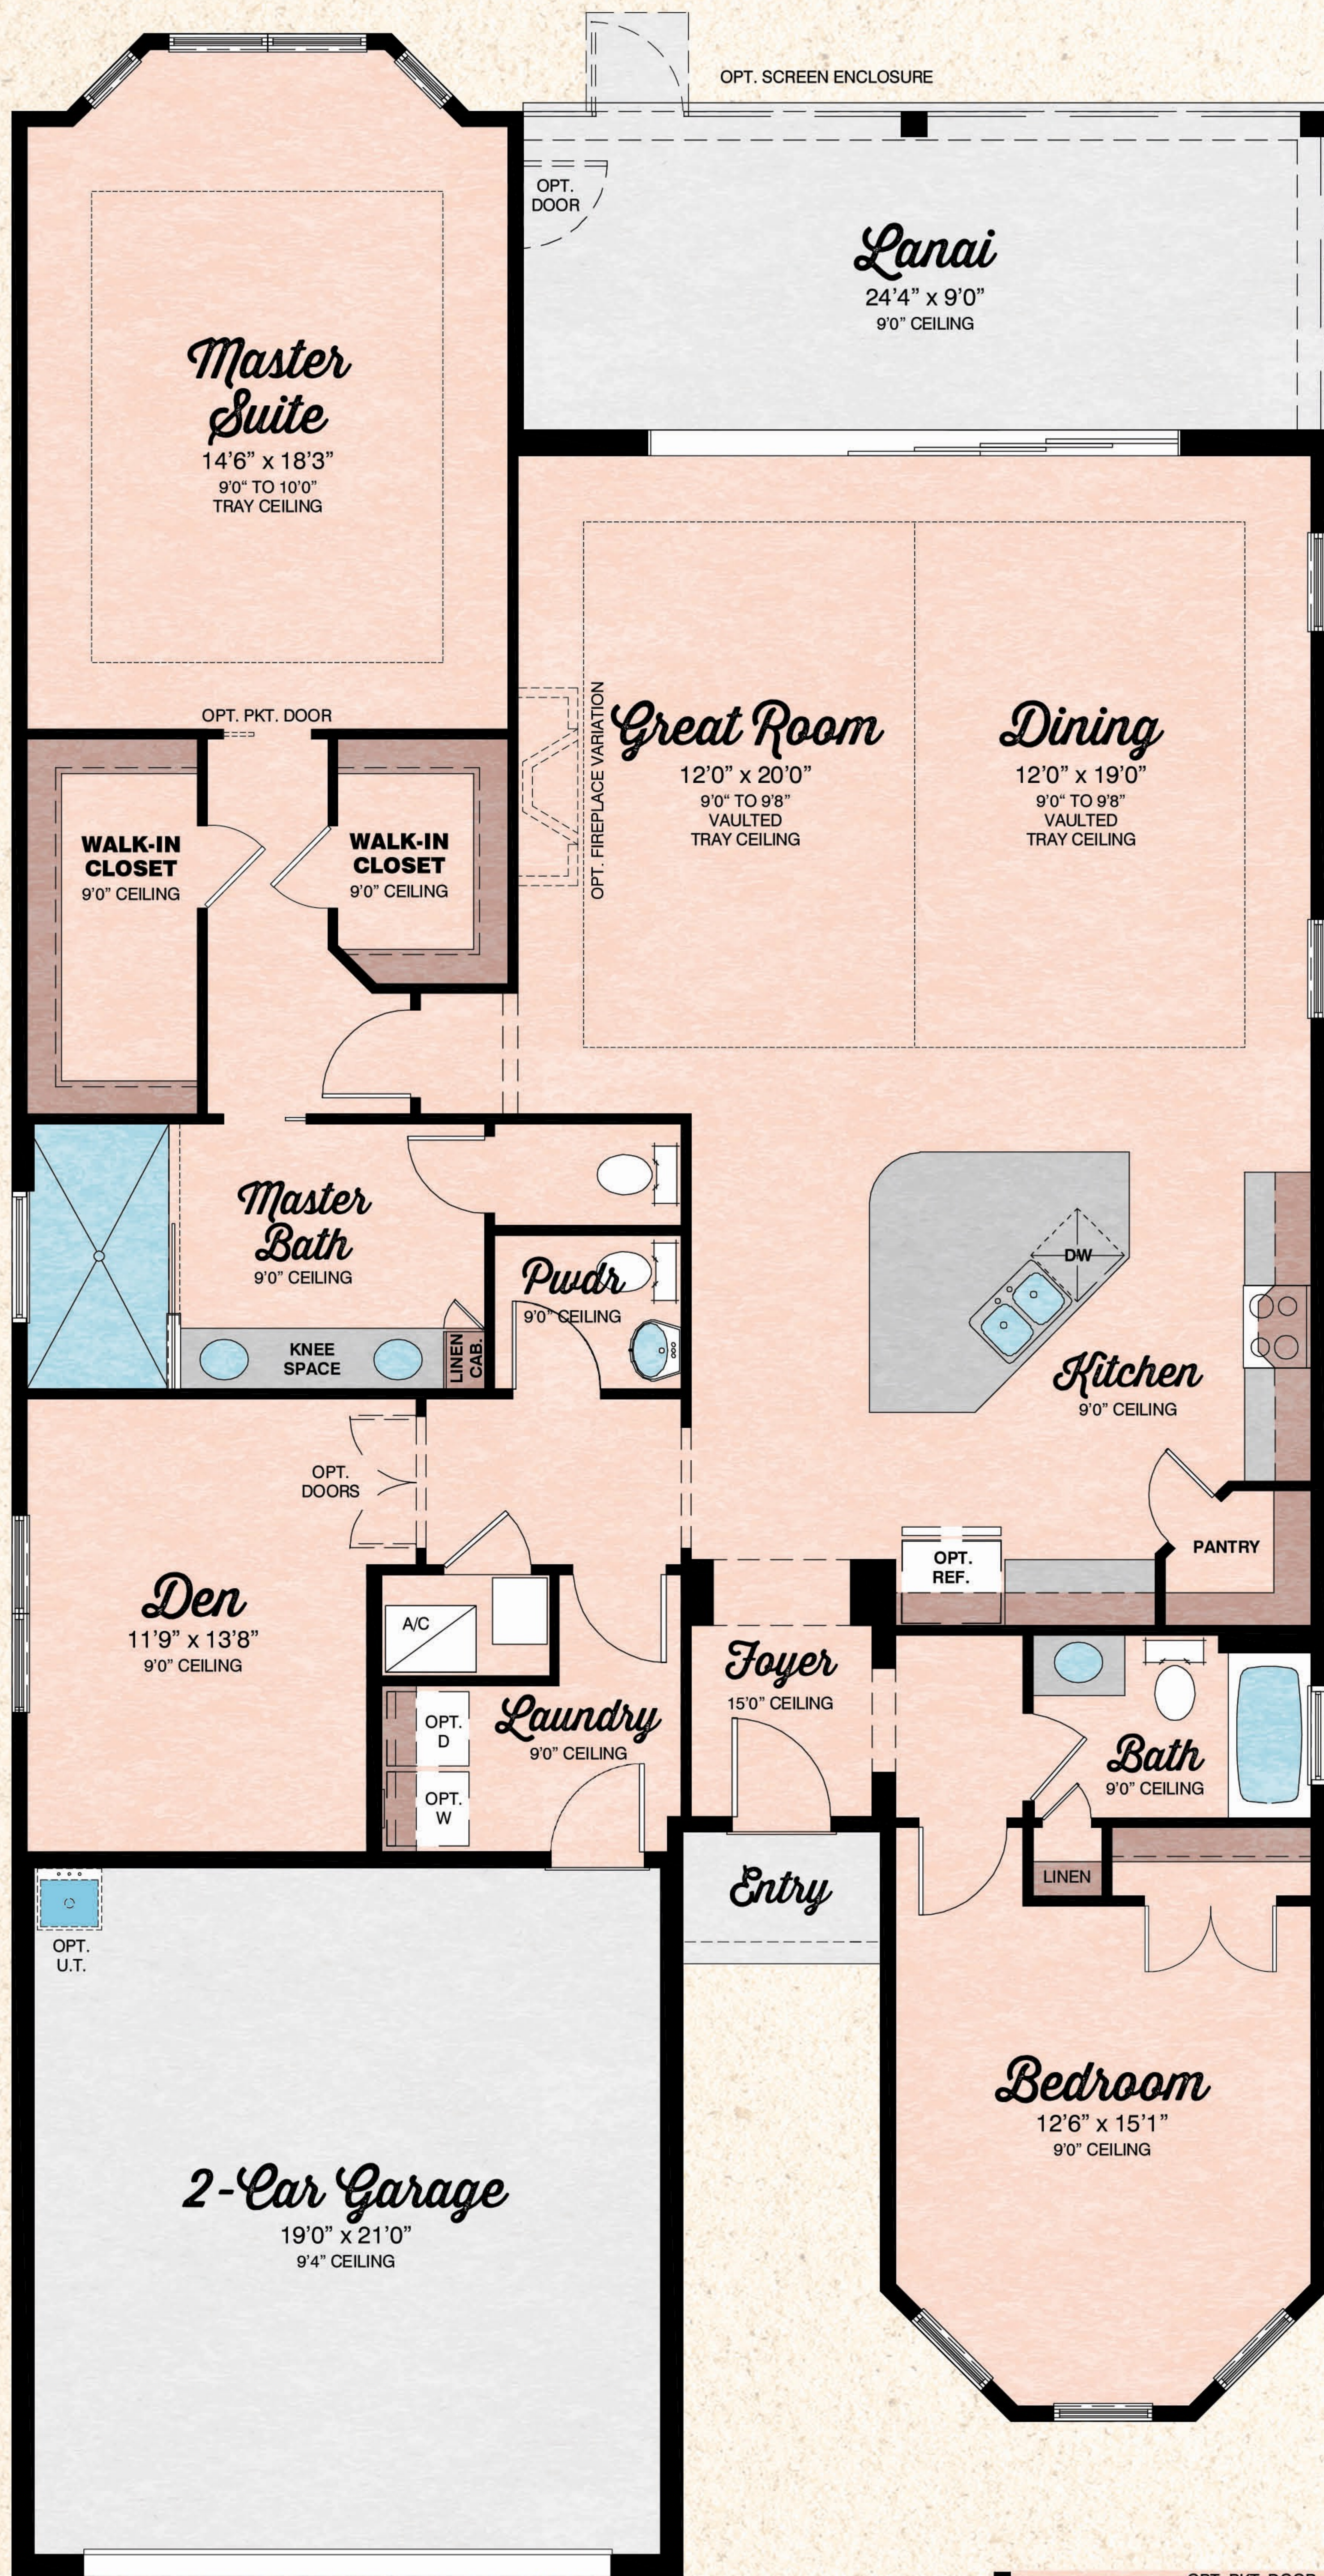

BEACH COLLECTION

Hammock Bay

2 Bedrooms, 2.5 Baths, Den, Covered Lanai, 2-Car Garage

ELEVATION A

ELEVATION B

Total Living Area	2,114 S.F.
2-Car Garage	437 S.F.
Covered Entry	18 S.F.
Covered Lanai	235 S.F.
Total Sq. Ft.	2,804 S.F.

Available
Wet Bar/Dry Bar at Den Variation

Available
Master Bath Variation