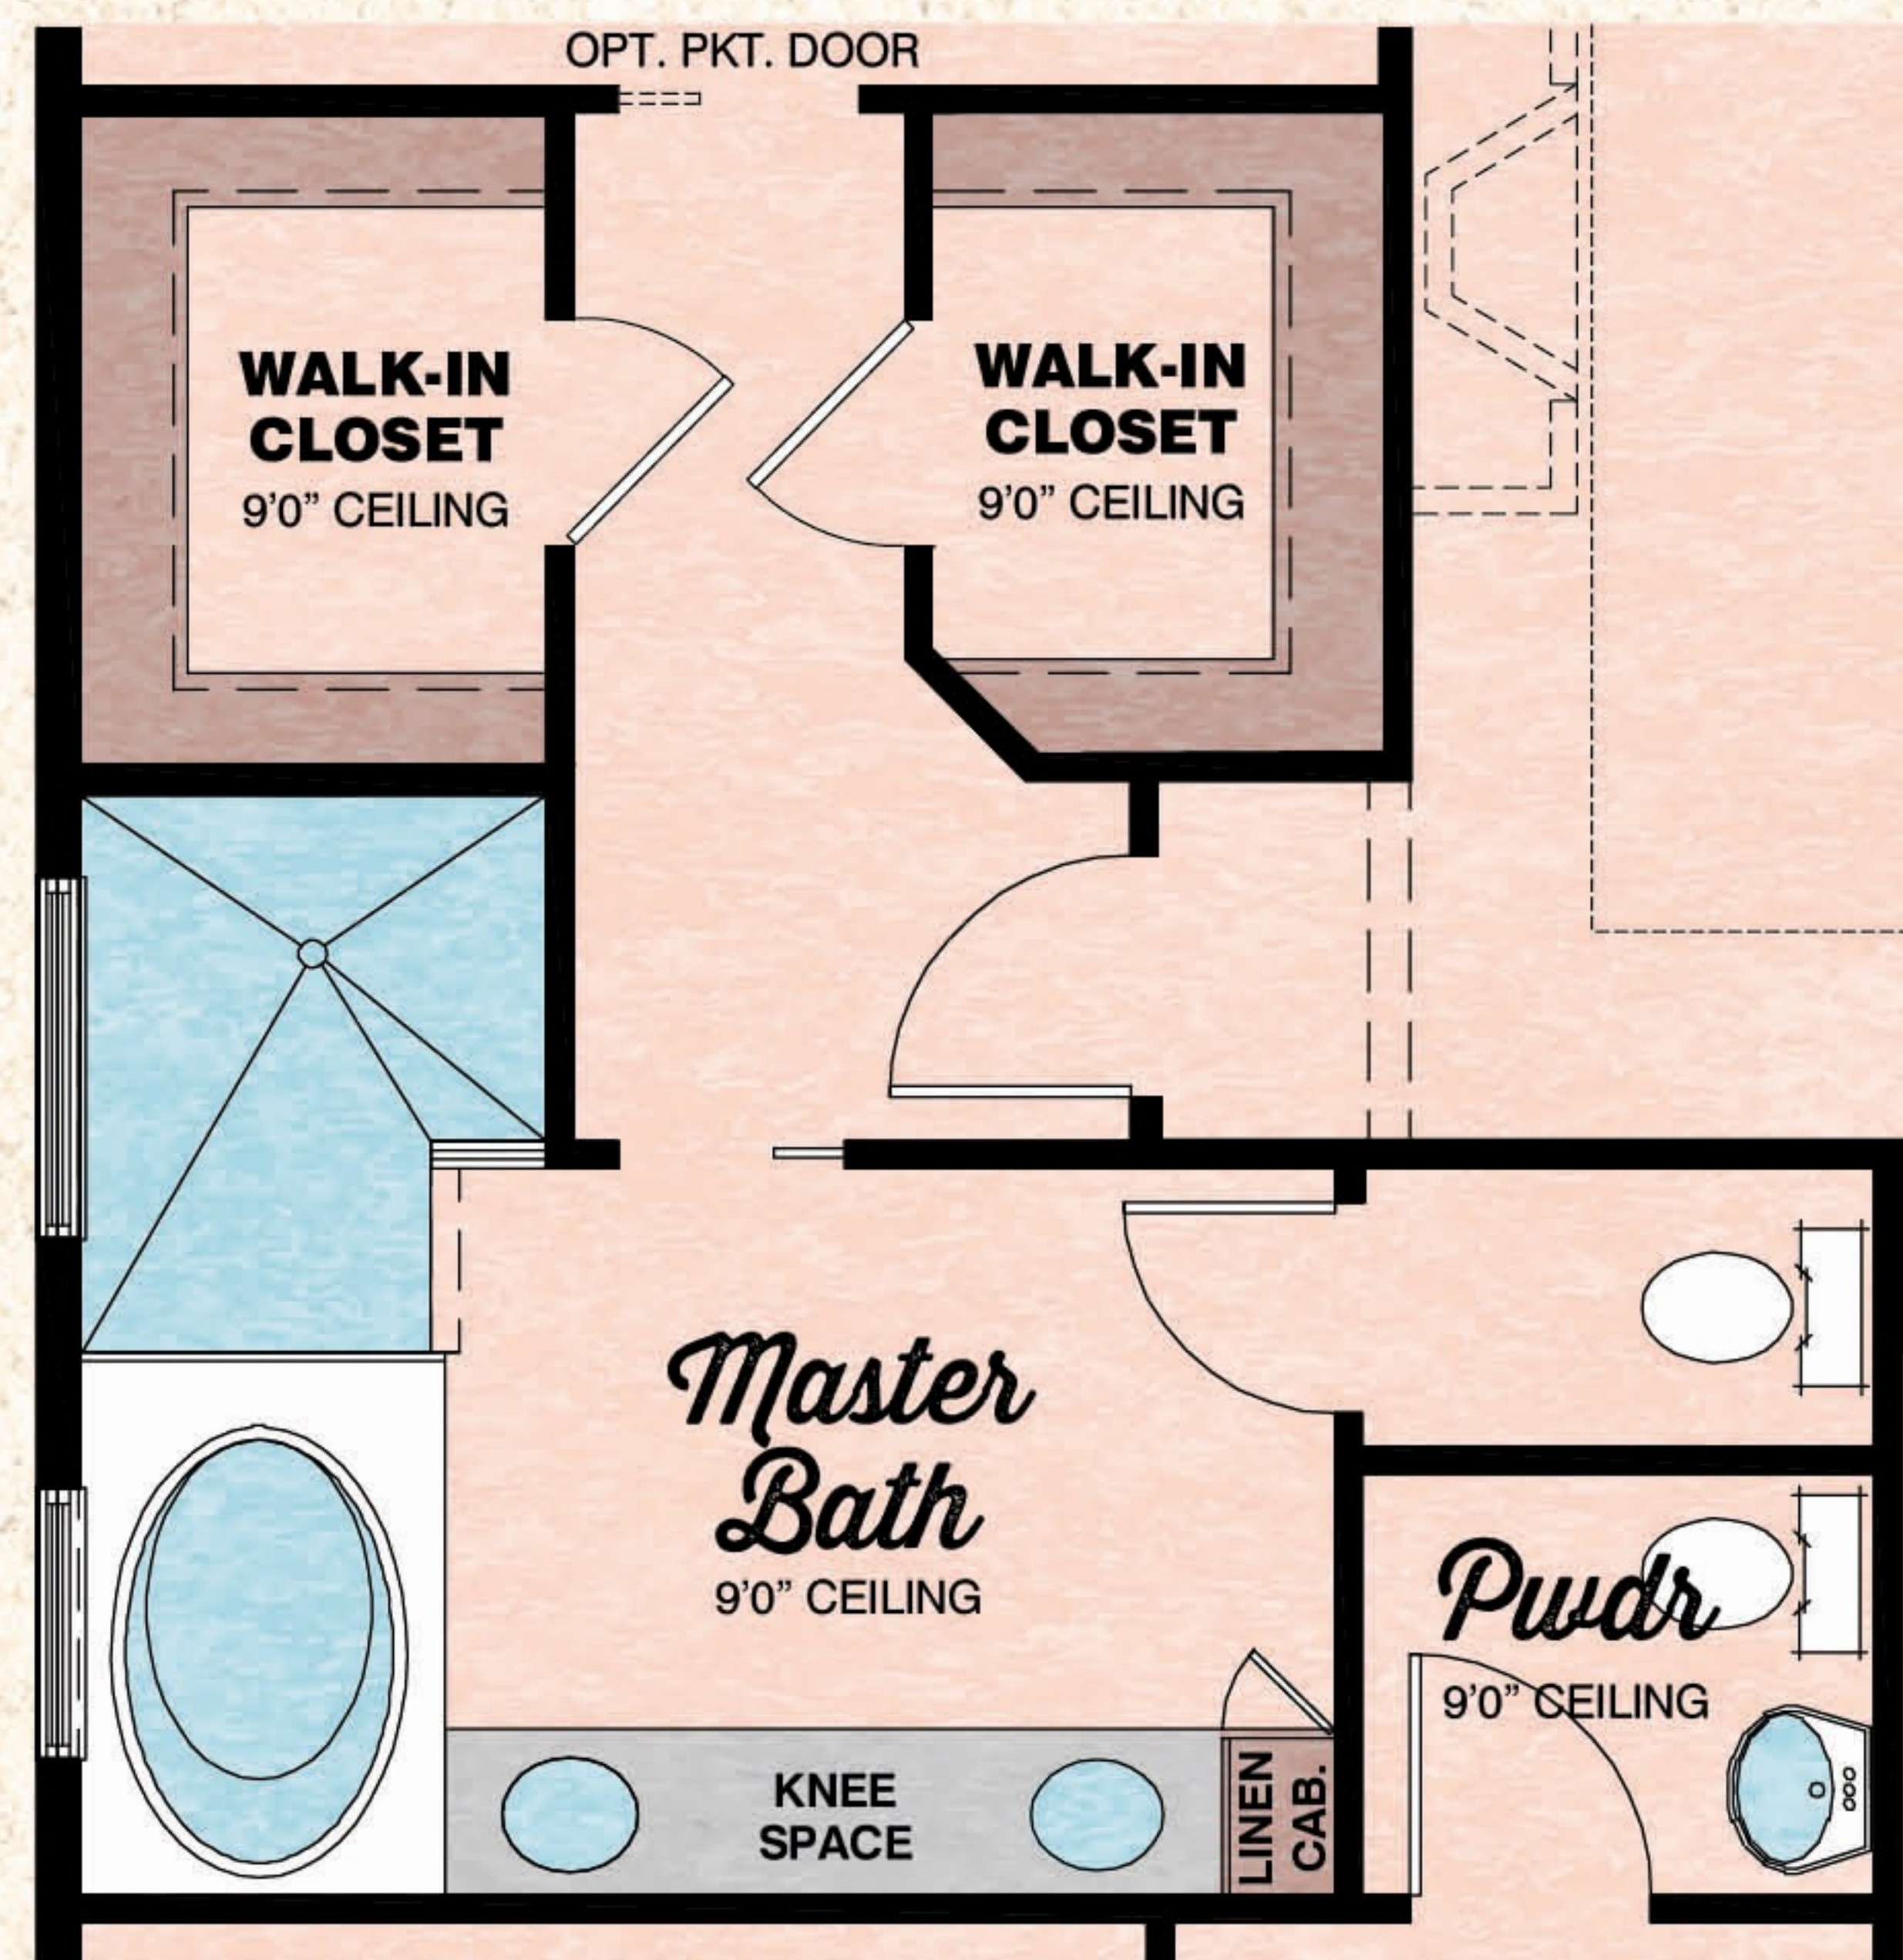

BEACH COLLECTION

Hammock Bay

2 Bedrooms, 2.5 Baths, Den, Covered Lanai, 2-Car Garage

ELEVATION A

ELEVATION B

Total Living Area	2,114 S.F.
2-Car Garage	437 S.F.
Covered Entry	18 S.F.
Covered Lanai	235 S.F.
Total Sq. Ft.	2,804 S.F.

Available
Wet Bar/Dry Bar at Den Variation

Available
Master Bath Variation