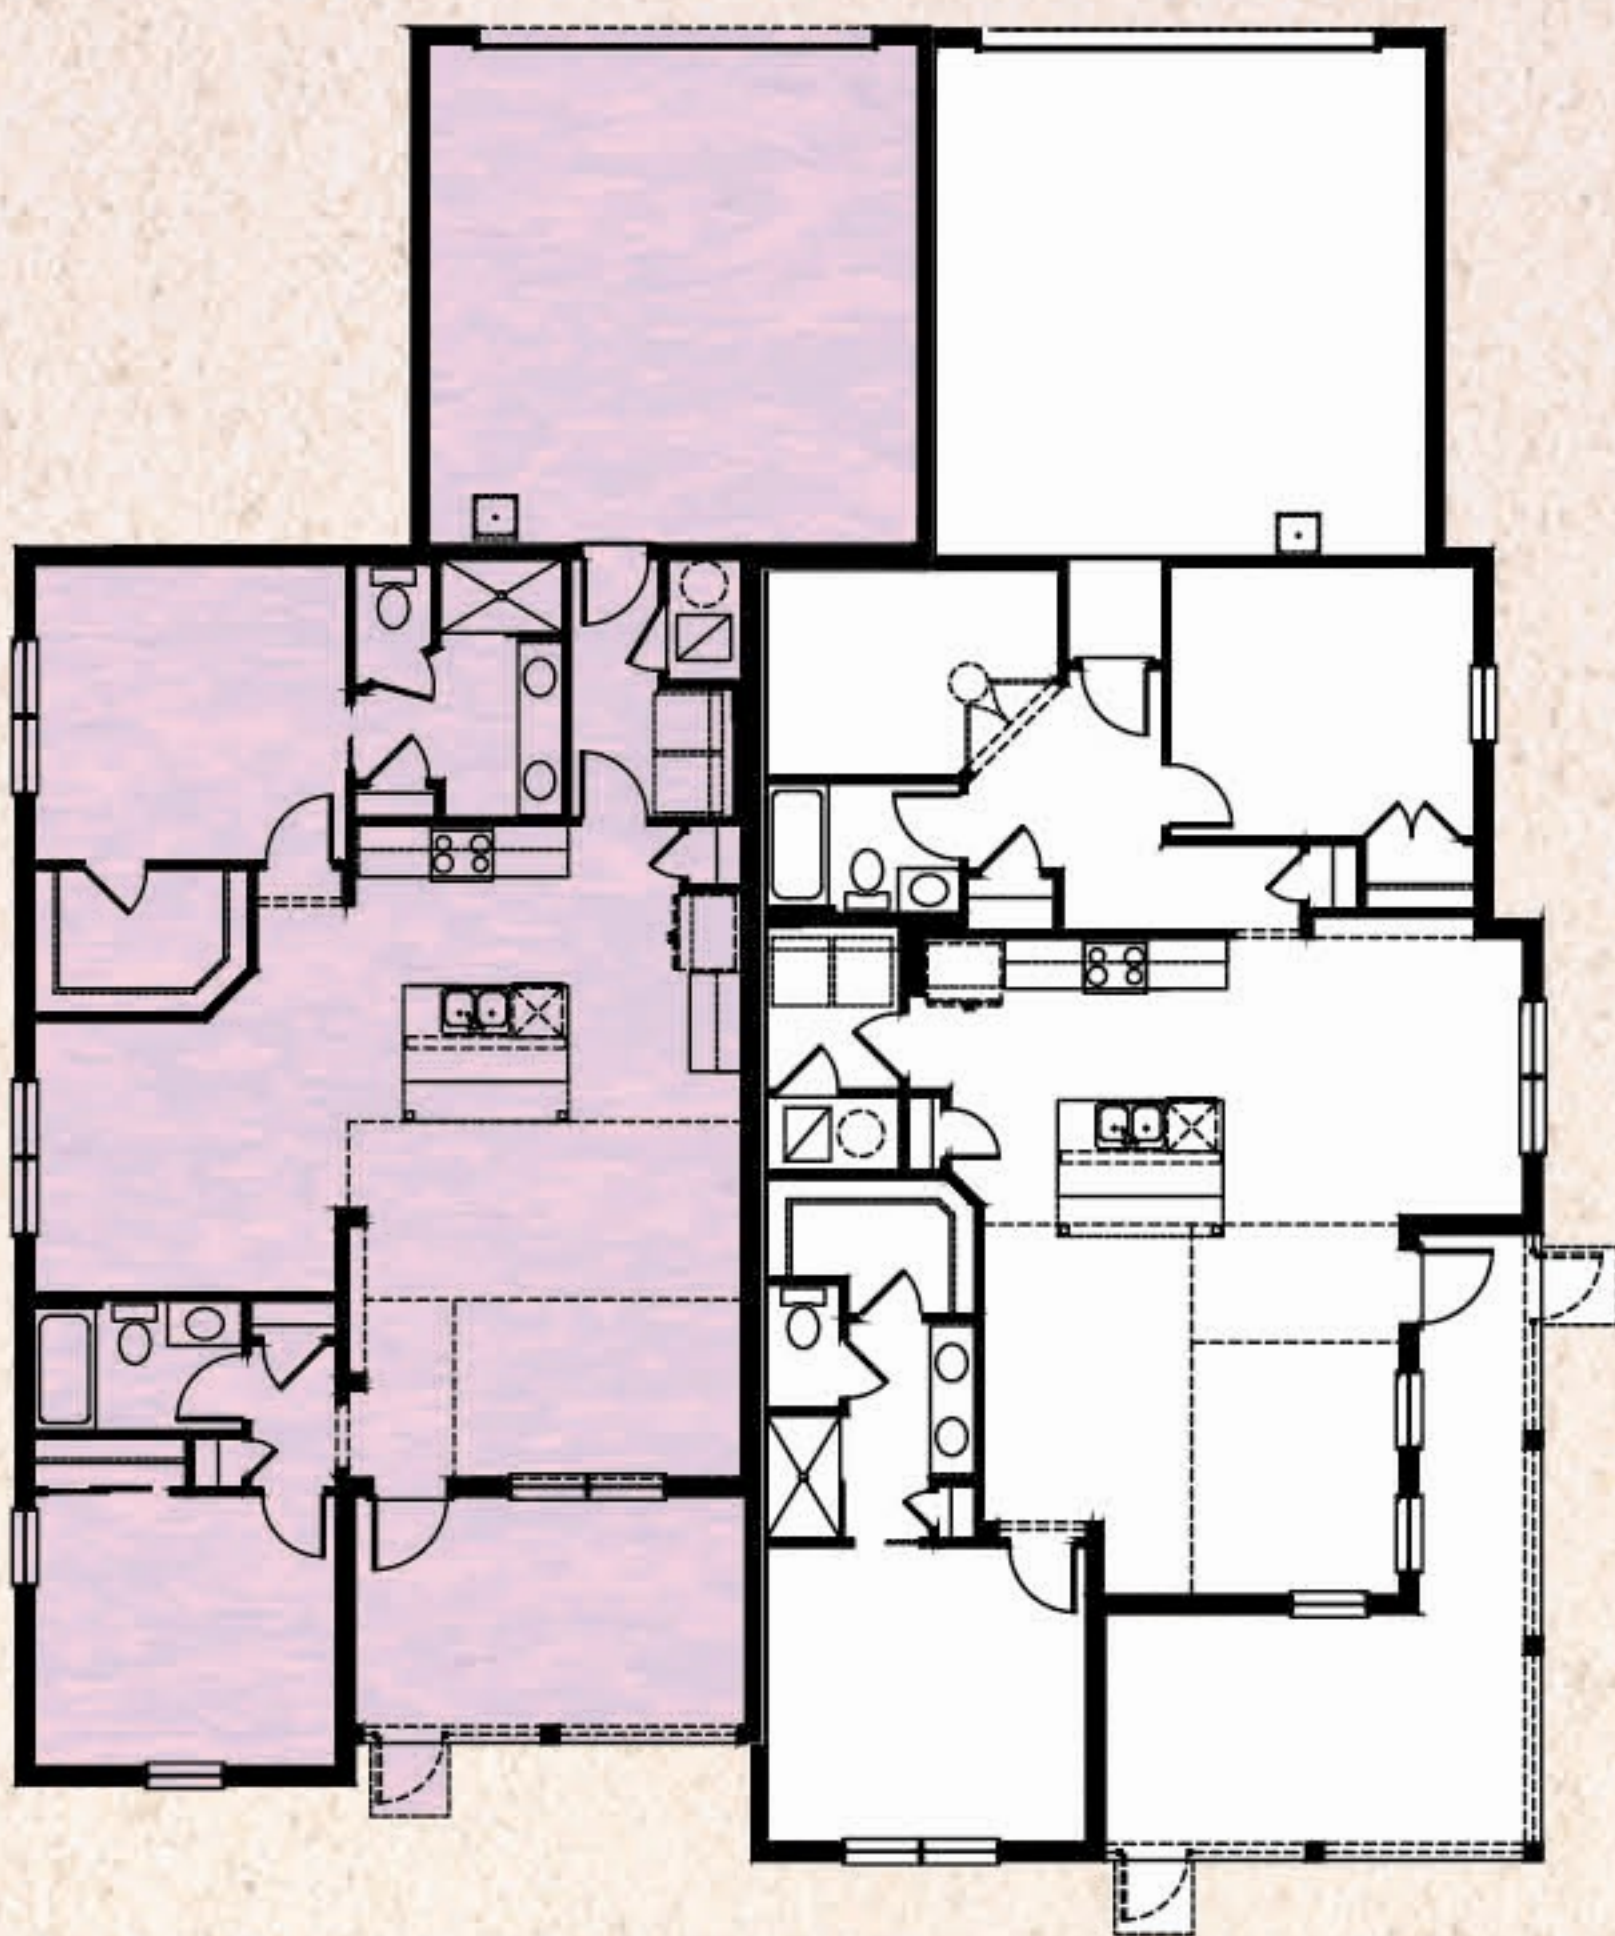

CONCH COTTAGES

Camellia

2 Bedrooms, 2 Baths, 2-Car Garage

Camellia Aloha

Camellia Dreamsicle

Total Living Area	1,315 S.F.
2-Car Garage	444 S.F.
Covered Porch	165 S.F.
Total Sq. Ft.	1,924 S.F.