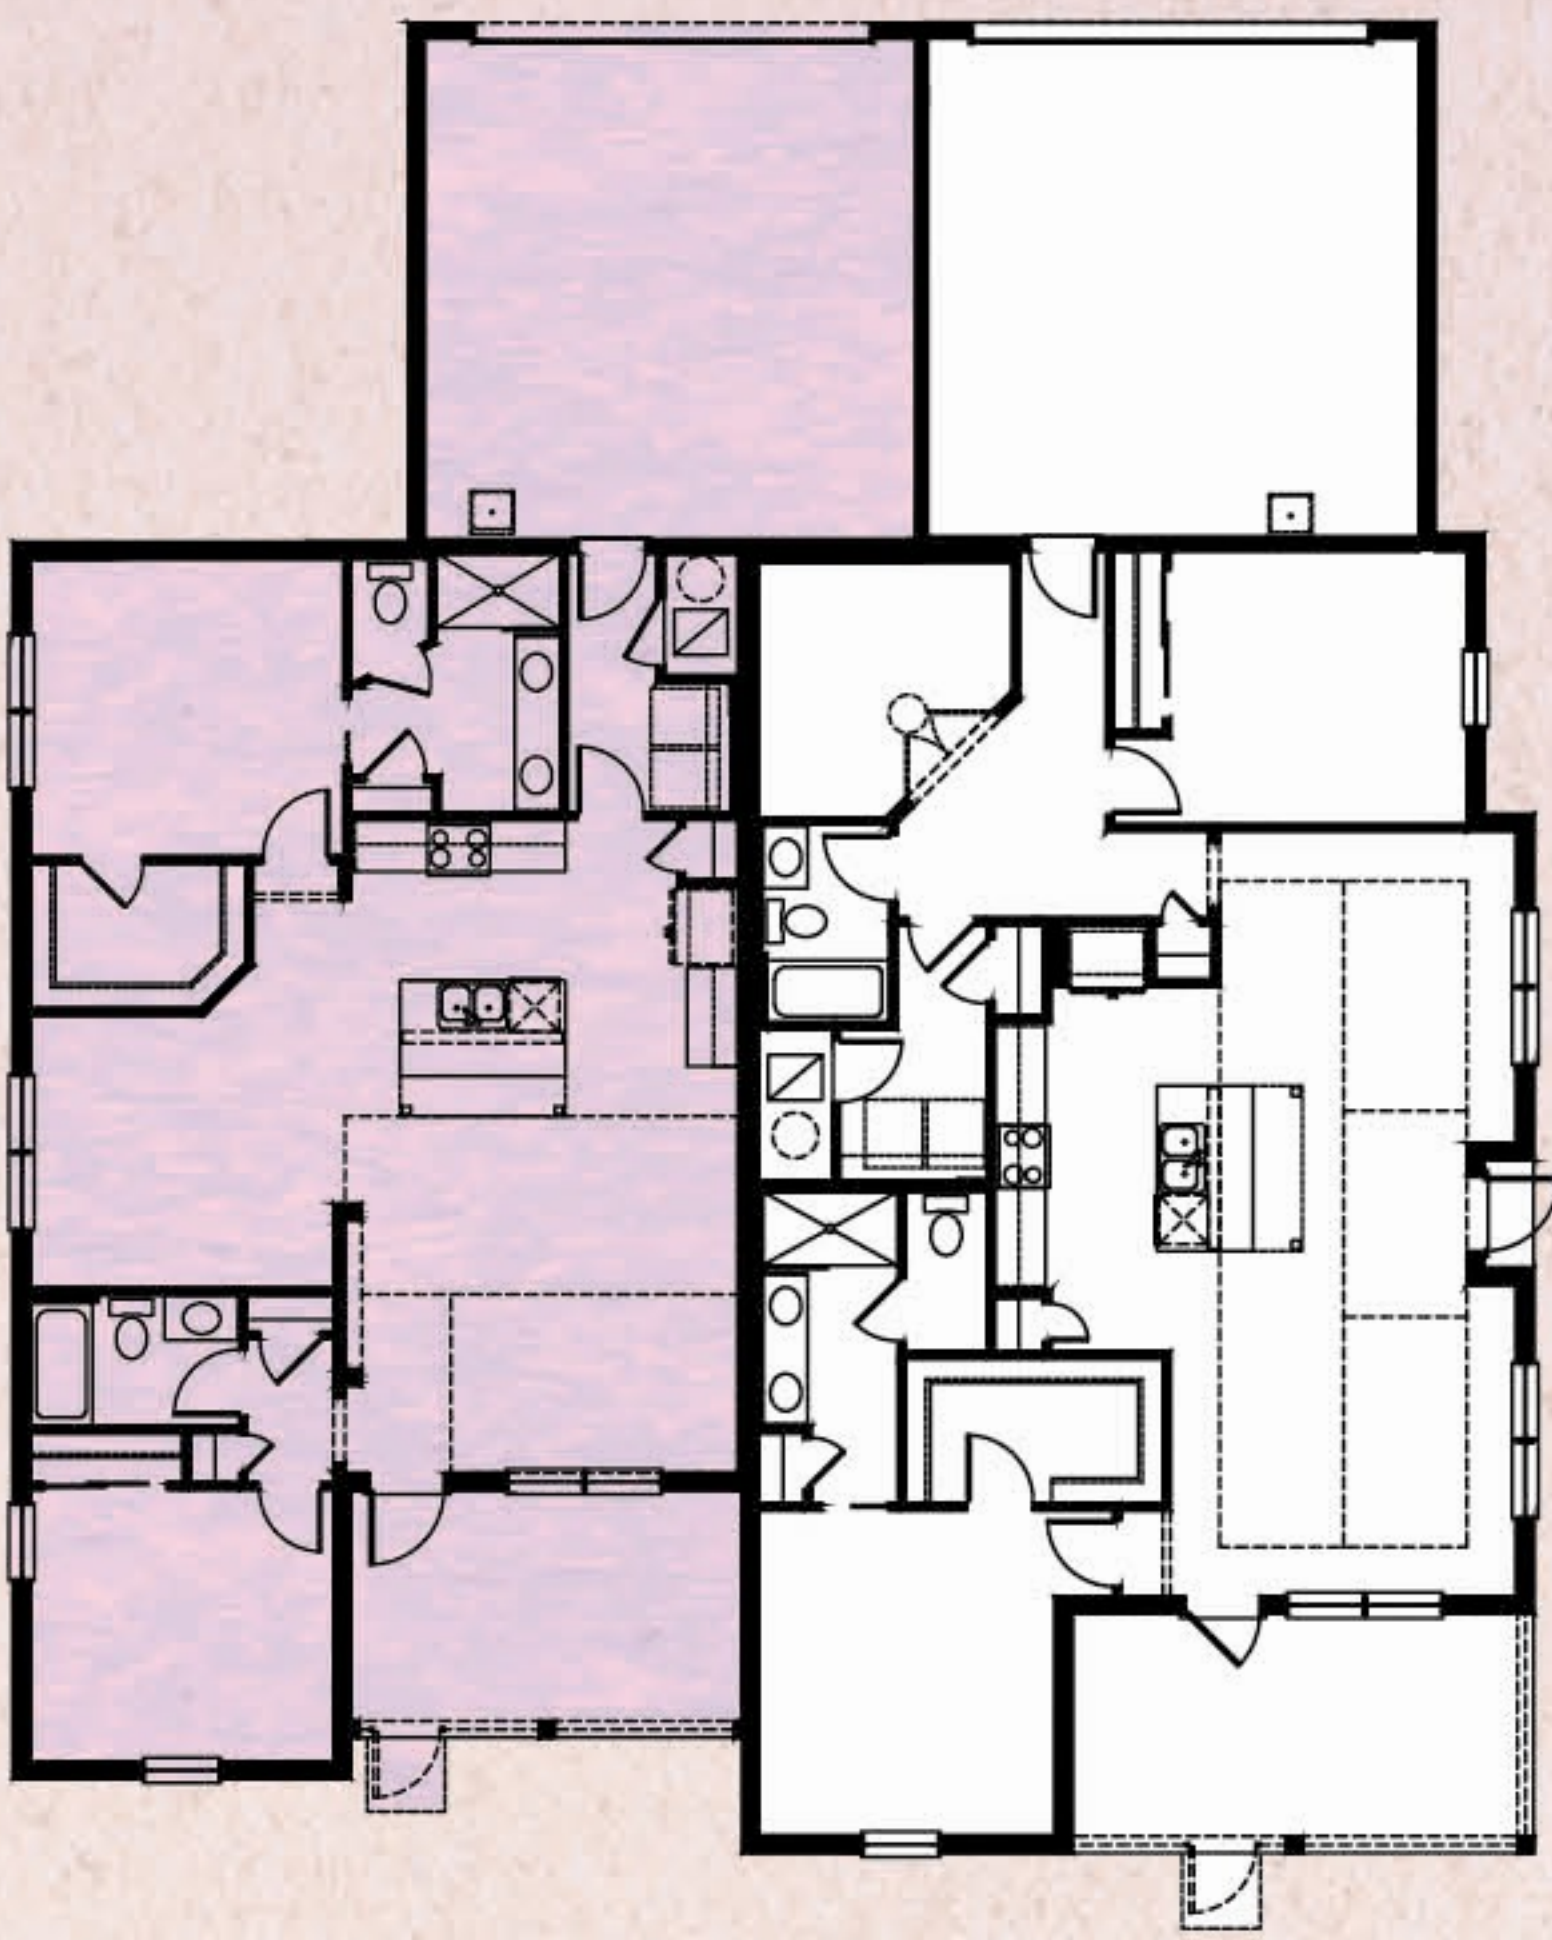

CONCH COTTAGES

Camellia

2 Bedrooms, 2 Baths, 2-Car Garage

Camellia Aloha

Camellia Dreamsicle

Total Living Area	1,315 S.F.
2-Car Garage	444 S.F.
Covered Porch	165 S.F.
Total Sq. Ft.	1,924 S.F.