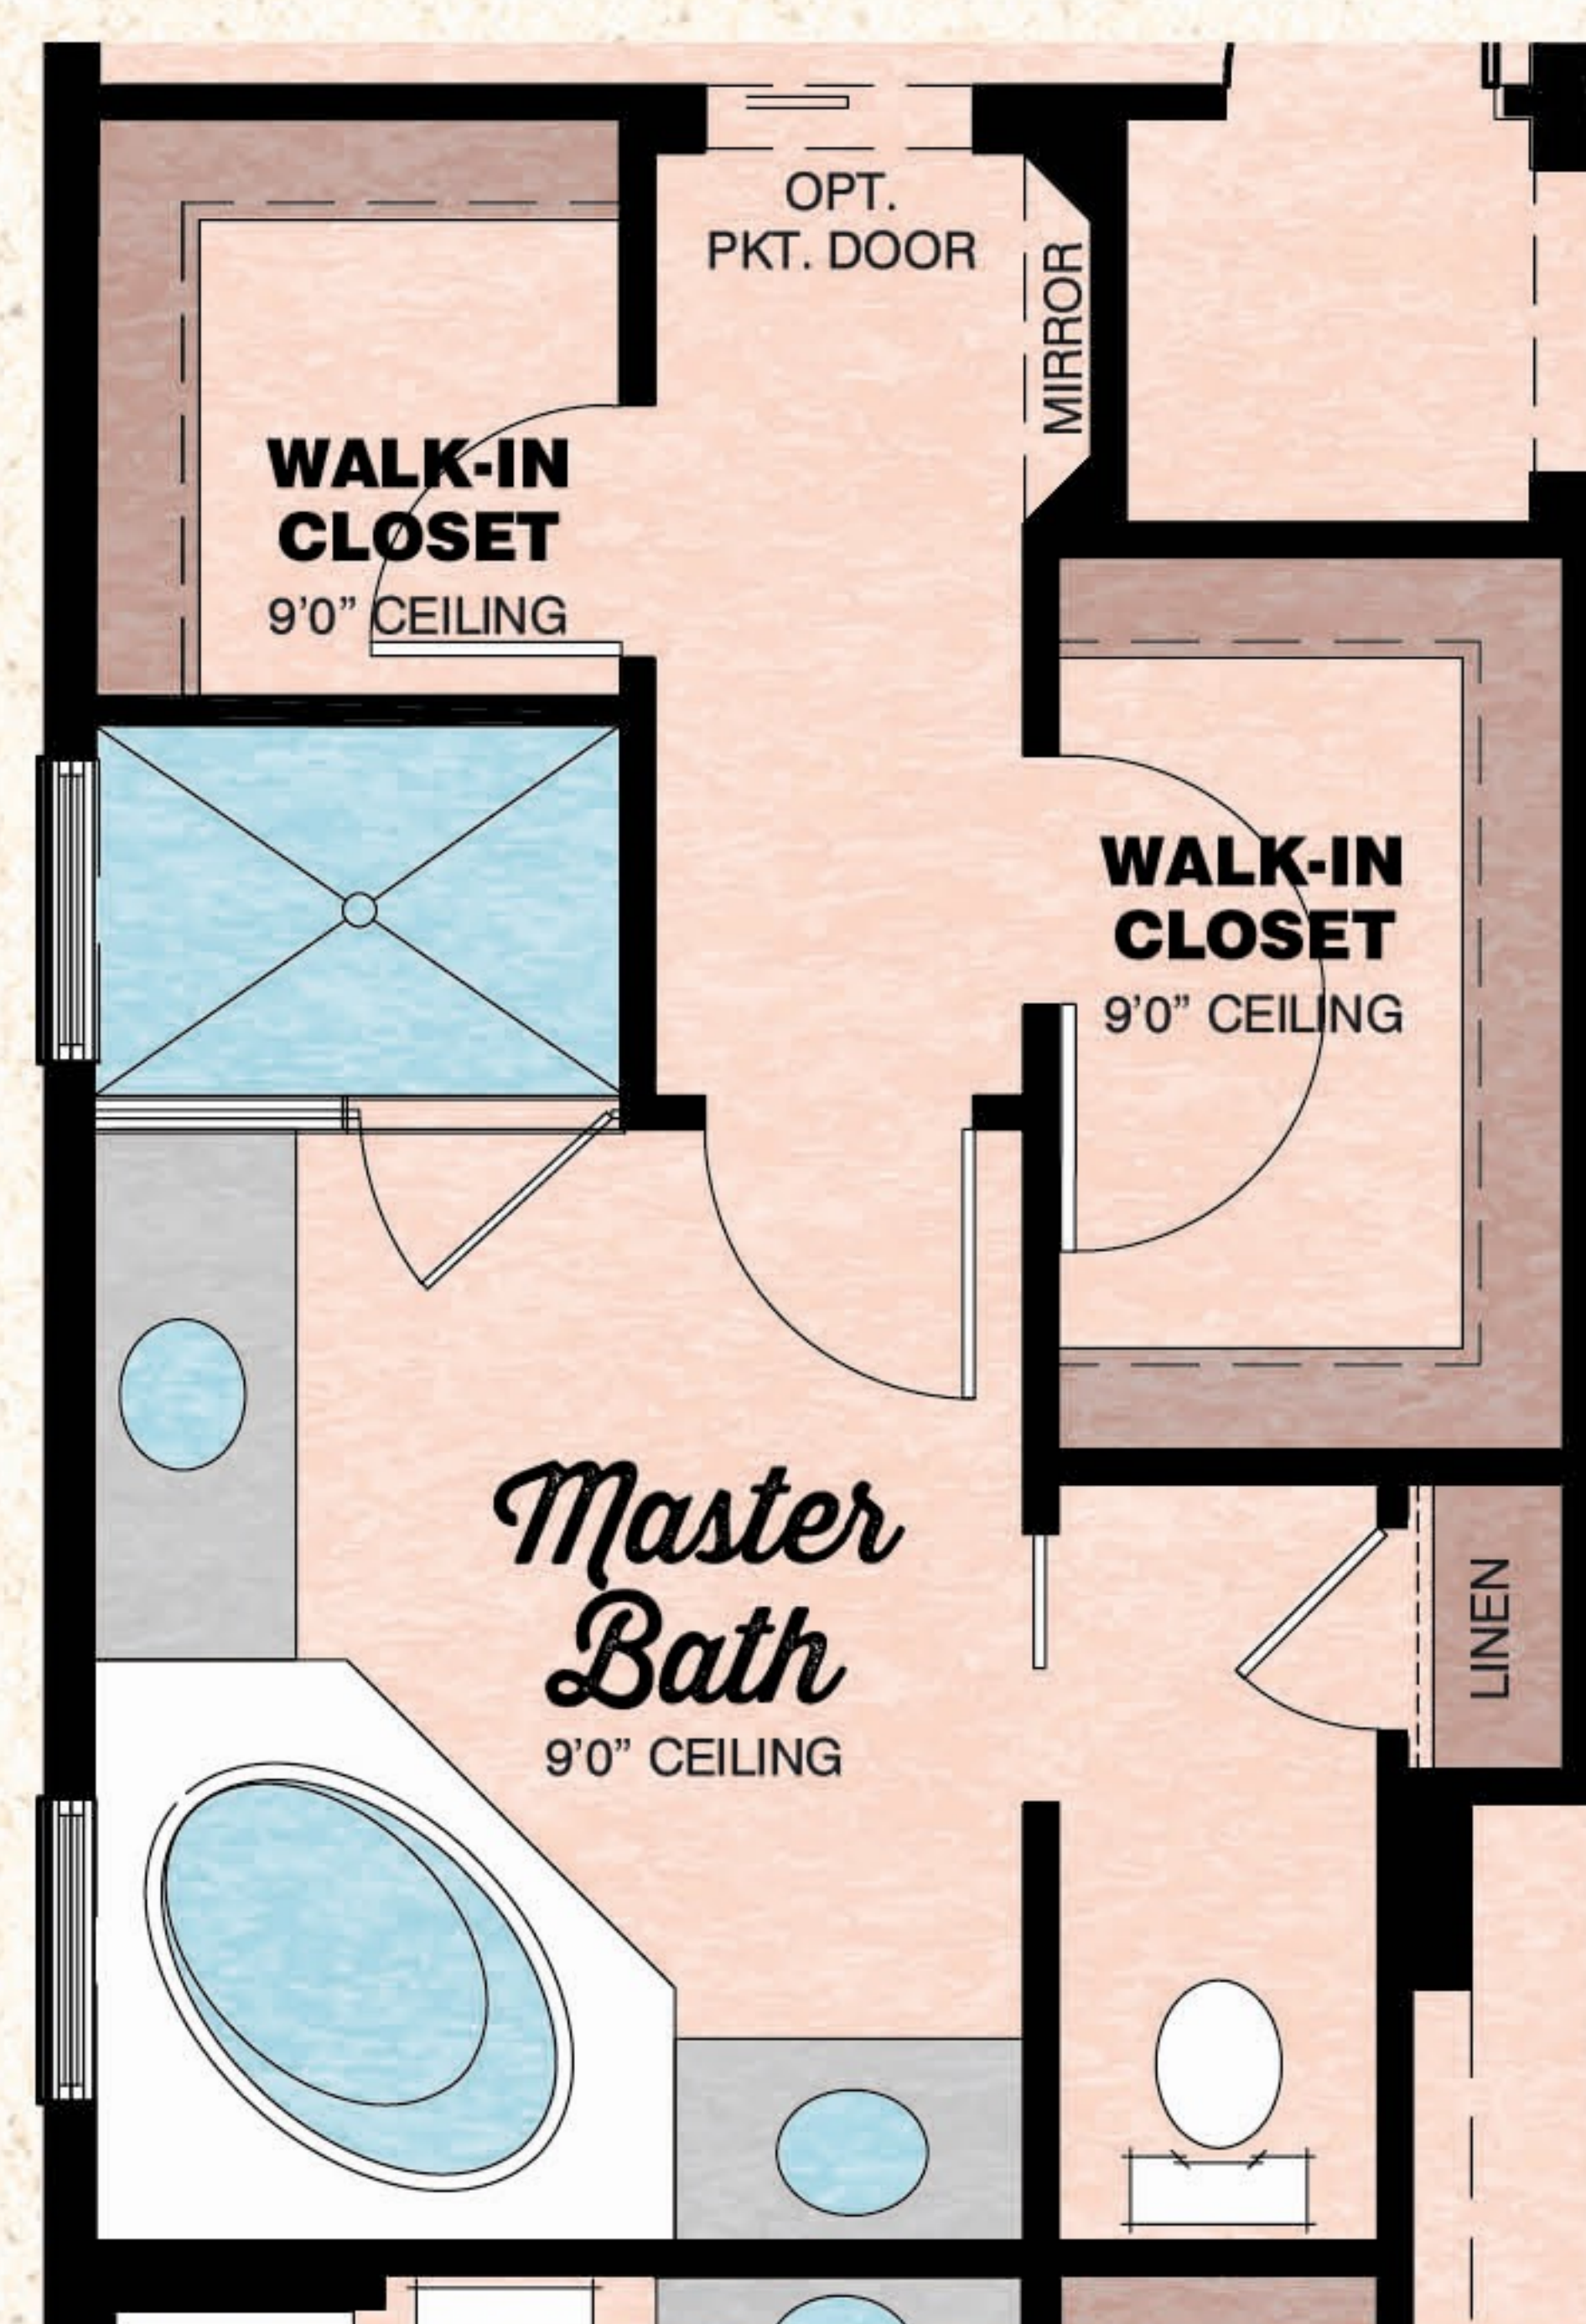

BEACH COLLECTION

Breeze

2 Bedrooms, 2.5 Baths, Den, Covered Lanai, 2-Car Garage

ELEVATION A

ELEVATION B

Available Master Bath Variation

Available Wet Bar/Dry Bar at Den Variation

Available Bedroom Variation

Total Living Area	2,083 S.F.
2-Car Garage	476 S.F.
Covered Entry	16 S.F.
Covered Lanai	349 S.F.
Total Sq. Ft.	2,924 S.F.