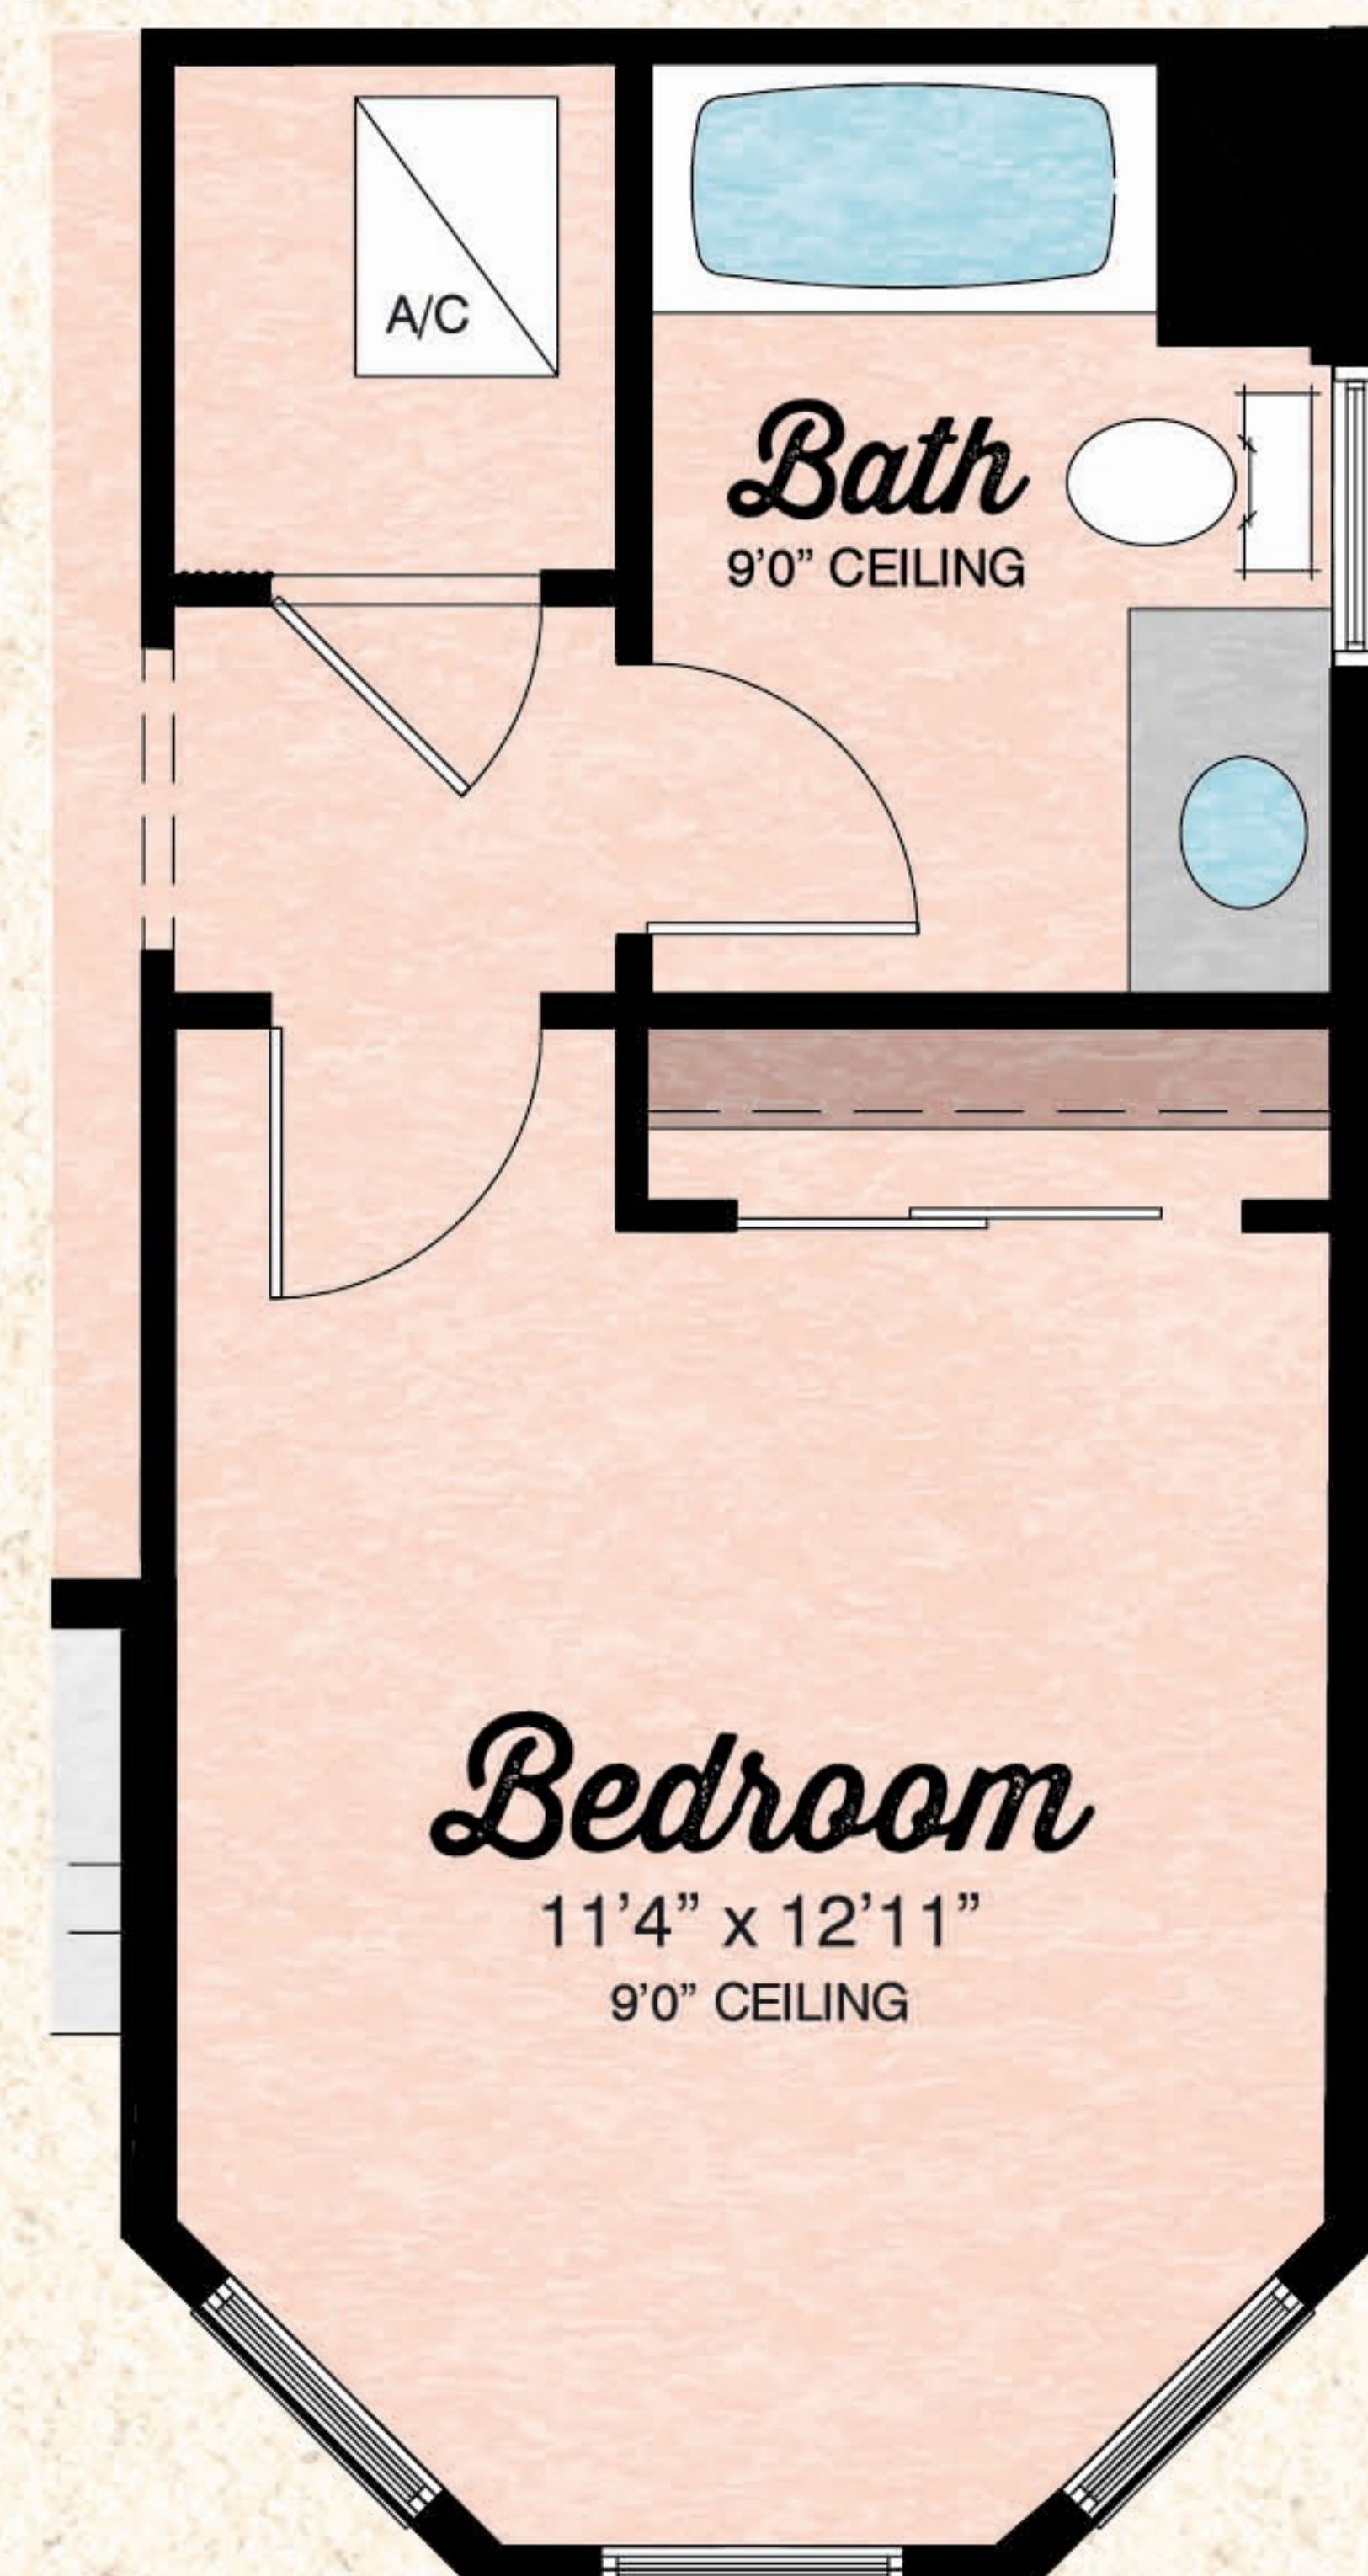

BEACH COLLECTION

Breeze

2 Bedrooms, 2.5 Baths, Den, Covered Lanai, 2-Car Garage

ELEVATION A

ELEVATION B

Available Master Bath Variation

Available Wet Bar/Dry Bar at Den Variation

Available Bedroom Variation

Total Living Area	2,083 S.F.
2-Car Garage	476 S.F.
Covered Entry	16 S.F.
Covered Lanai	349 S.F.
Total Sq. Ft.	2,924 S.F.