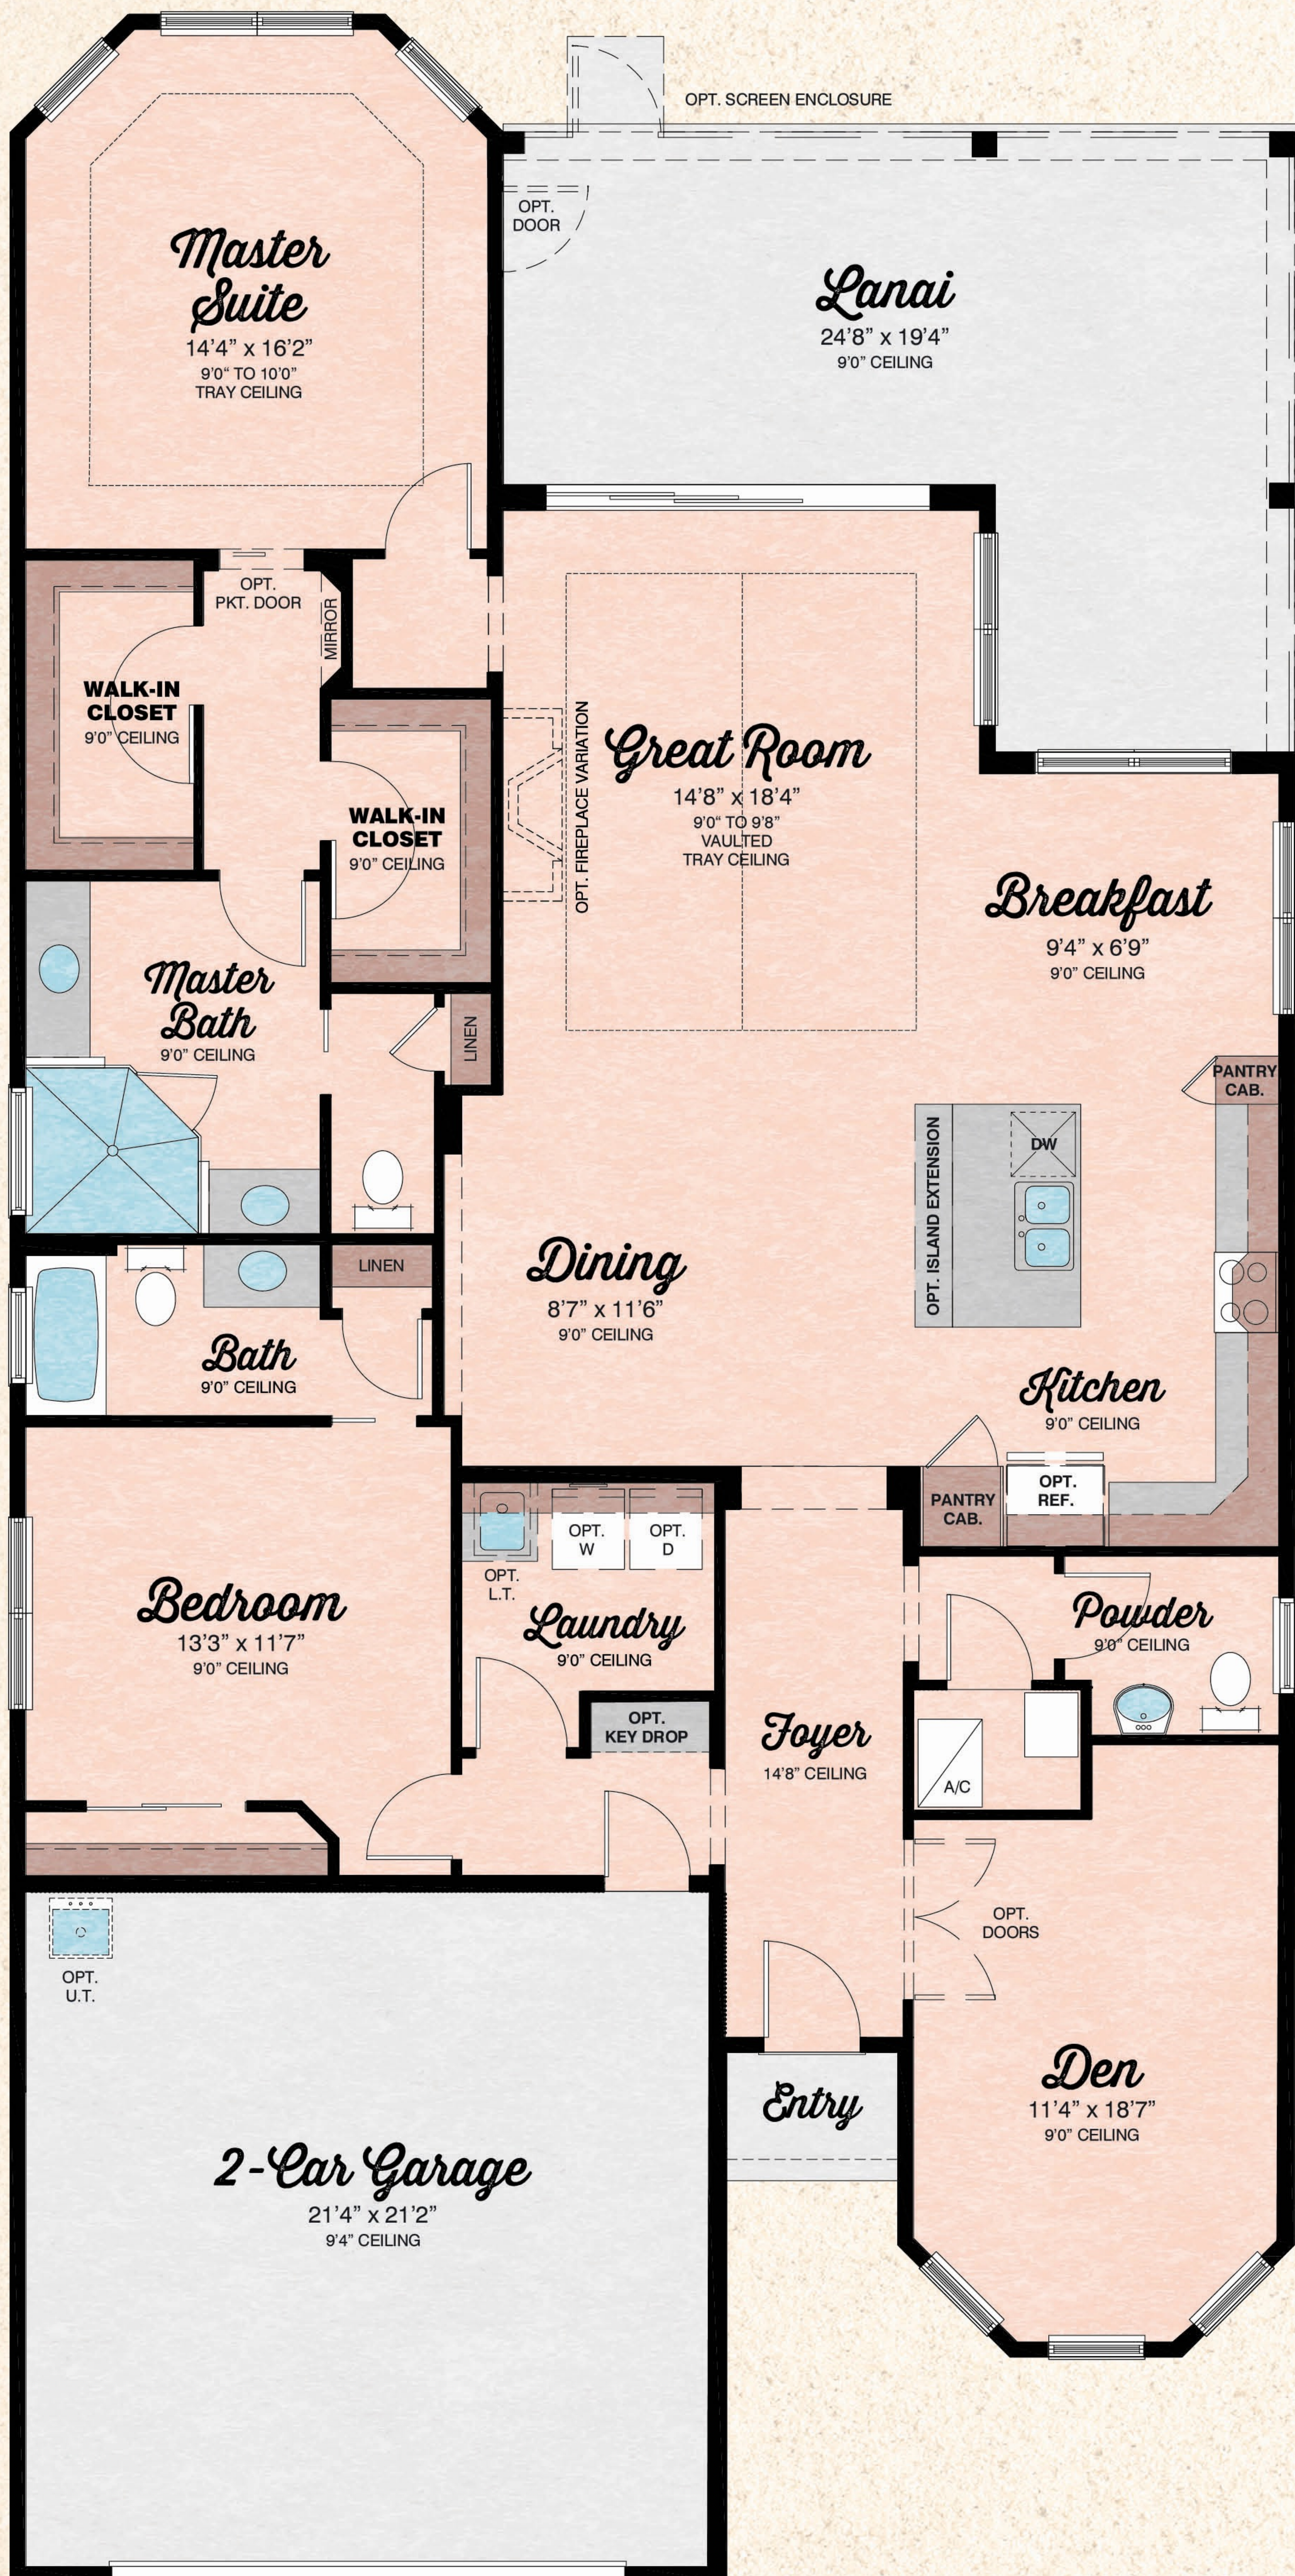

BEACH COLLECTION

Breeze

2 Bedrooms, 2.5 Baths, Den, Covered Lanai, 2-Car Garage

ELEVATION A

ELEVATION B

Available Master Bath Variation

Available Wet Bar/Dry Bar at Den Variation

Available Bedroom Variation

Total Living Area	2,083 S.F.
2-Car Garage	476 S.F.
Covered Entry	16 S.F.
Covered Lanai	349 S.F.
Total Sq. Ft.	2,924 S.F.