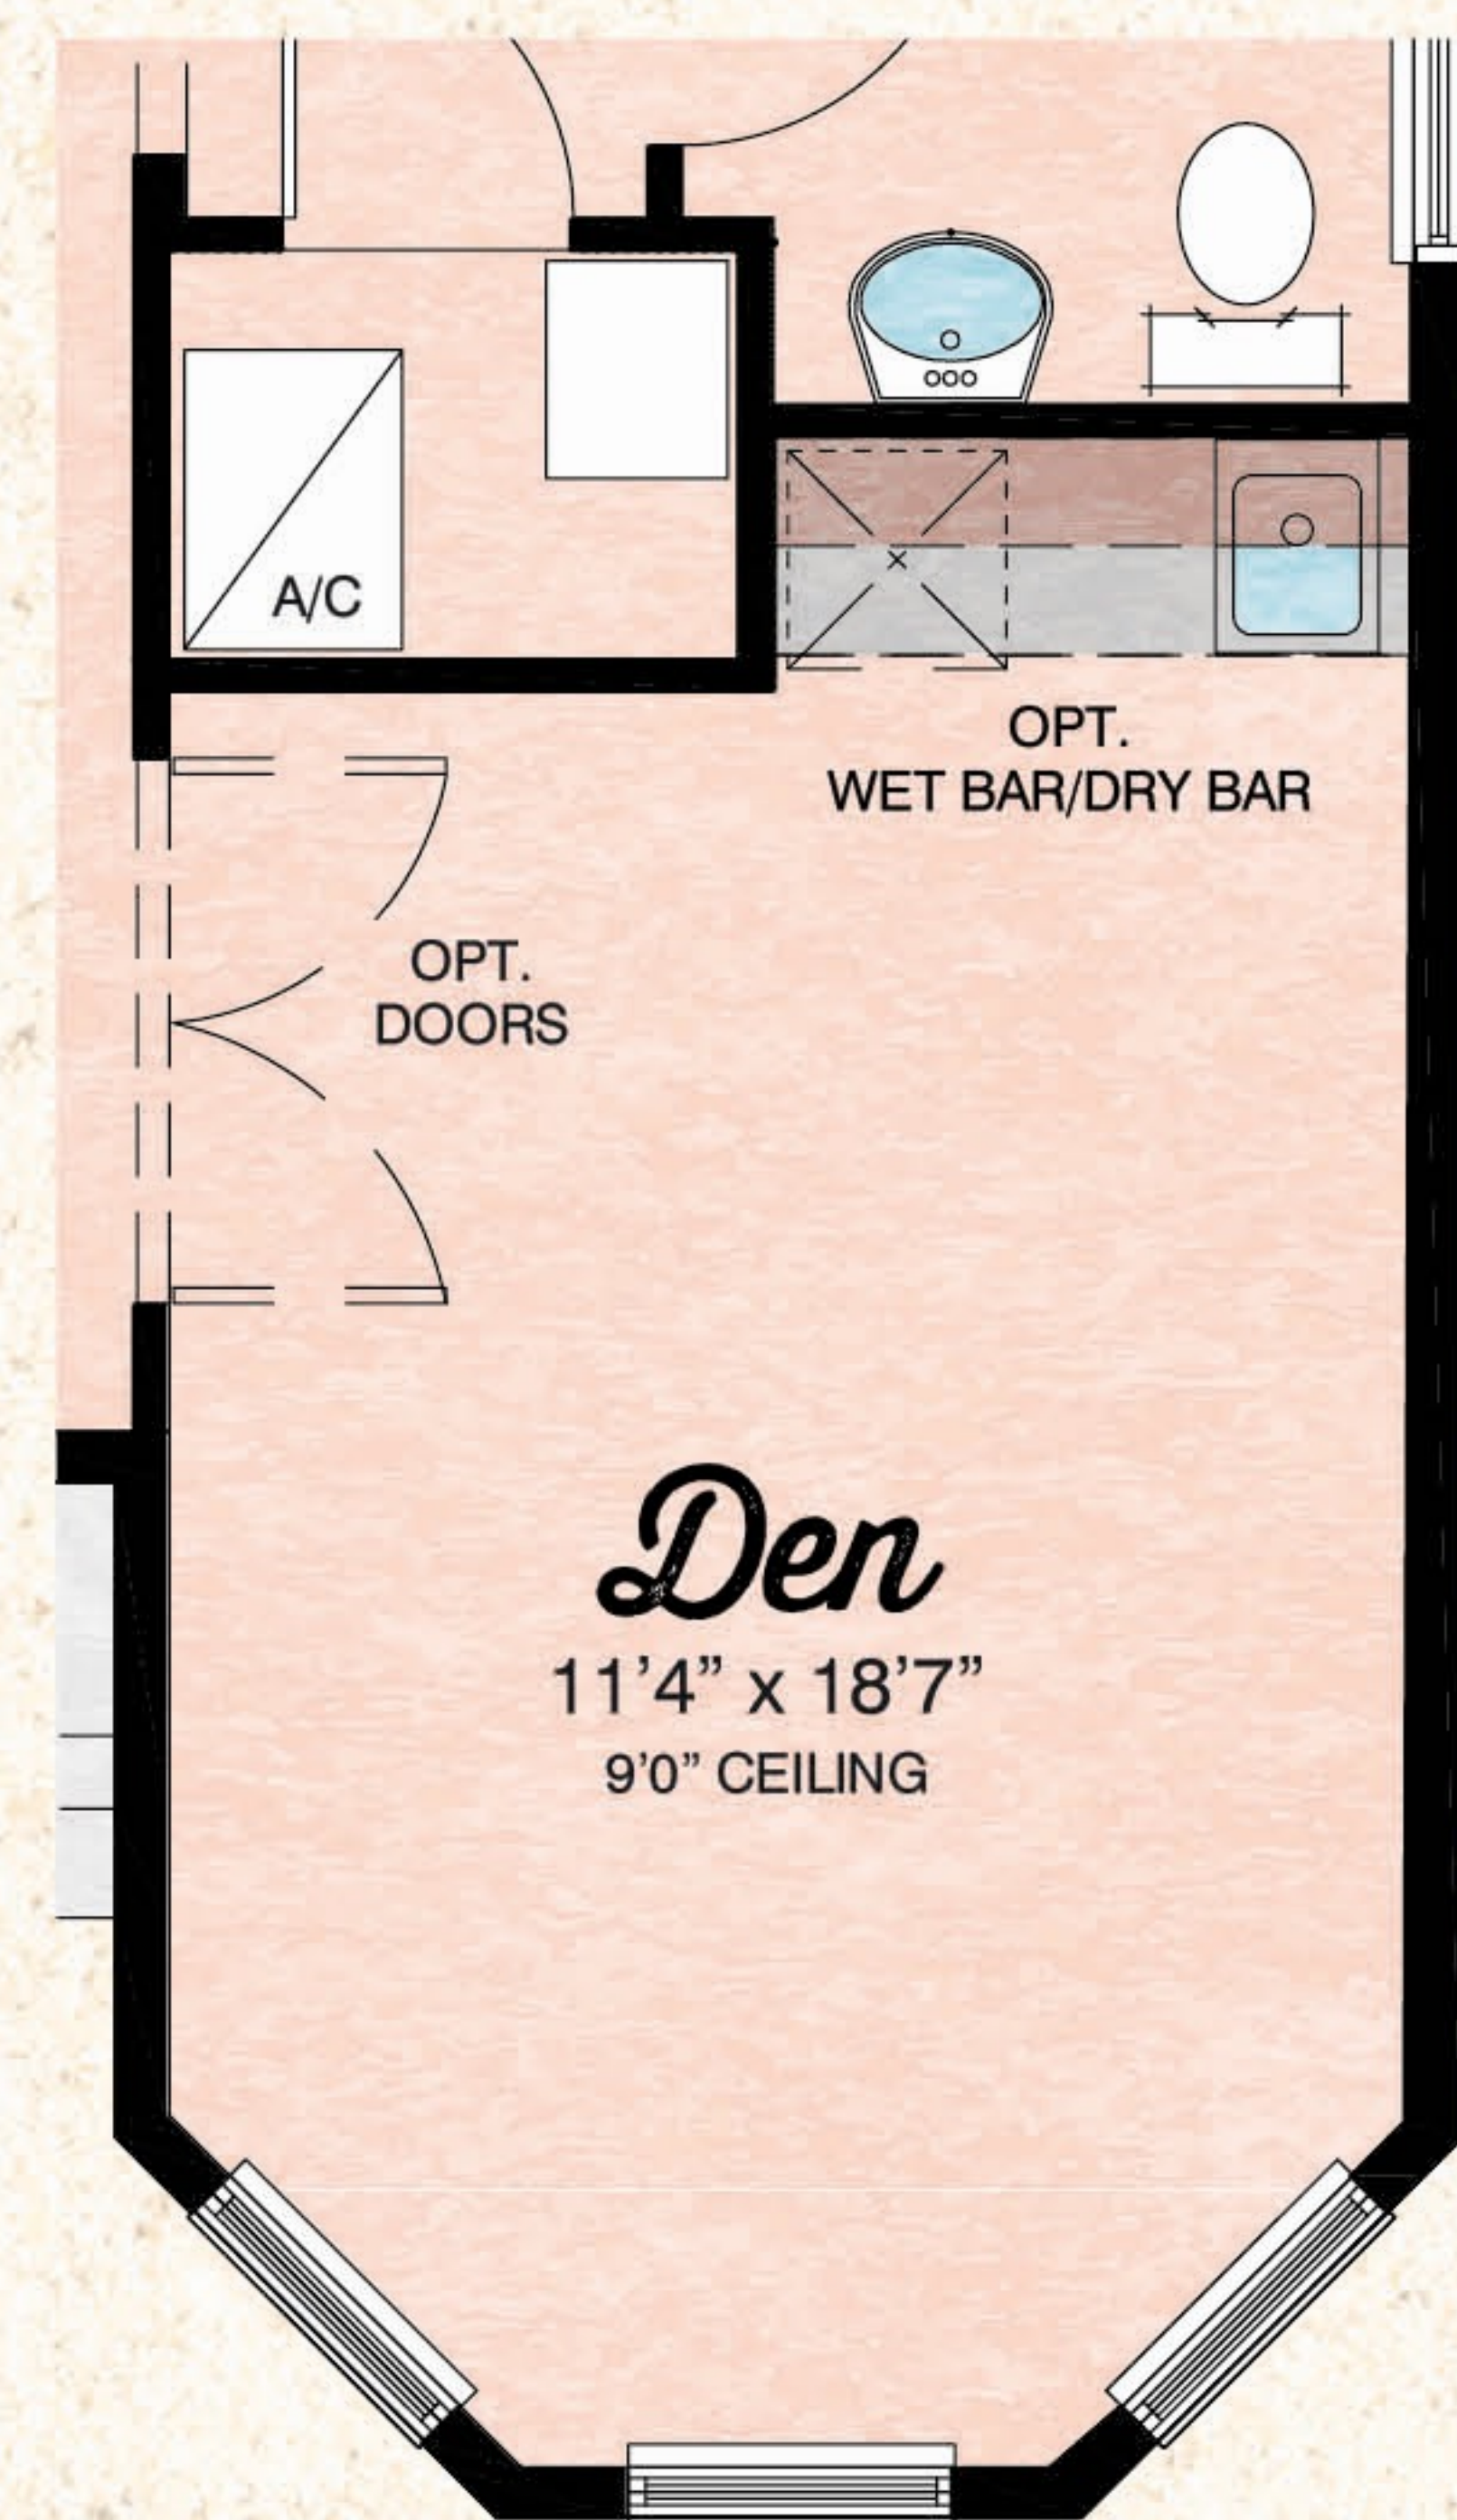

BEACH COLLECTION

Breeze

2 Bedrooms, 2.5 Baths, Den, Covered Lanai, 2-Car Garage

ELEVATION A

ELEVATION B

Available Master Bath Variation

Available Wet Bar/Dry Bar at Den Variation

Available Bedroom Variation

Total Living Area	2,083 S.F.
2-Car Garage	476 S.F.
Covered Entry	16 S.F.
Covered Lanai	349 S.F.
Total Sq. Ft.	2,924 S.F.