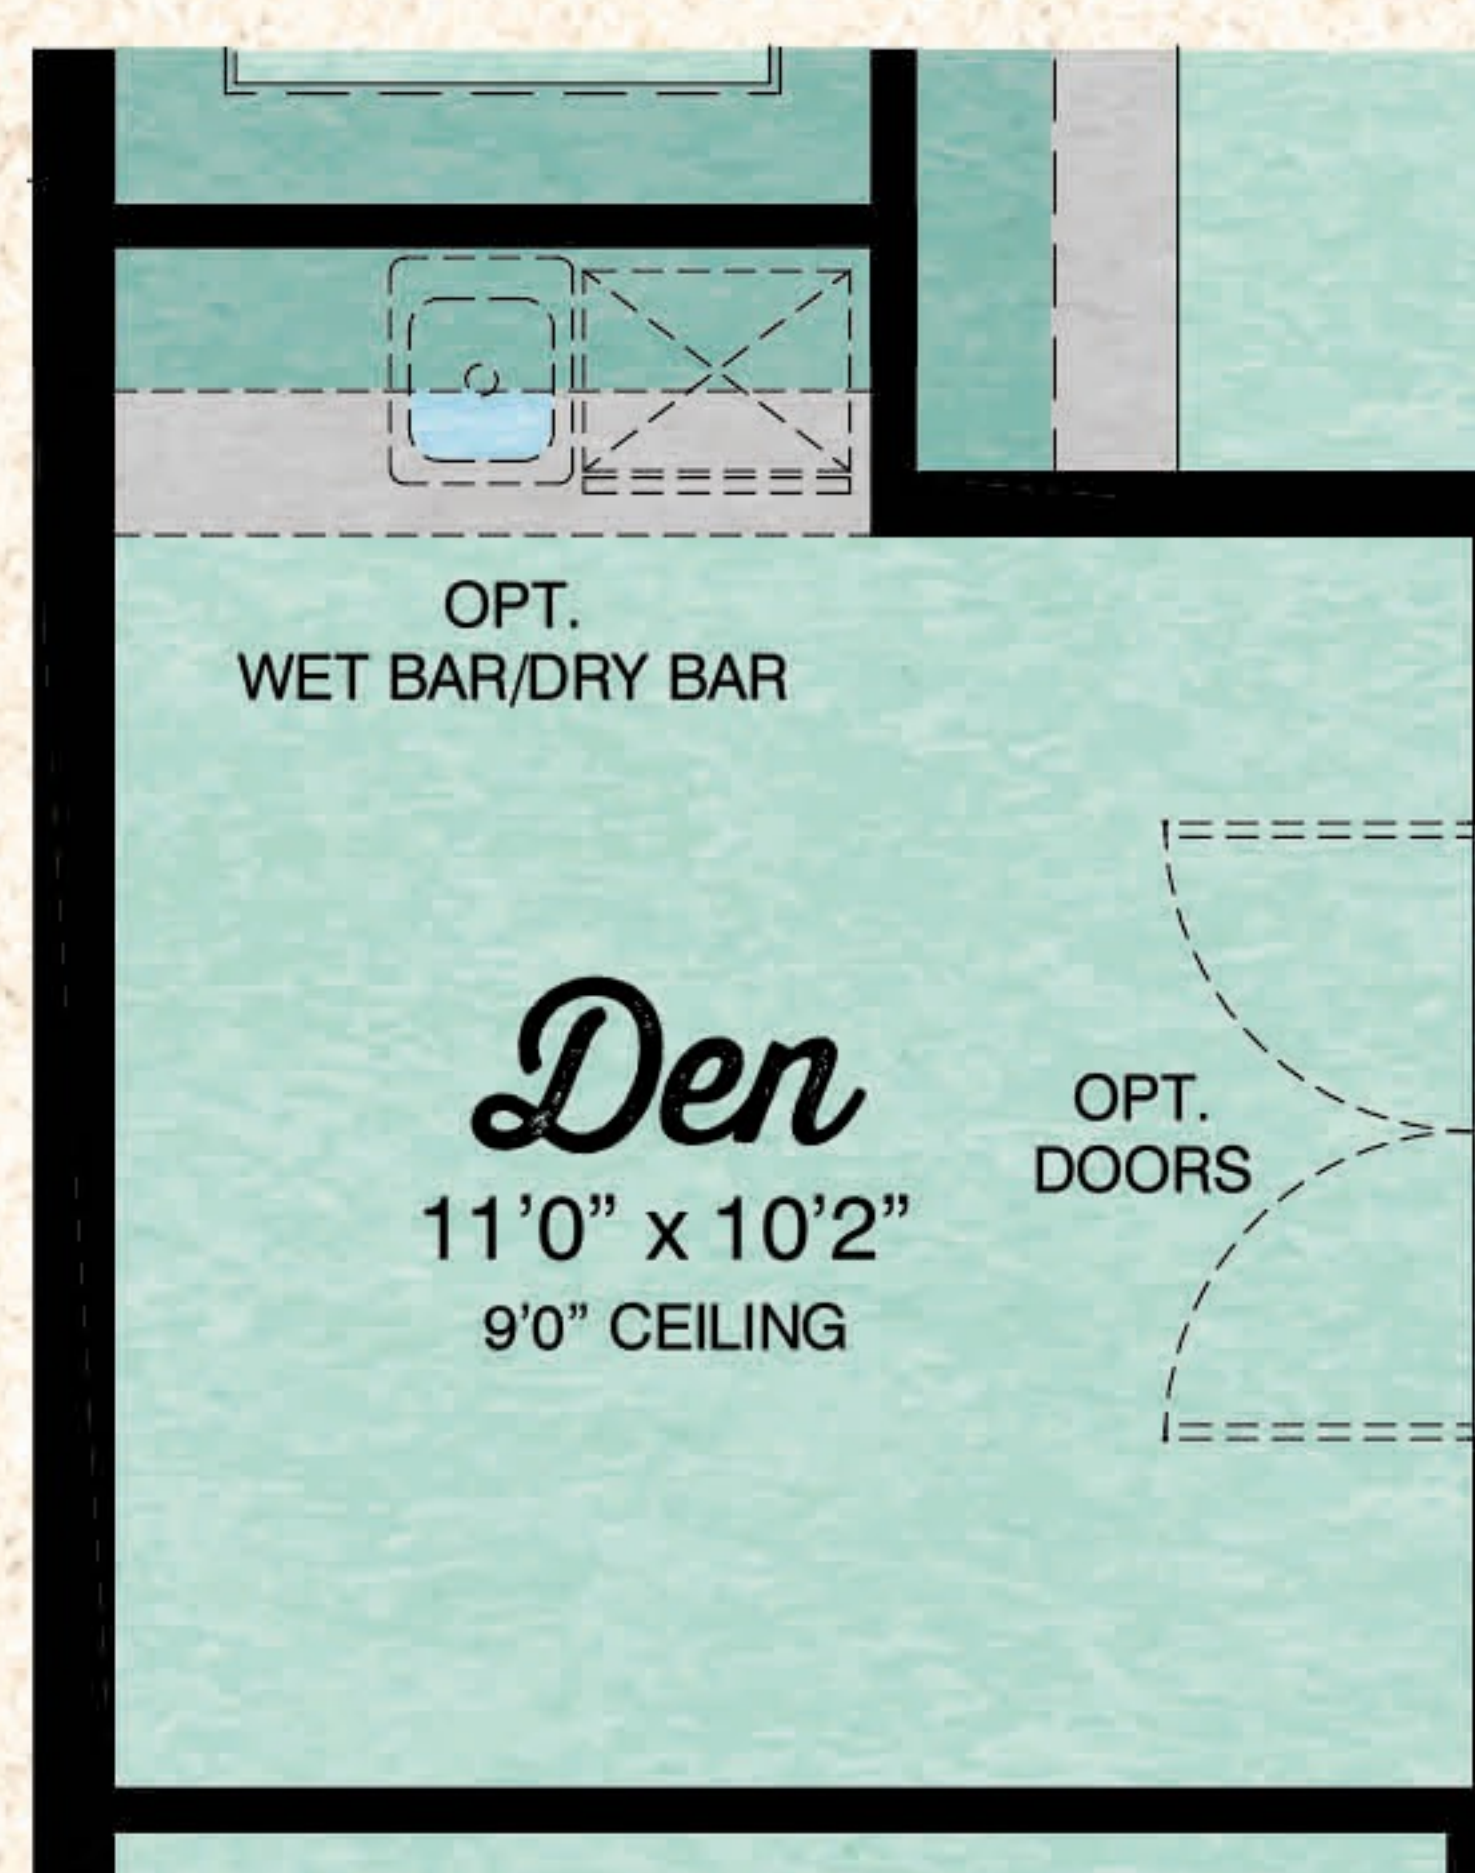

# Barbuda Bay

2 Bedrooms, 2 Baths, Den, Covered Lanai, 2-Car Garage

Available Master Bath Variation

Available Wet Bar/Dry Bar At Den Variation

Total Living Area	1,787 S.F.
2-Car Garage	426 S.F.
Covered Entry	36 S.F.
Covered Lanai	184 S.F.
<b>Total Sq. Ft.</b>	<b>2,433 S.F.</b>