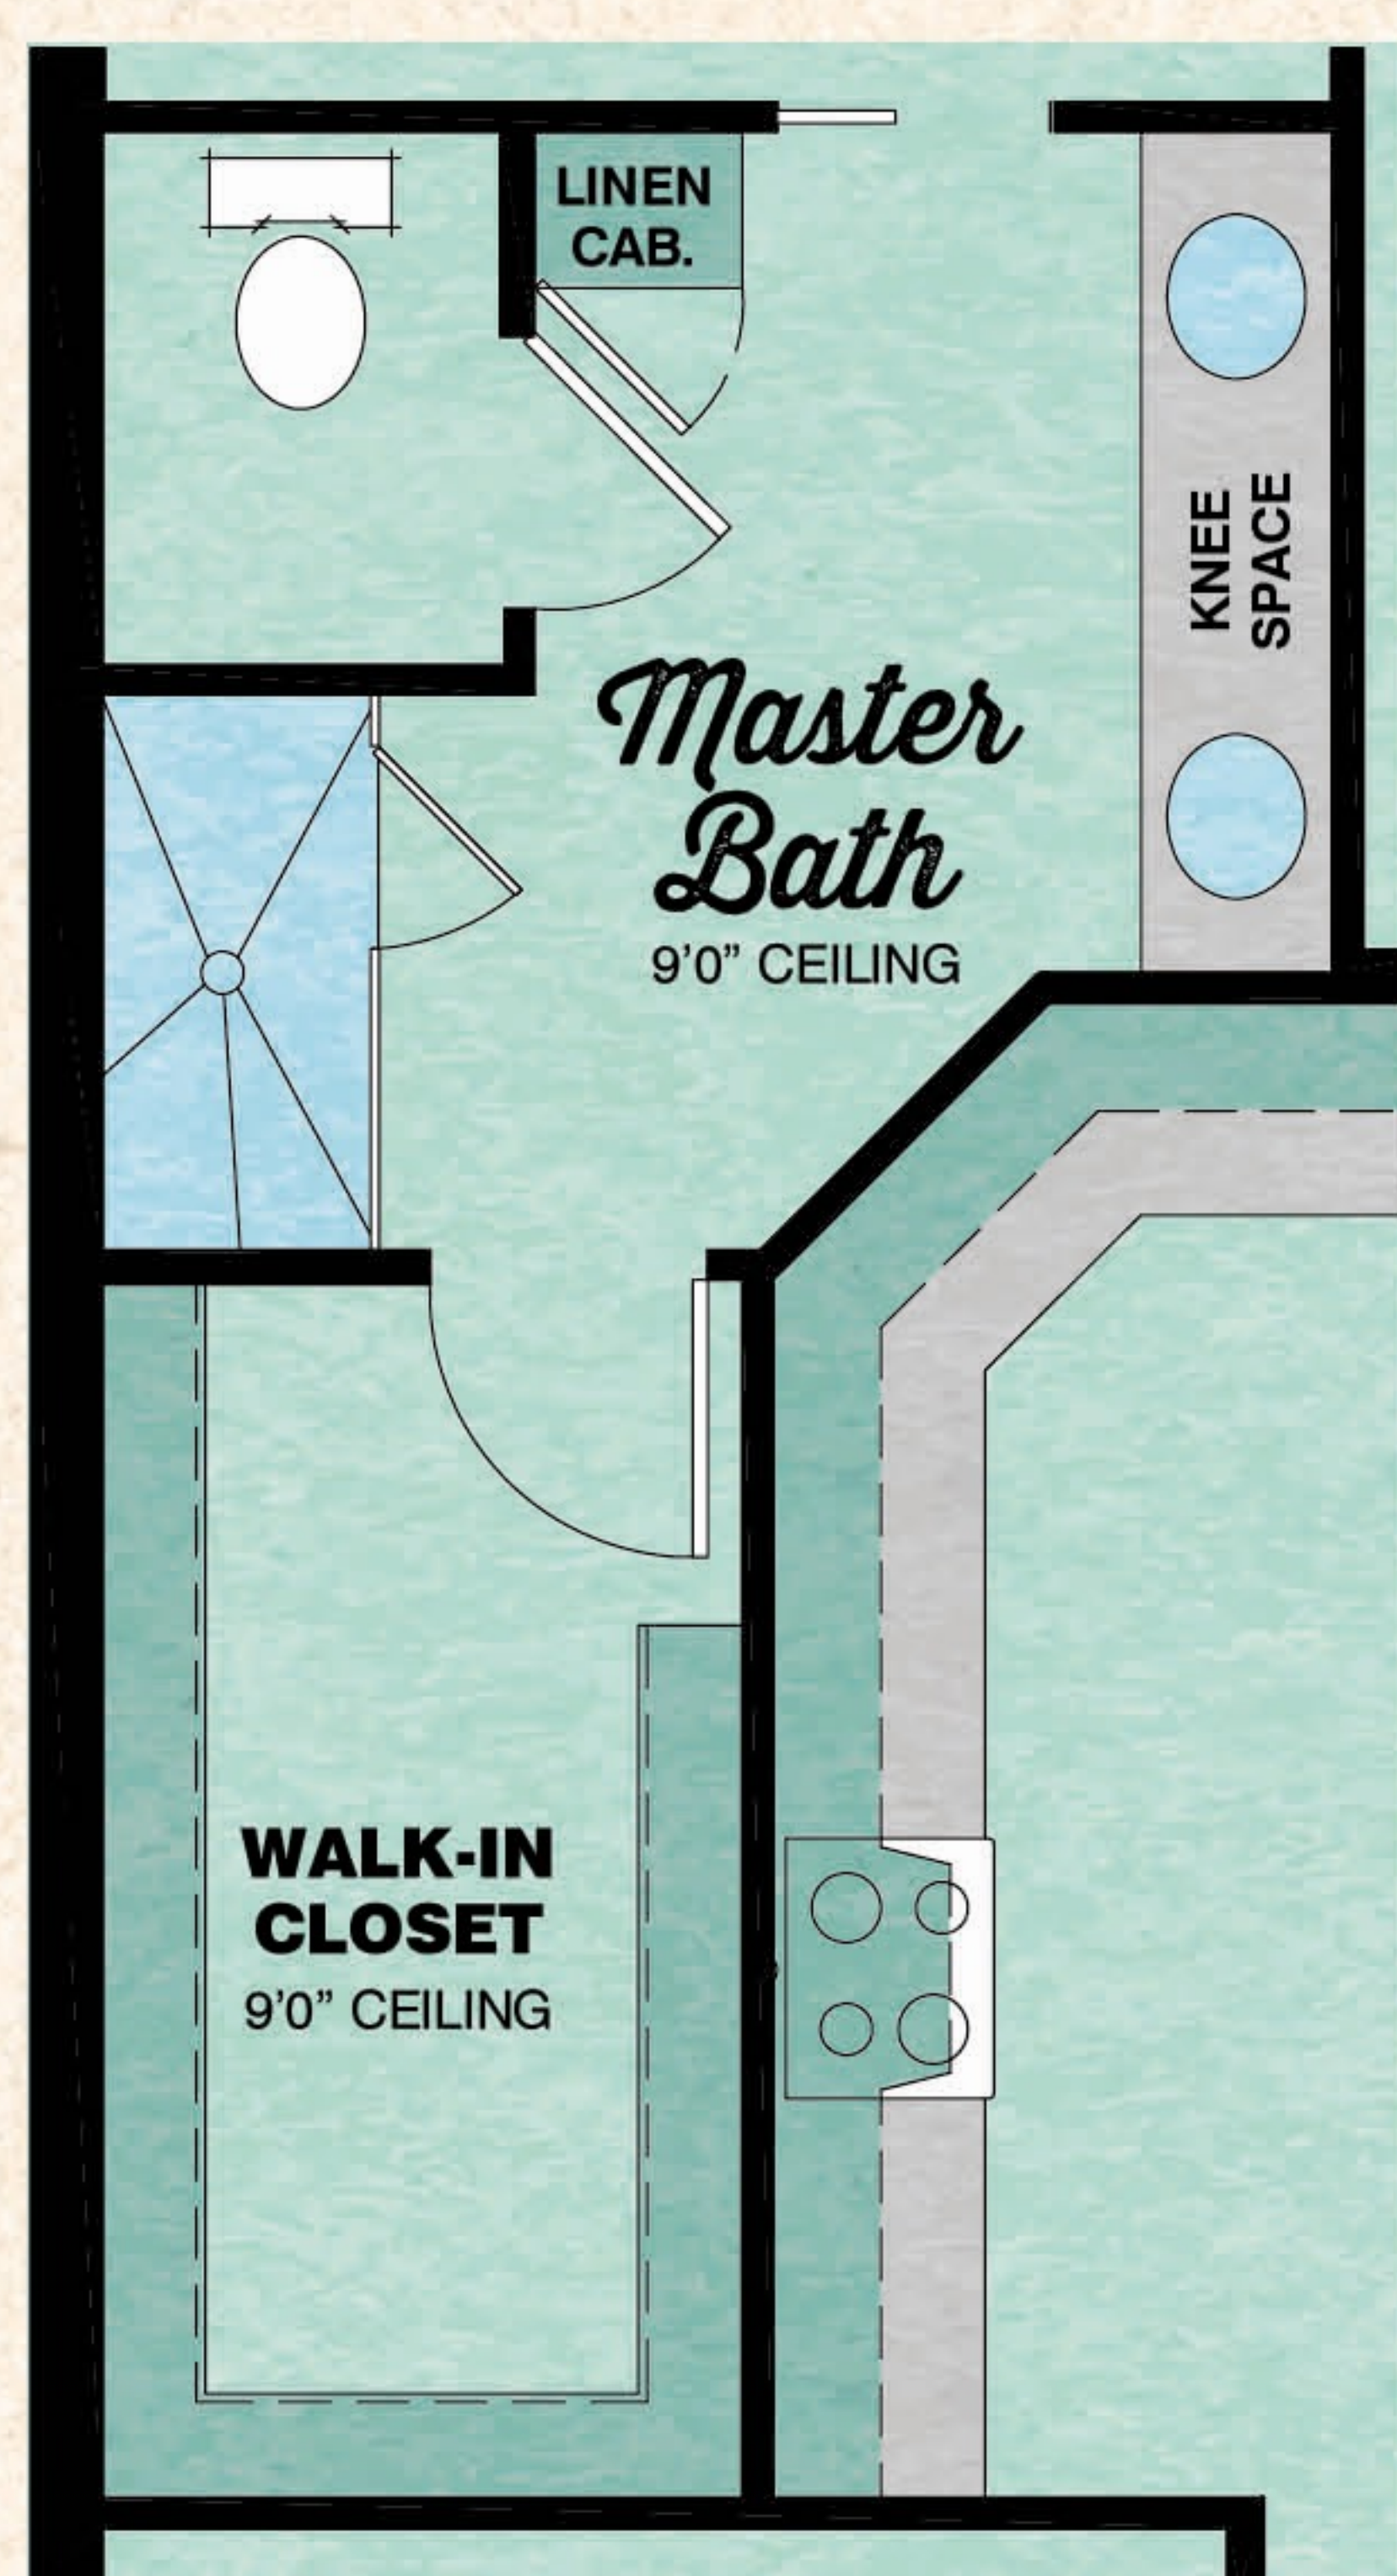

# Barbuda Bay

2 Bedrooms, 2 Baths, Den, Covered Lanai, 2-Car Garage

Available Master Bath Variation

Available Wet Bar/Dry Bar At Den Variation

Total Living Area	1,787 S.F.
2-Car Garage	426 S.F.
Covered Entry	36 S.F.
Covered Lanai	184 S.F.
<b>Total Sq. Ft.</b>	<b>2,433 S.F.</b>