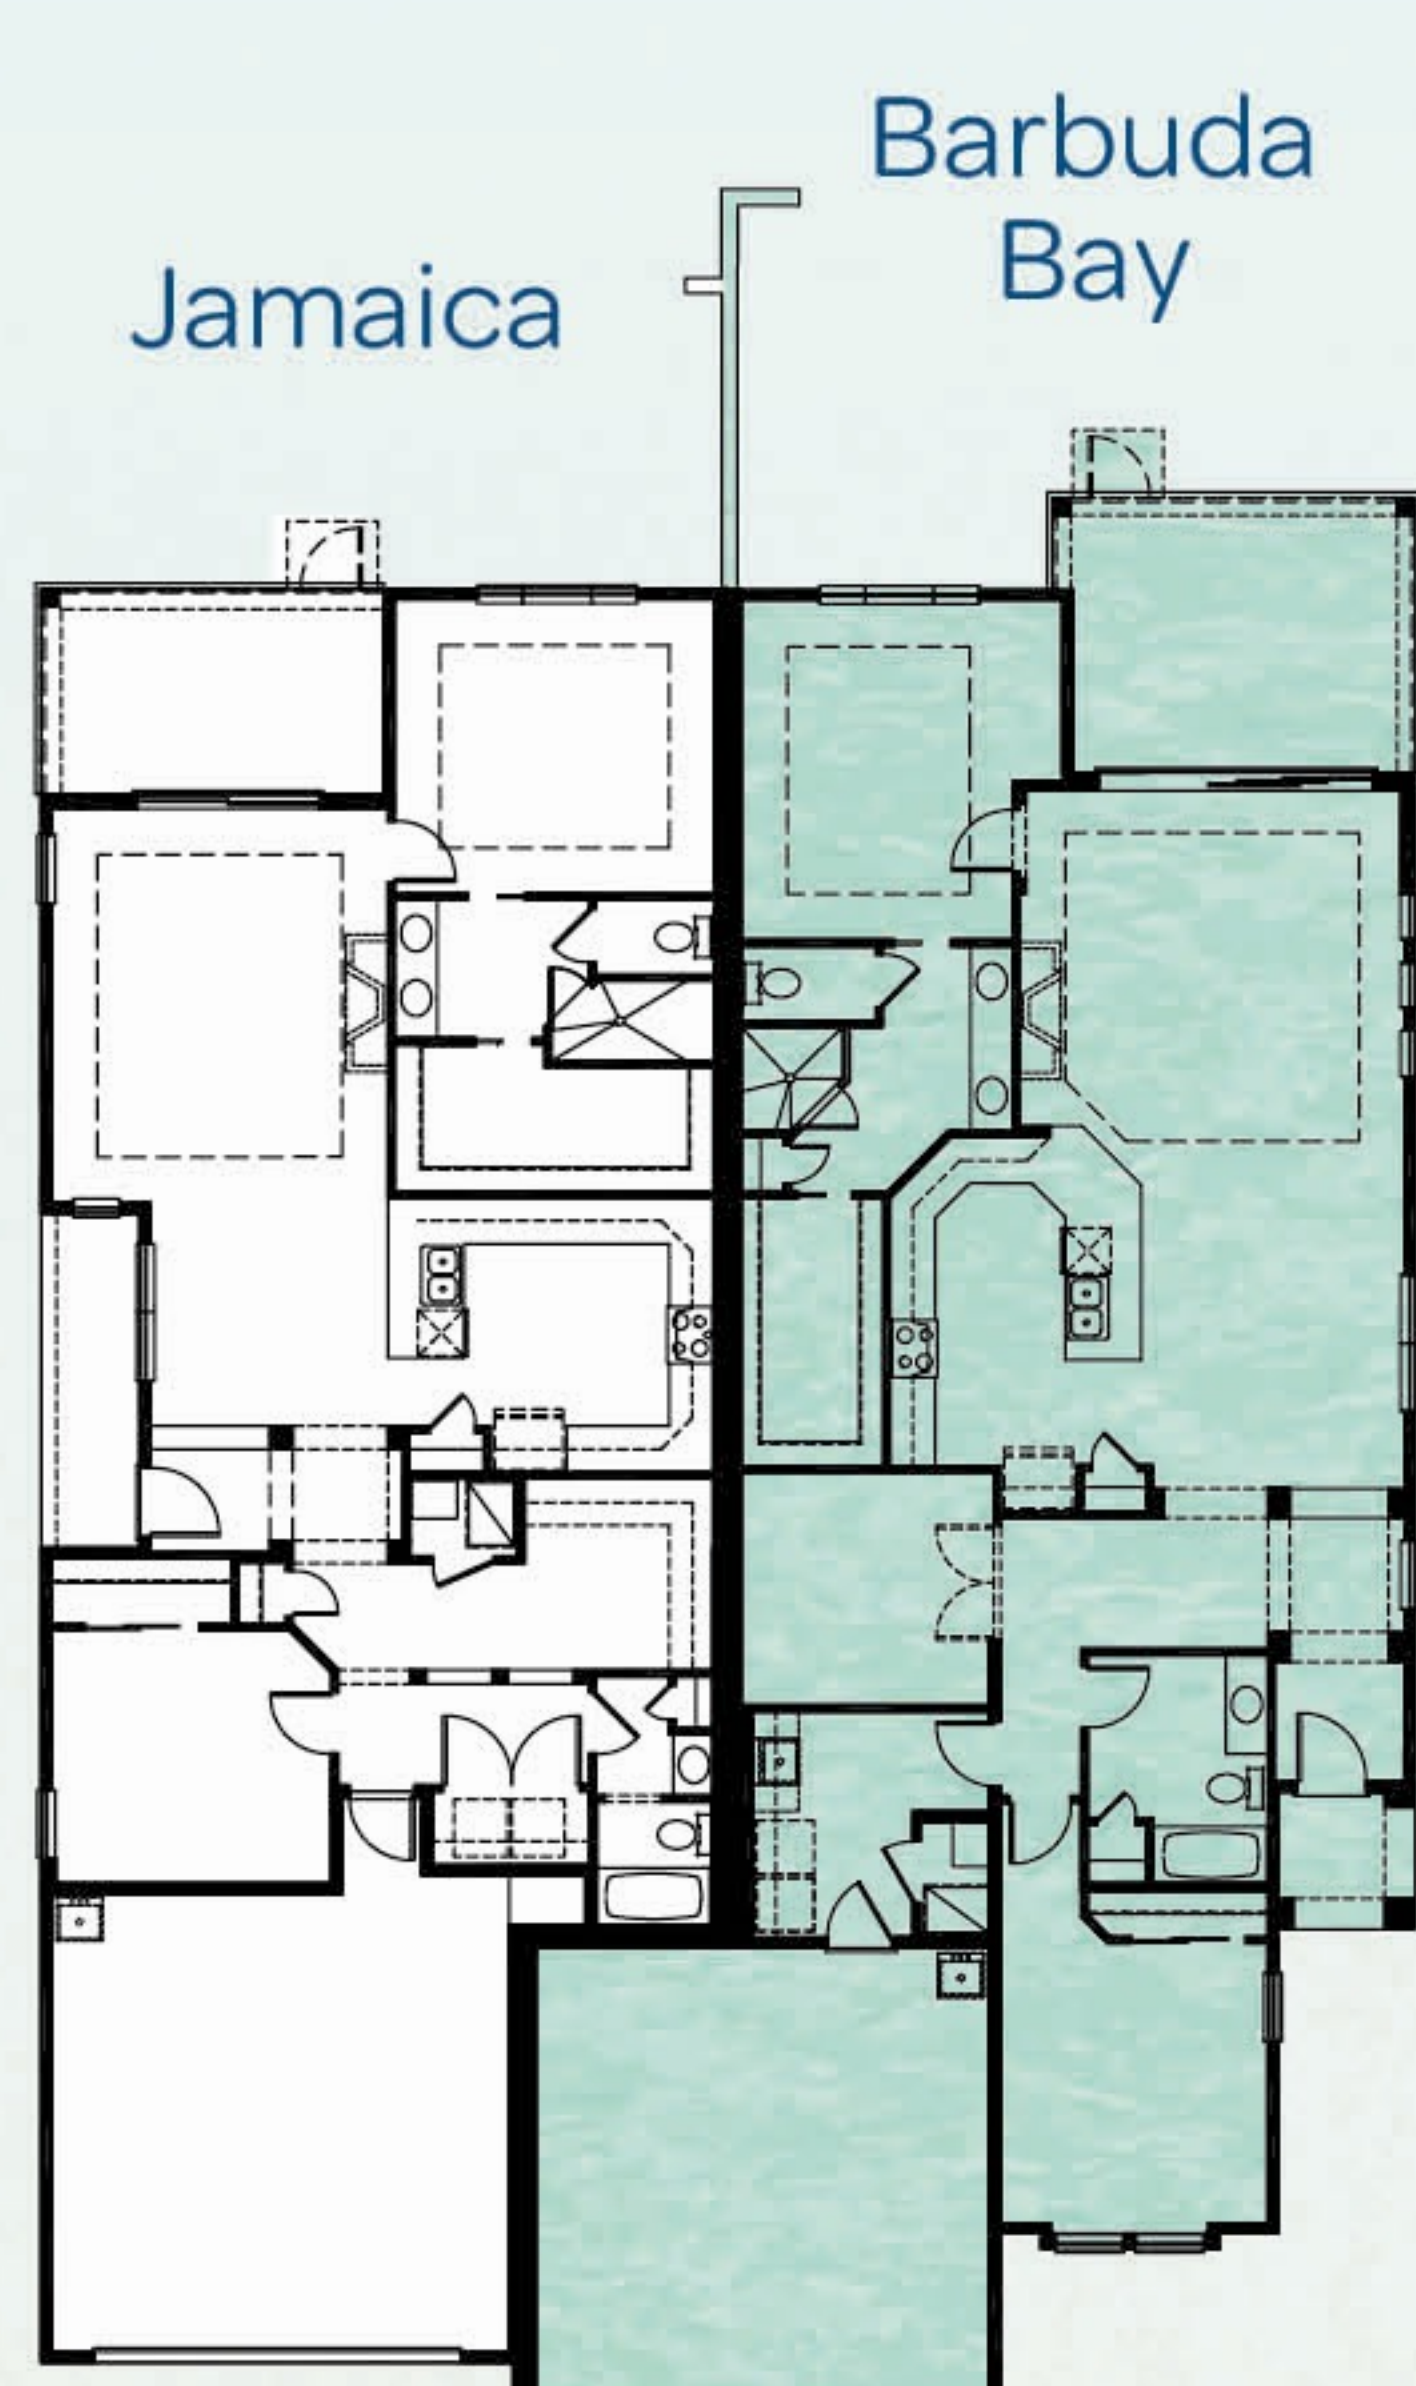

# Barbuda Bay

2 Bedrooms, 2 Baths, Den, Covered Lanai, 2-Car Garage

Available Master Bath Variation

Available Wet Bar/Dry Bar At Den Variation

Total Living Area	1,787 S.F.
2-Car Garage	426 S.F.
Covered Entry	36 S.F.
Covered Lanai	184 S.F.
<b>Total Sq. Ft.</b>	<b>2,433 S.F.</b>