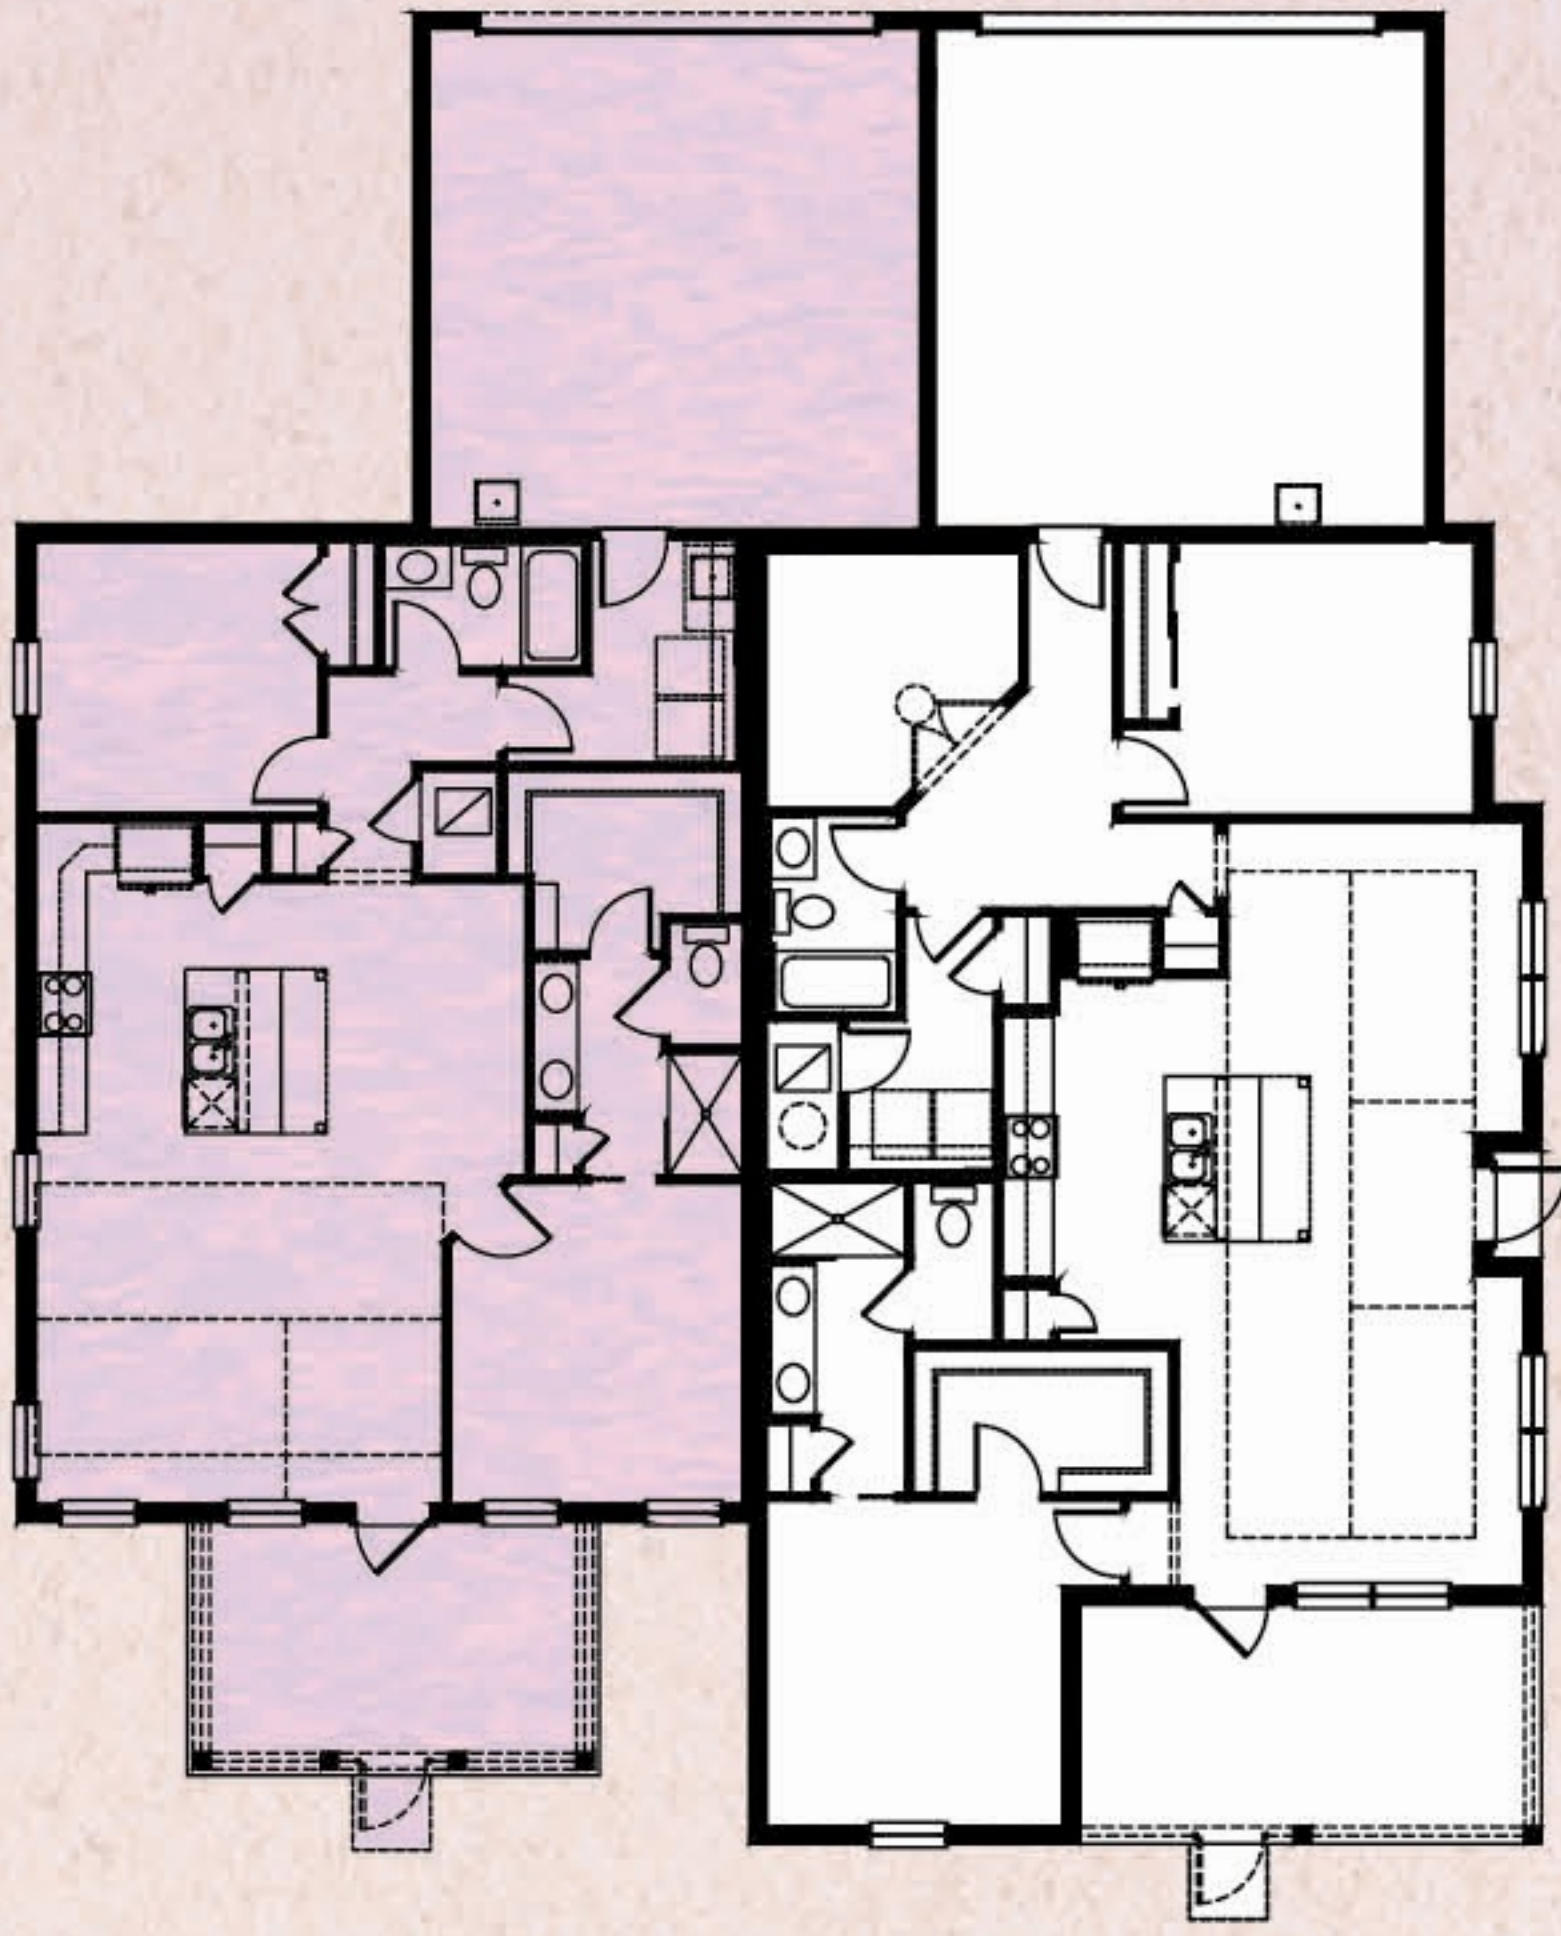

CONCH COTTAGES

Bamboo

2 Bedrooms, 2 Baths, 2-Car Garage

Bamboo Aloha

Bamboo Dreamsicle

Total Living Area	1,210 S.F.
2-Car Garage	444 S.F.
Covered Porch	162 S.F.
Total Sq. Ft.	1,816 S.F.