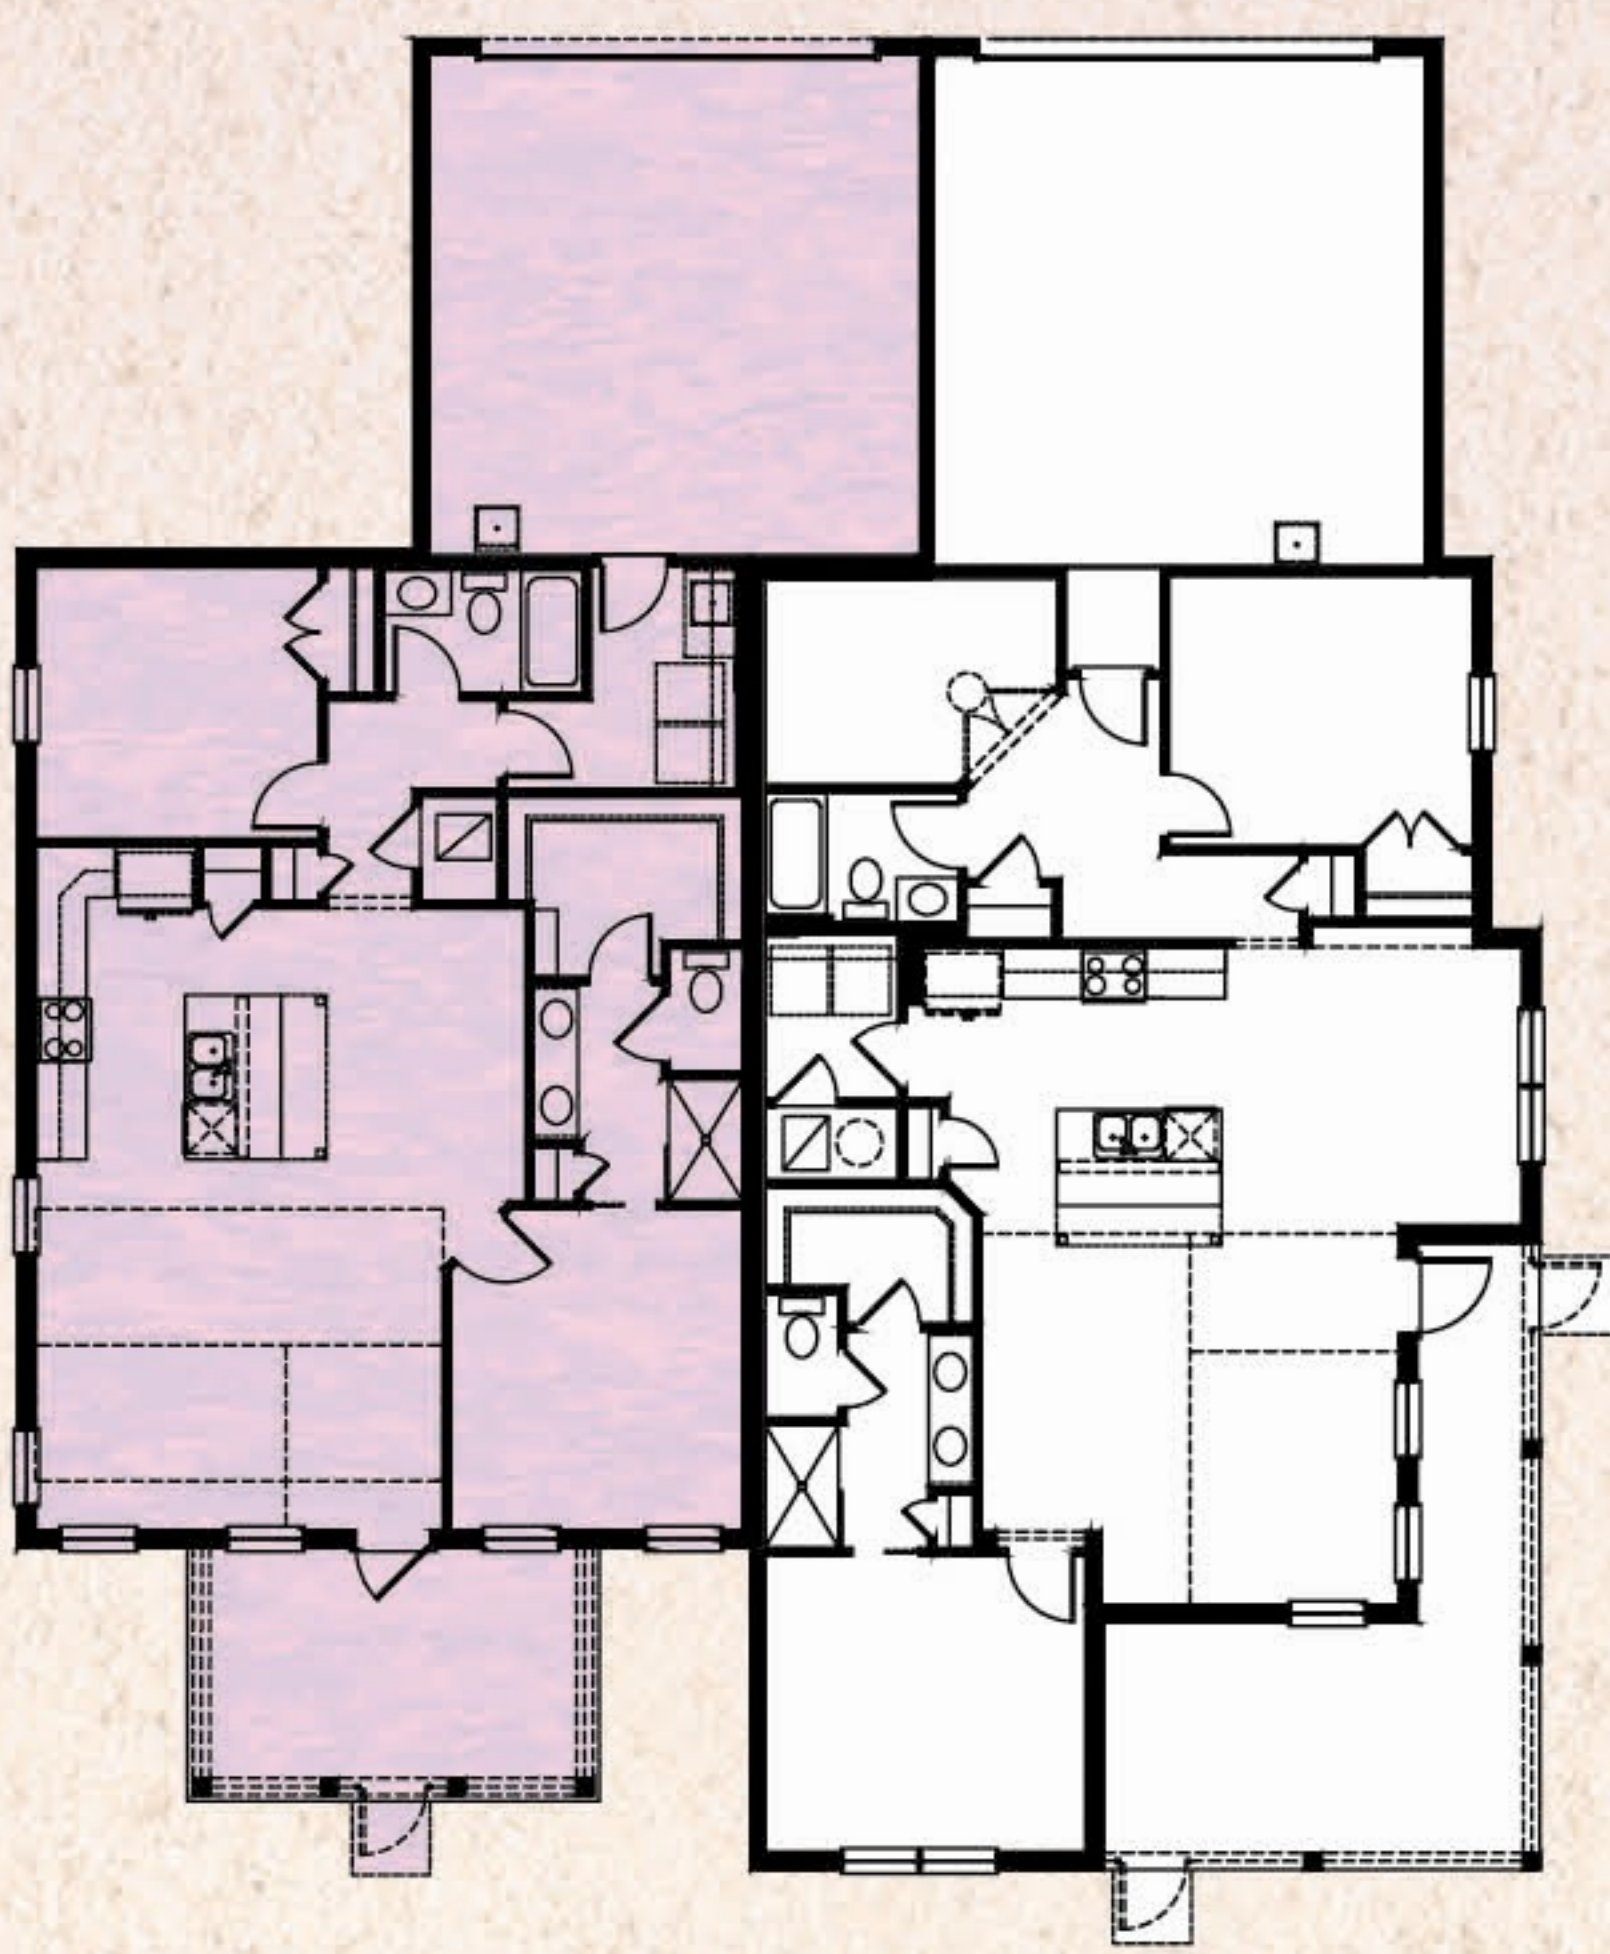

CONCH COTTAGES

Bamboo

2 Bedrooms, 2 Baths, 2-Car Garage

Bamboo Aloha

Bamboo Dreamsicle

Total Living Area	1,210 S.F.
2-Car Garage	444 S.F.
Covered Porch	162 S.F.
Total Sq. Ft.	1,816 S.F.