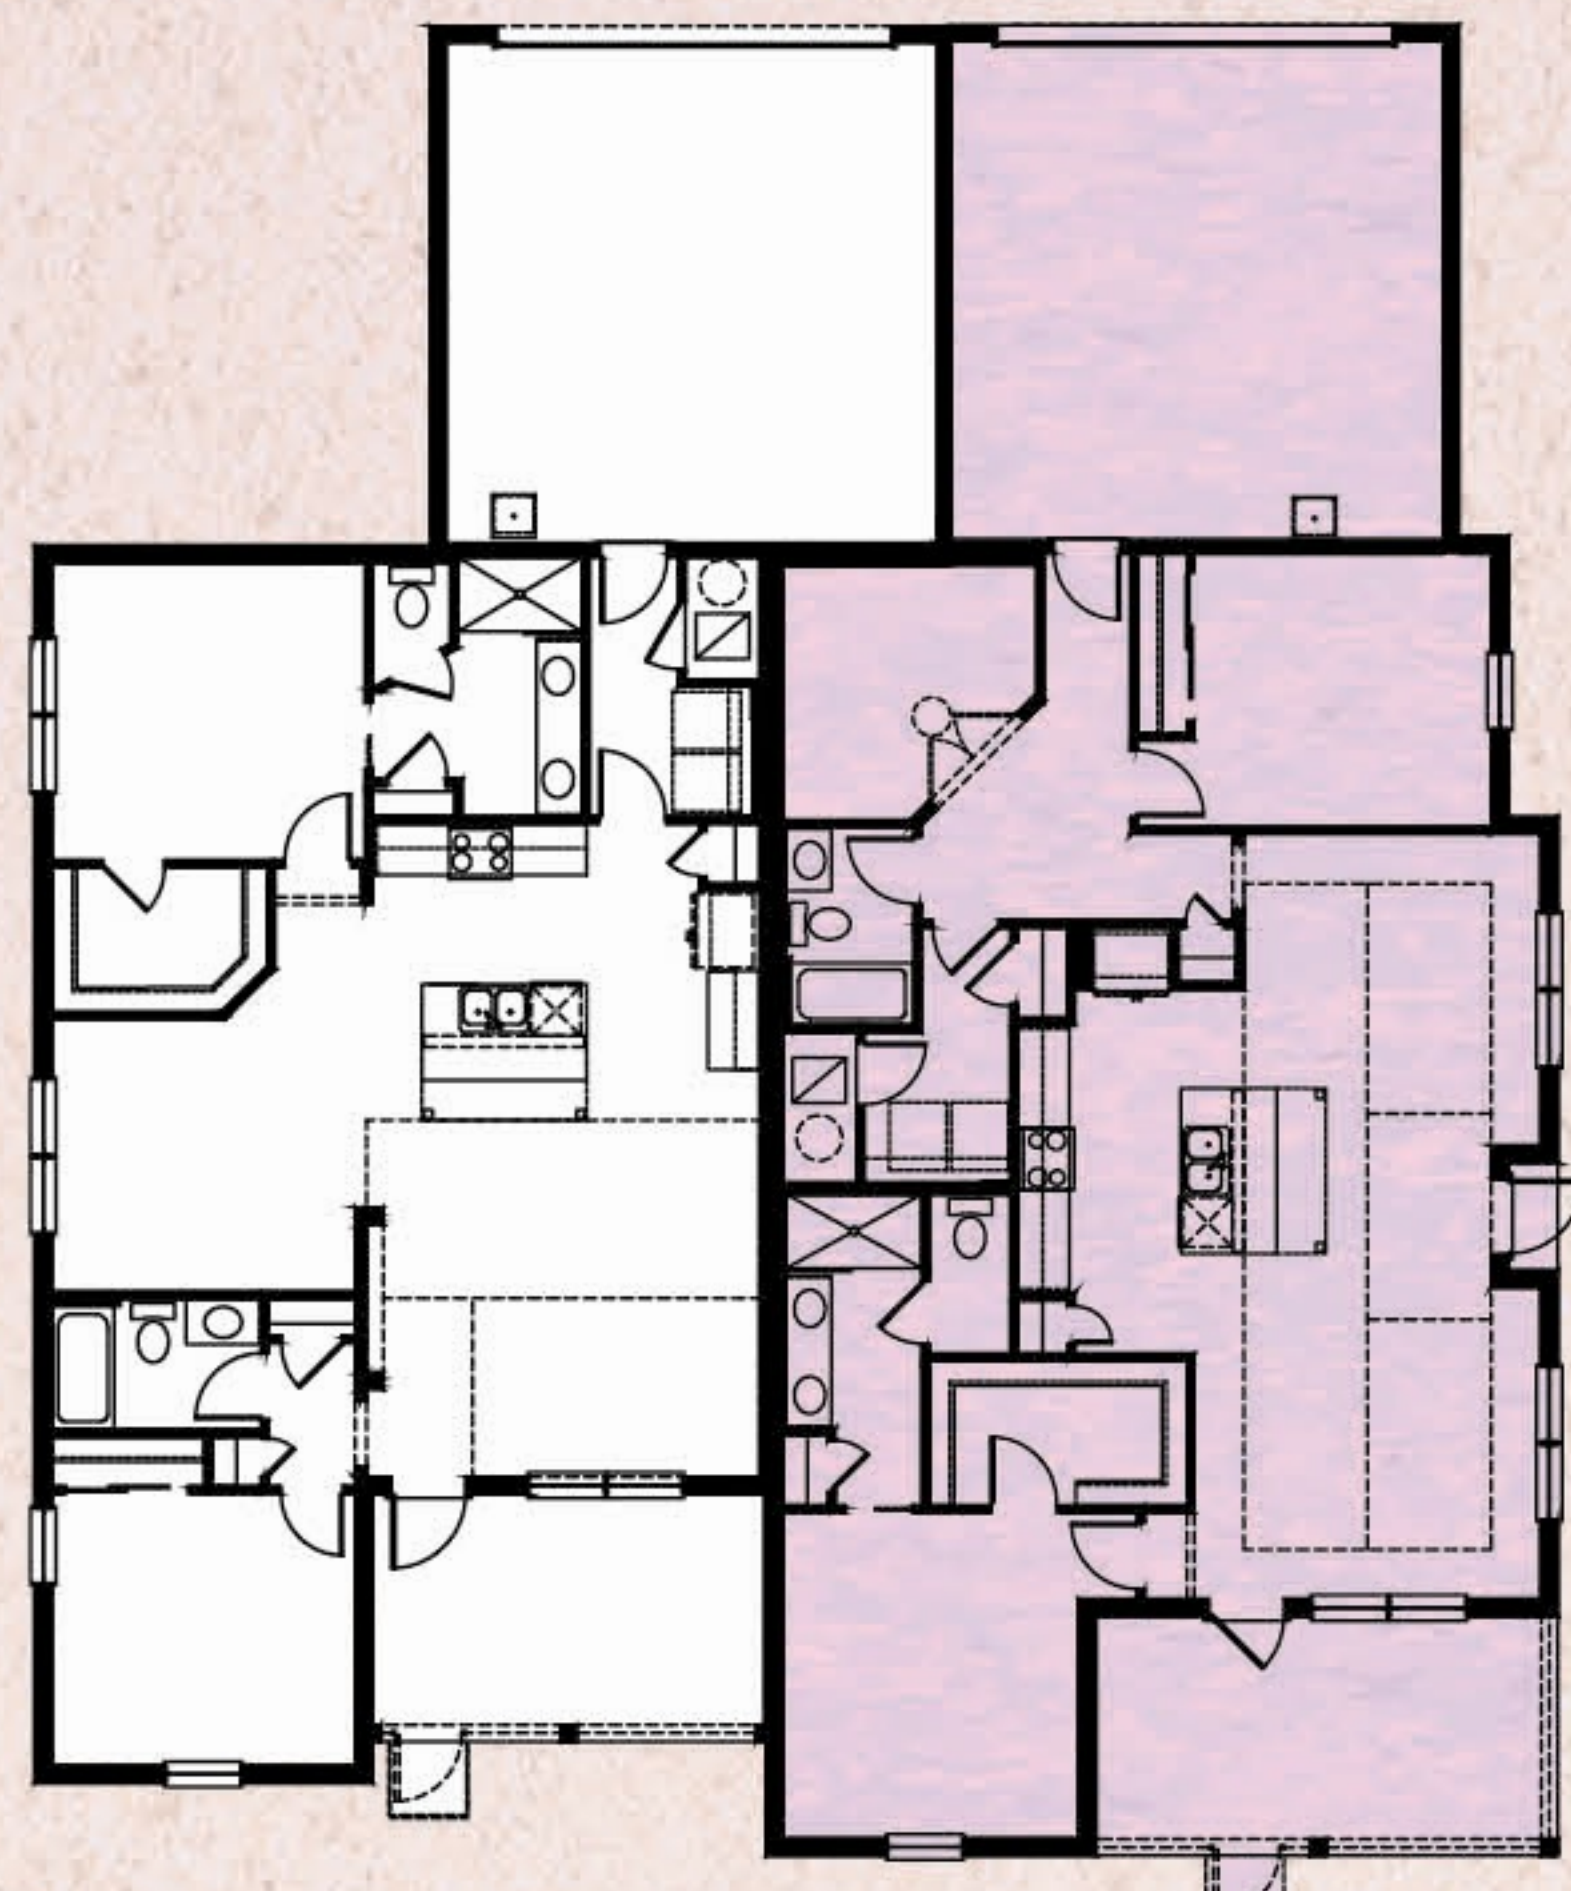

CONCH COTTAGES

Aloha

2 Bedrooms, 2 Baths, Den/Hobby, 2-Car Garage

Bamboo Aloha

Camellia Aloha

Hula Aloha

Mango Aloha

Total Living Area	1,481 S.F.
2-Car Garage	438 S.F.
Covered Entry	9 S.F.
Covered Porch	180 S.F.
Total Sq. Ft.	2,108 S.F.