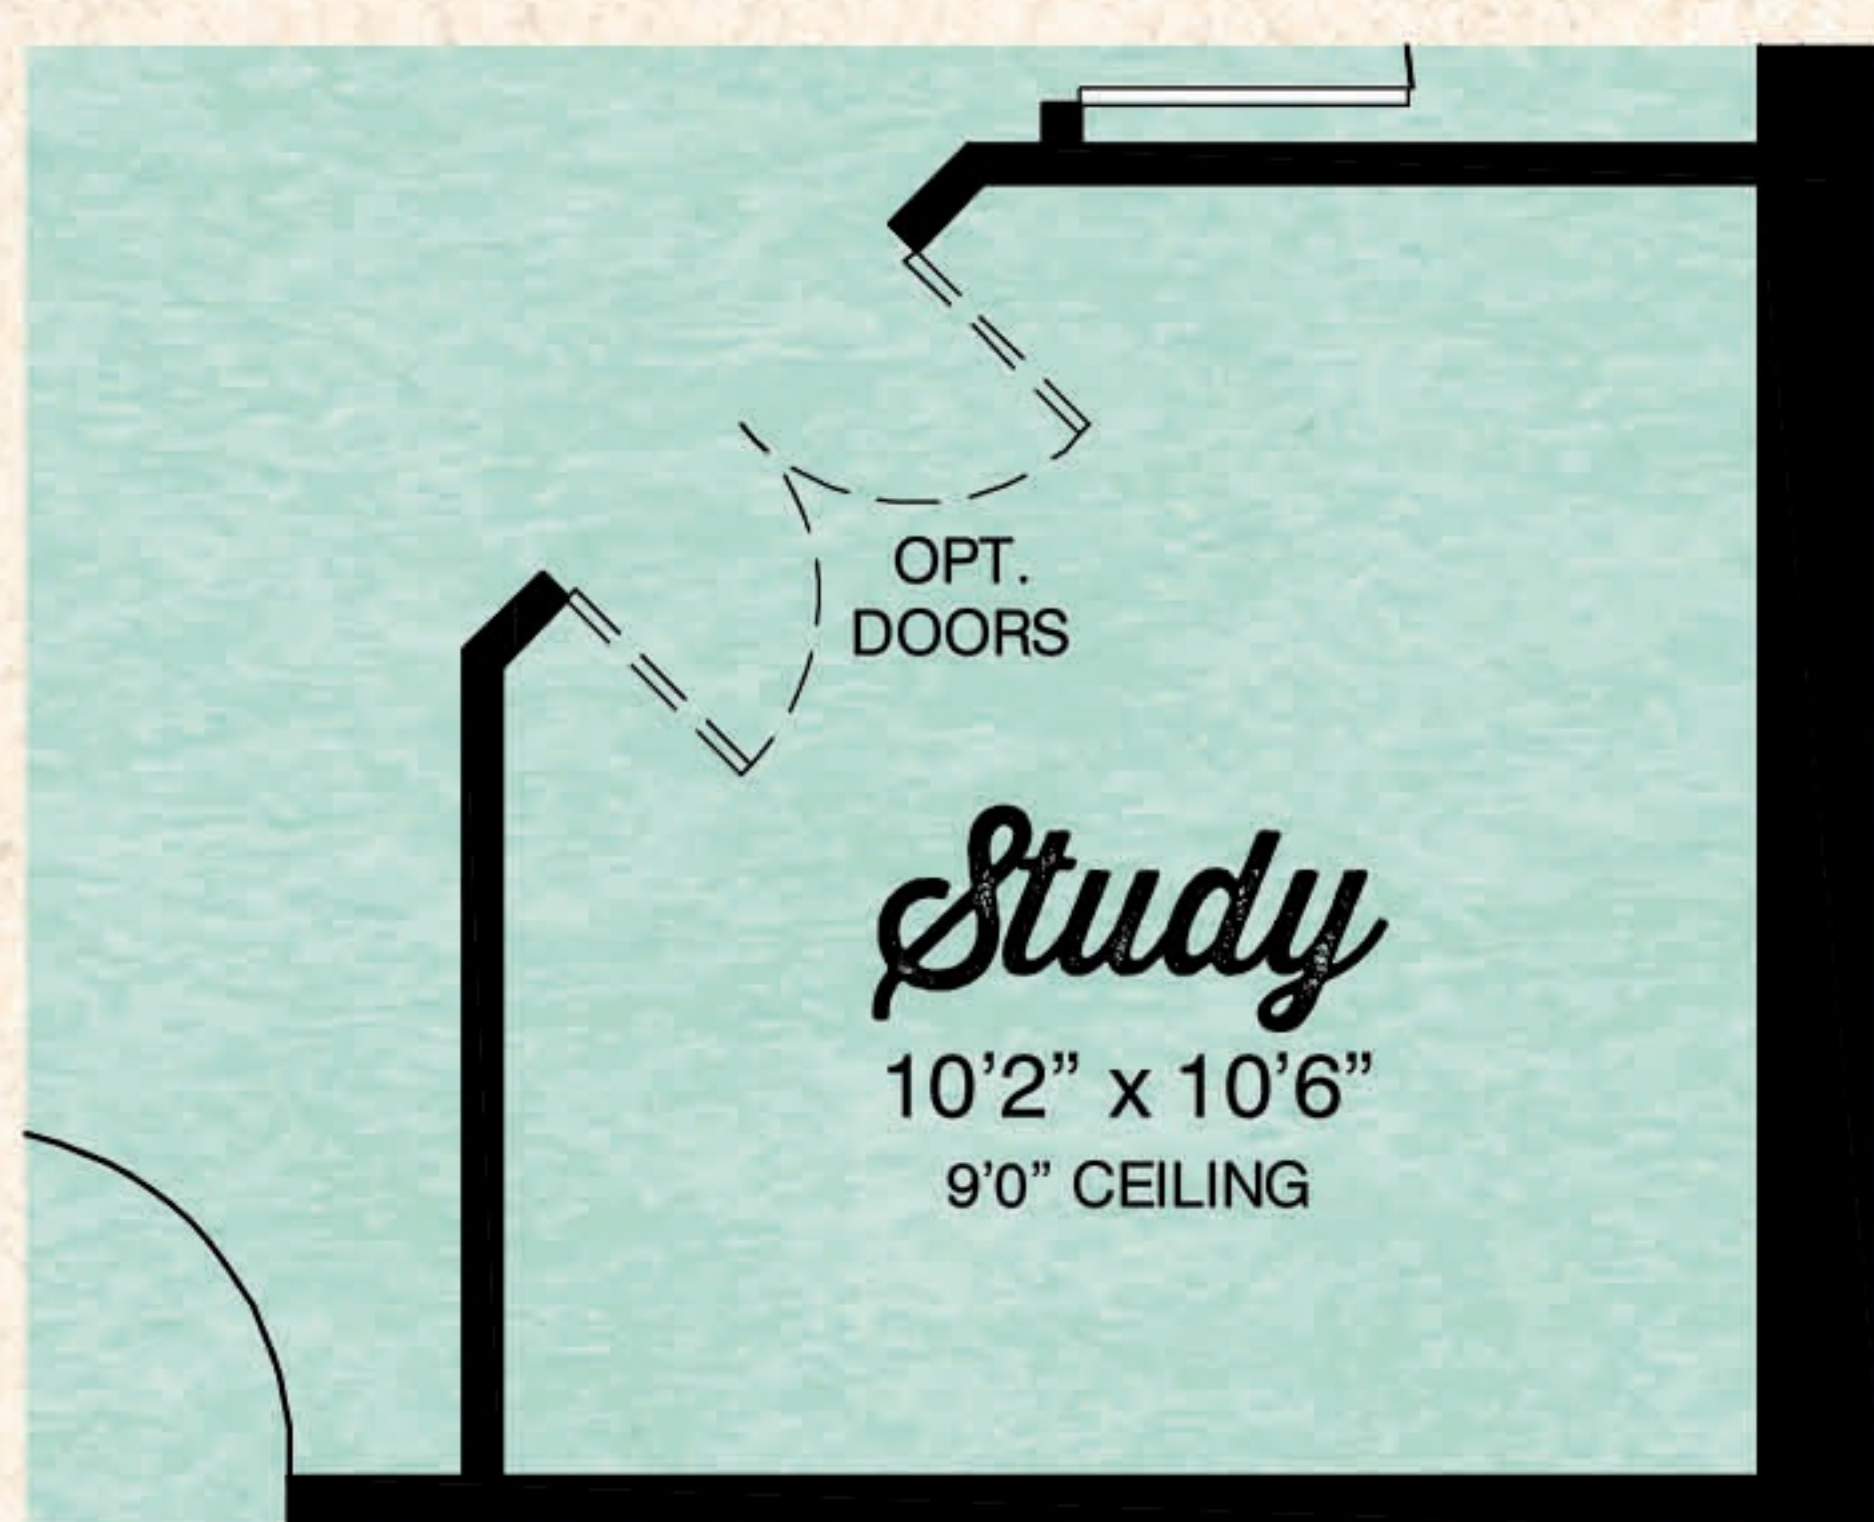

CARIBBEAN COLLECTION

Tortola

2 Bedrooms, 2.5 Baths, Flex Room, Covered Lanai, 2-Car Garage

Available Study Variation

8' HIGH PRIVACY WALL

Total Living Area	1,743 S.F.
2-Car Garage	433 S.F.
Covered Entry	20 S.F.
Covered Lanai	165 S.F.
Total Sq. Ft.	2,361 S.F.