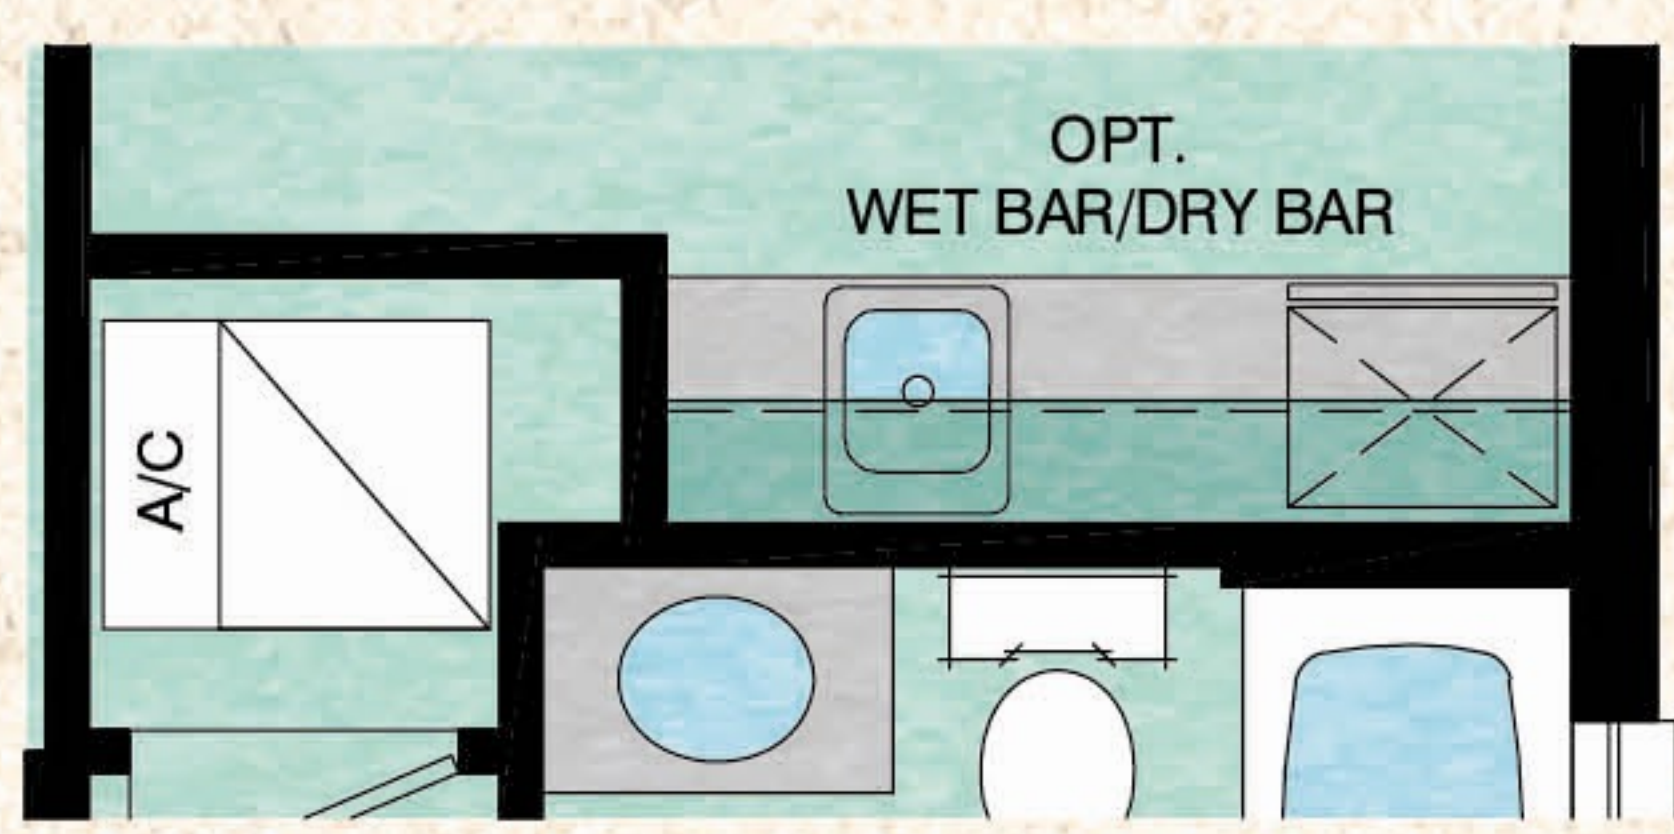

# Nevis

2 Bedrooms, 2 Baths, Den, Hobby, Covered Lanai, 2-Car Garage

Available Master Bath Variation

Available Wet Bar/Dry Bar Variation

Available Bedroom Variation

Total Living Area	1,865 S.F.
2-Car Garage	427 S.F.
Covered Entry	22 S.F.
Covered Lanai	224 S.F.
<b>Total Sq. Ft.</b>	<b>2,538 S.F.</b>