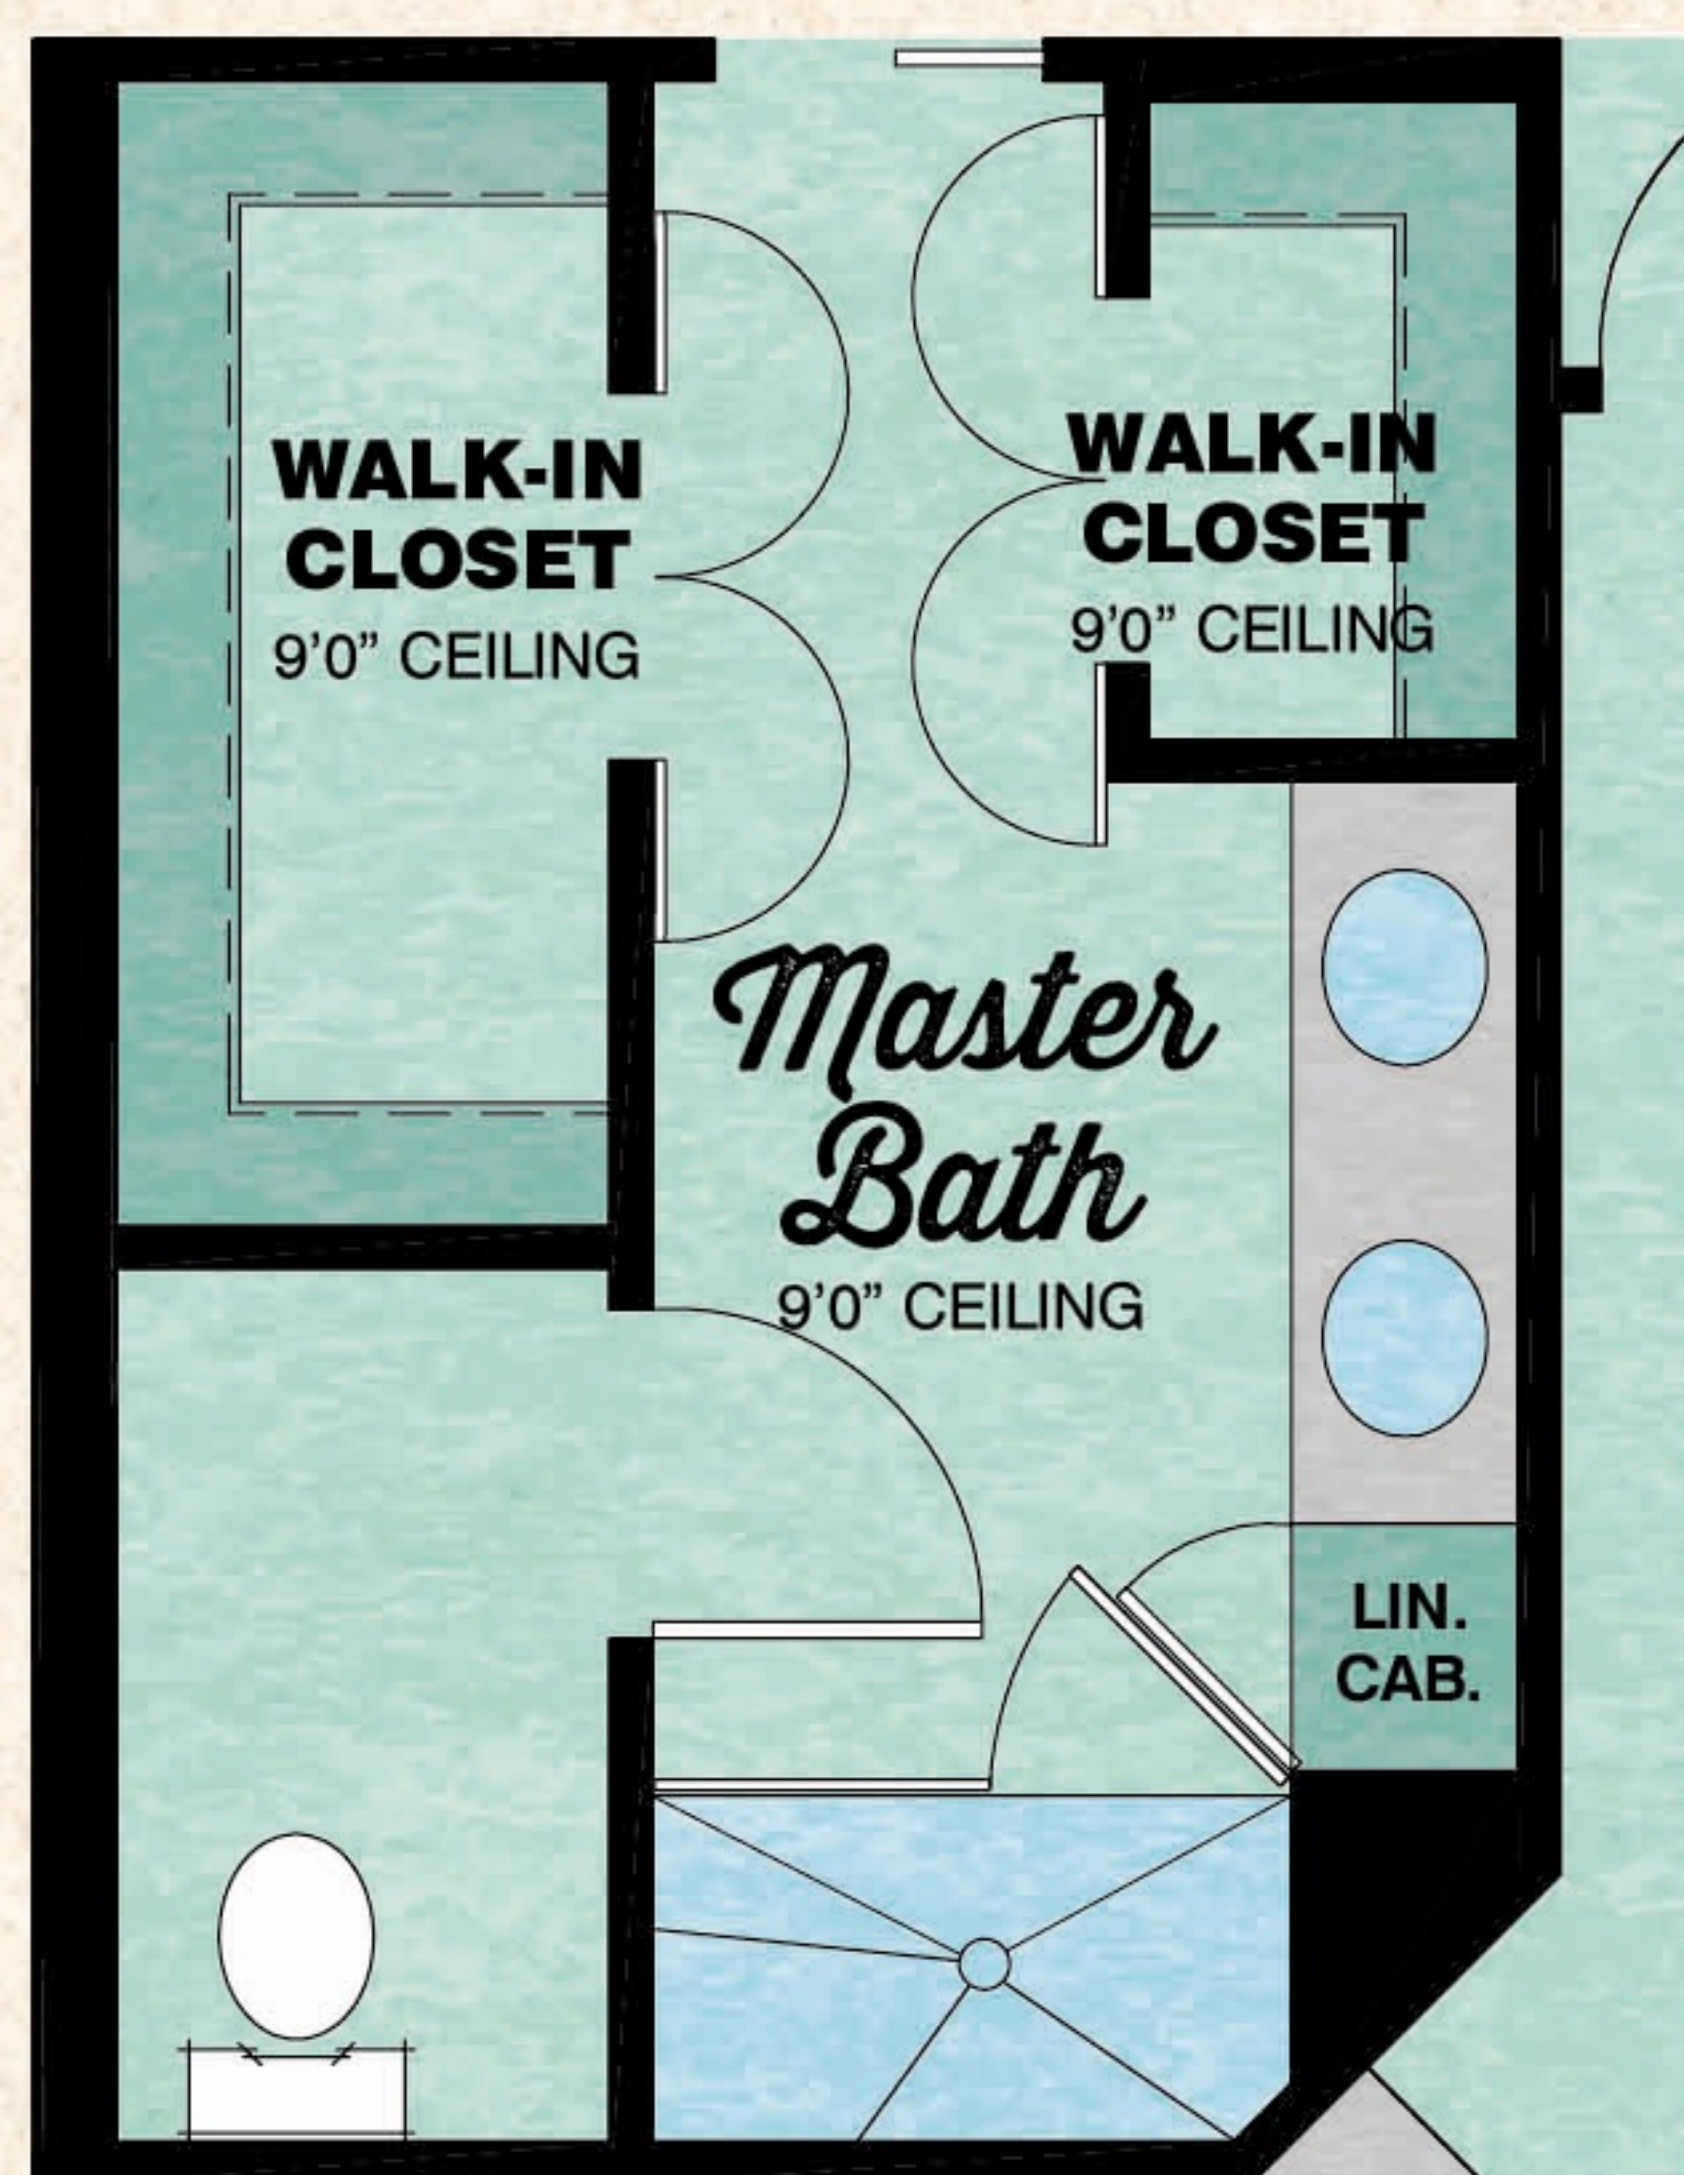

# Nevis

2 Bedrooms, 2 Baths, Den, Hobby, Covered Lanai, 2-Car Garage

Available Master Bath Variation

Available Wet Bar/Dry Bar Variation

Available Bedroom Variation

Total Living Area	1,865 S.F.
2-Car Garage	427 S.F.
Covered Entry	22 S.F.
Covered Lanai	224 S.F.
<b>Total Sq. Ft.</b>	<b>2,538 S.F.</b>