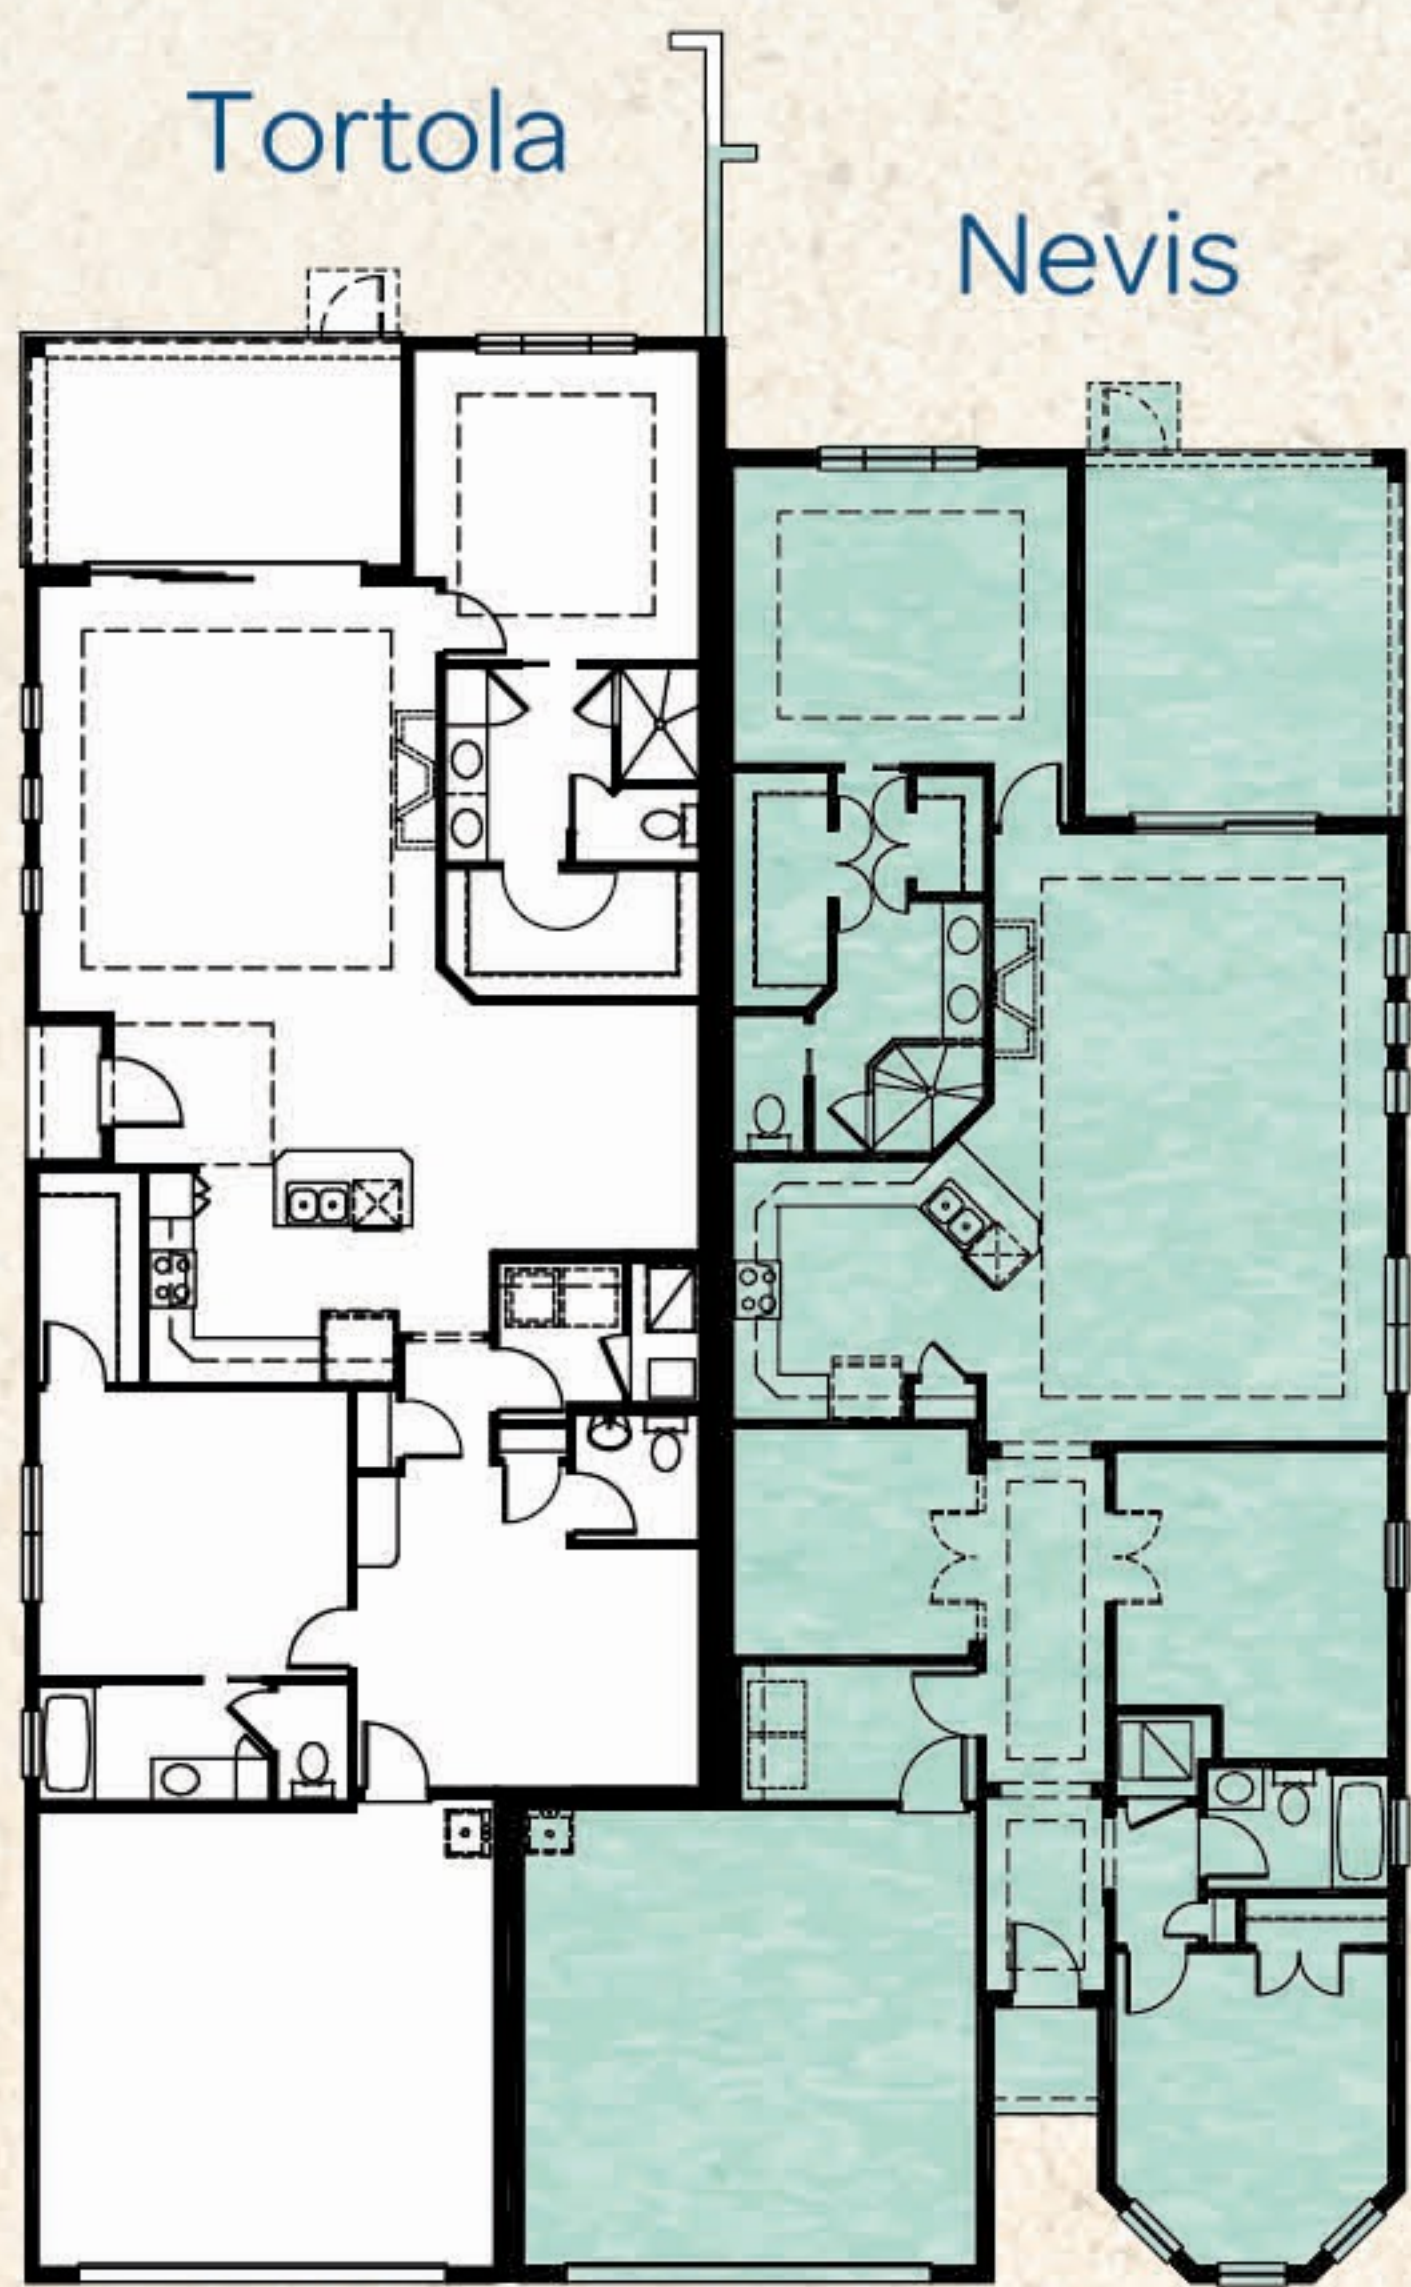

# Nevis

2 Bedrooms, 2 Baths, Den, Hobby, Covered Lanai, 2-Car Garage

Available Master Bath Variation

Available Wet Bar/Dry Bar Variation

Available Bedroom Variation

Total Living Area	1,865 S.F.
2-Car Garage	427 S.F.
Covered Entry	22 S.F.
Covered Lanai	224 S.F.
<b>Total Sq. Ft.</b>	<b>2,538 S.F.</b>