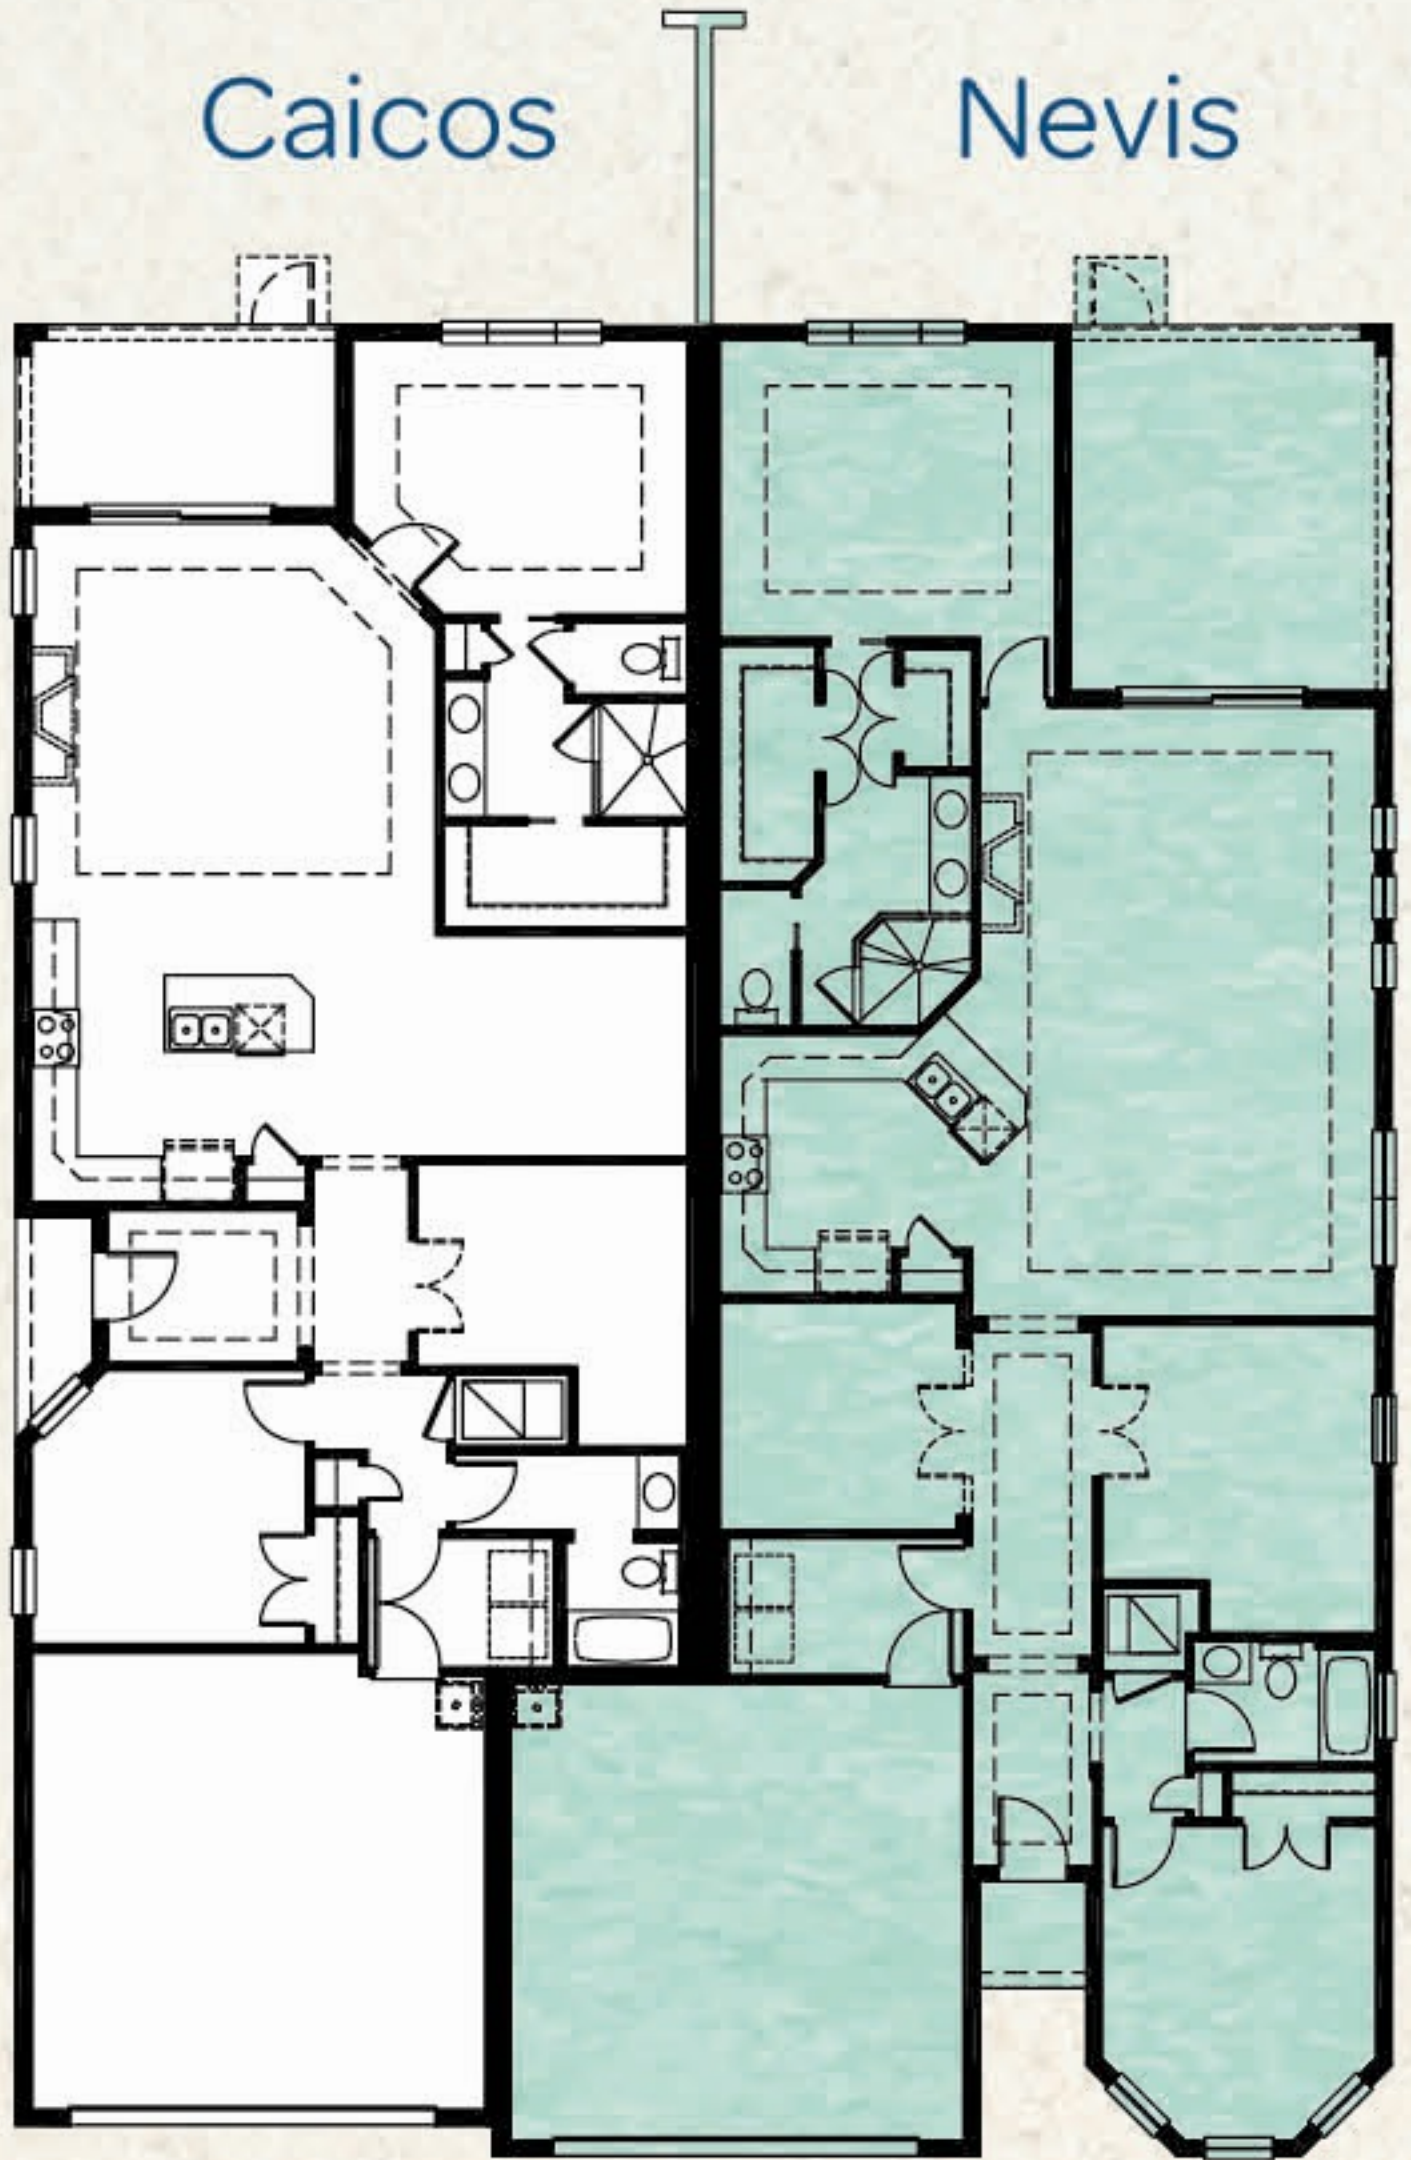

# Nevis

2 Bedrooms, 2 Baths, Den, Hobby, Covered Lanai, 2-Car Garage

Available Master Bath Variation

Available Wet Bar/Dry Bar Variation

Available Bedroom Variation

Total Living Area	1,865 S.F.
2-Car Garage	427 S.F.
Covered Entry	22 S.F.
Covered Lanai	224 S.F.
<b>Total Sq. Ft.</b>	<b>2,538 S.F.</b>