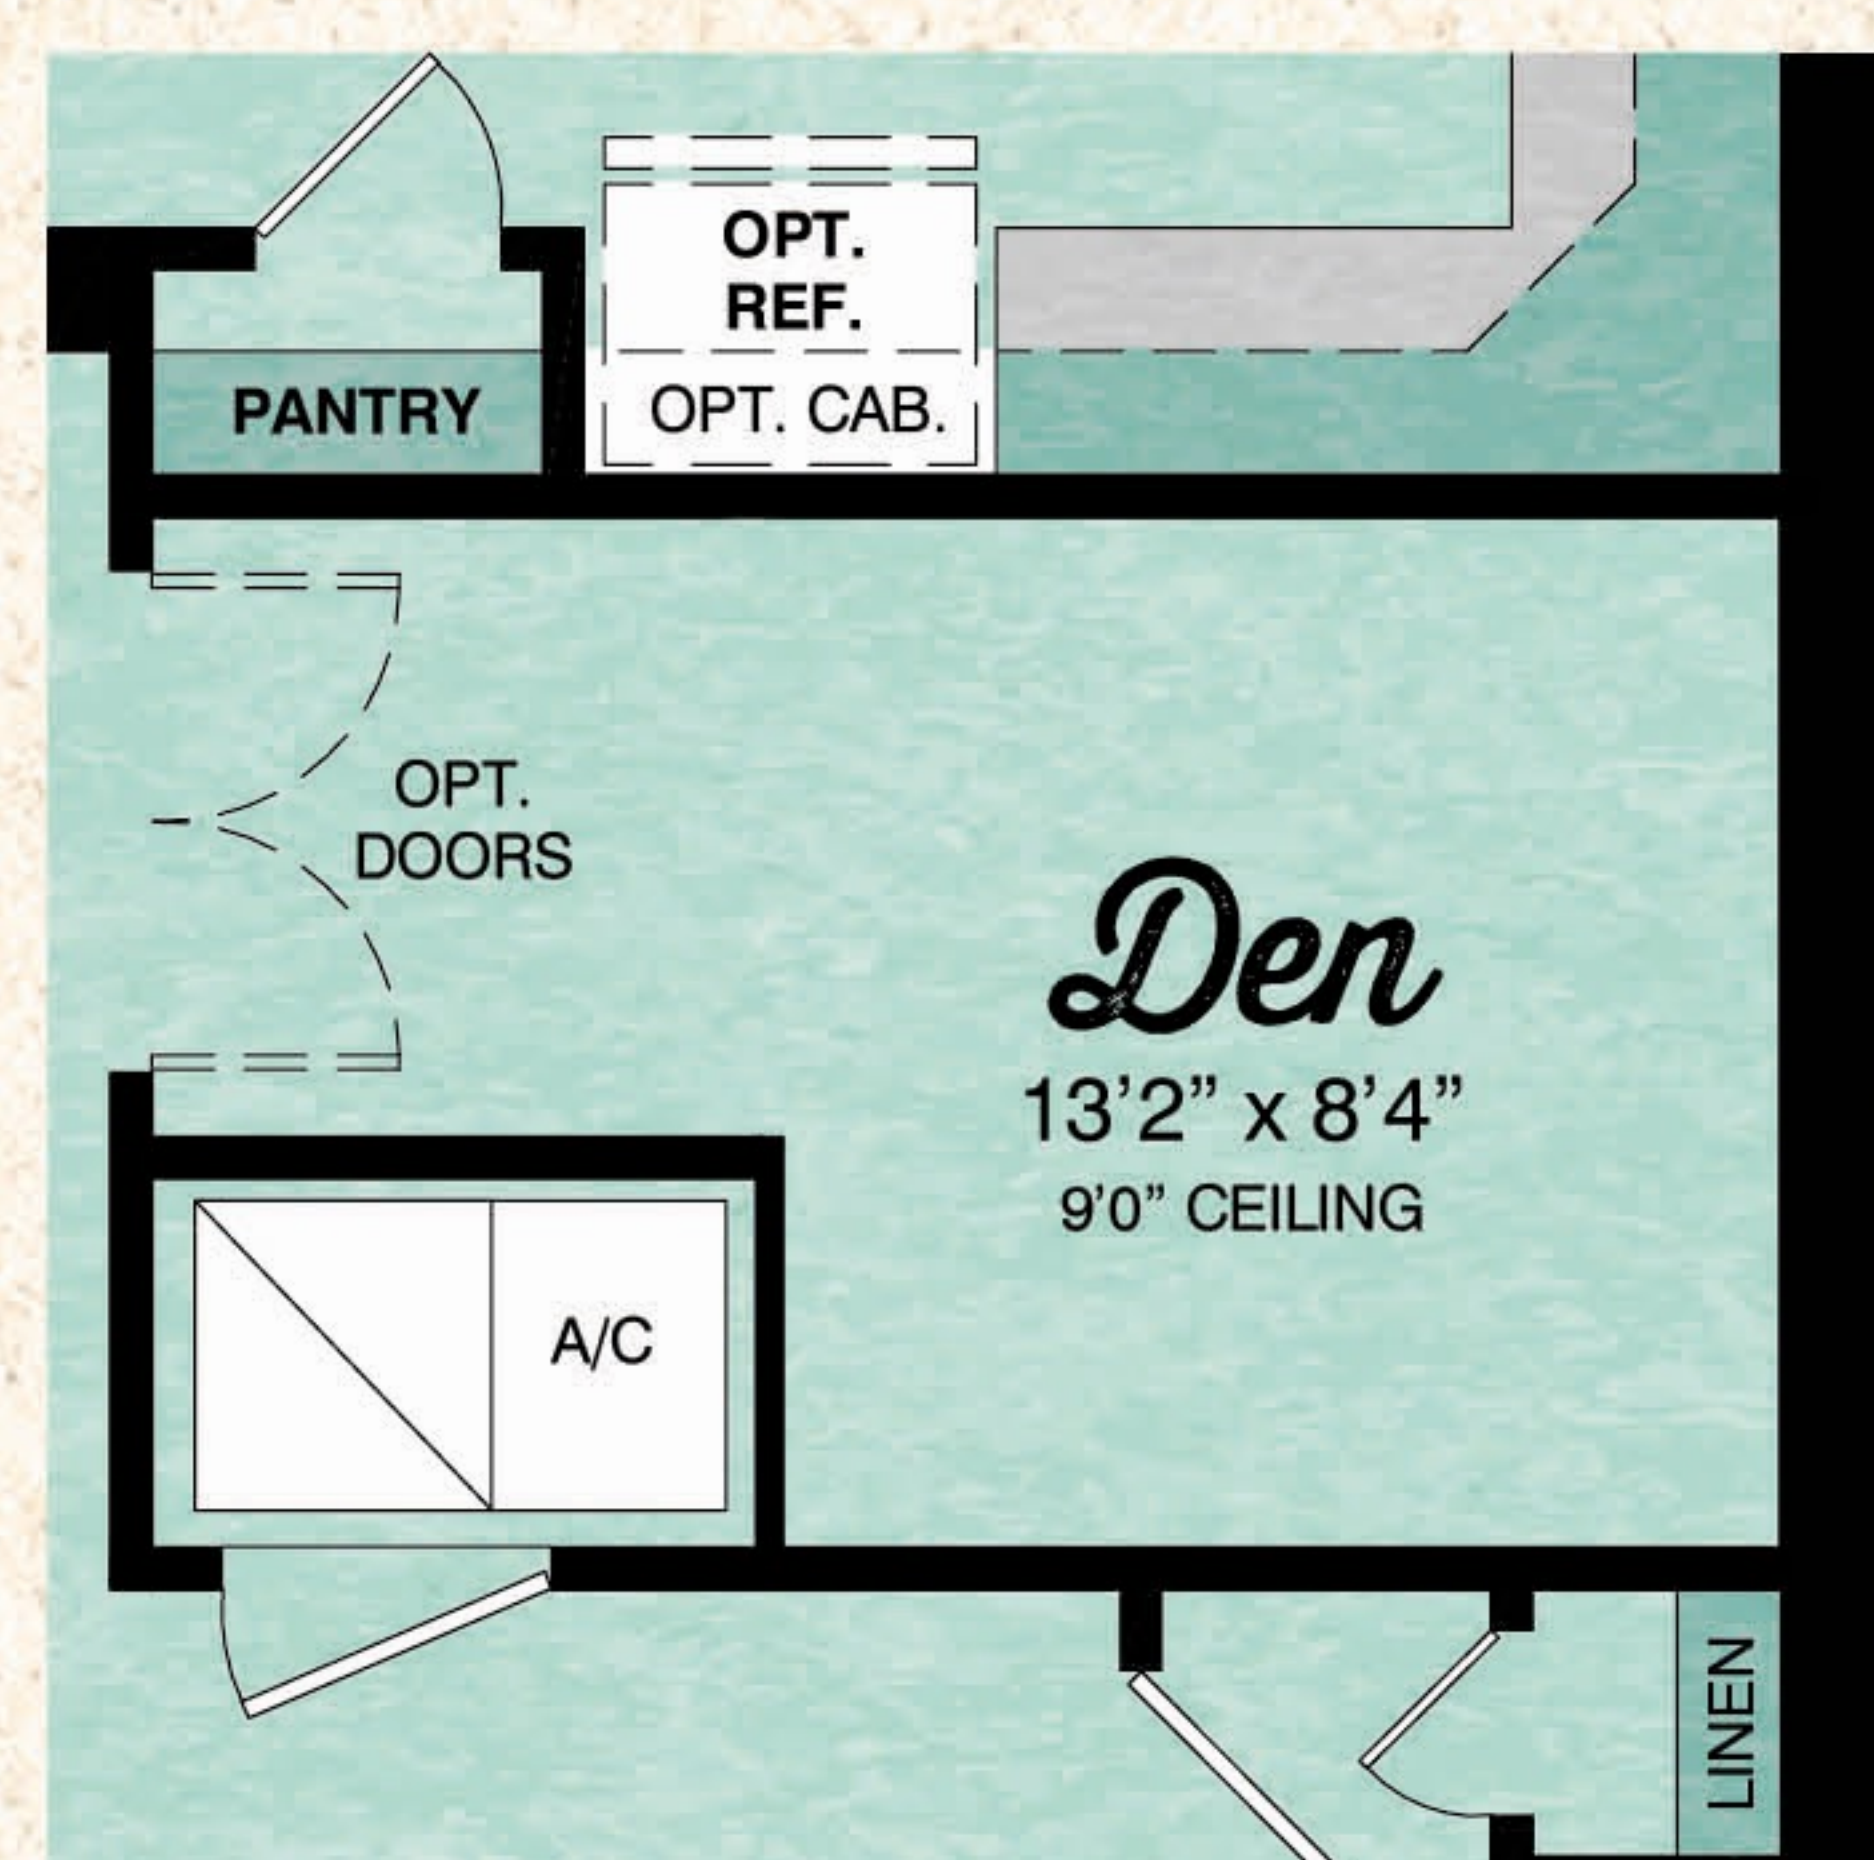

# Jamaica

2 Bedrooms, 2 Baths, Hobby, Covered Lanai, 2-Car Garage

Available Master Bath Variation

Available Den Variation

Total Living Area	1,507 S.F.
2-Car Garage	458 S.F.
Covered Entry	64 S.F.
Covered Lanai	135 S.F.
<b>Total Sq. Ft.</b>	<b>2,164 S.F.</b>