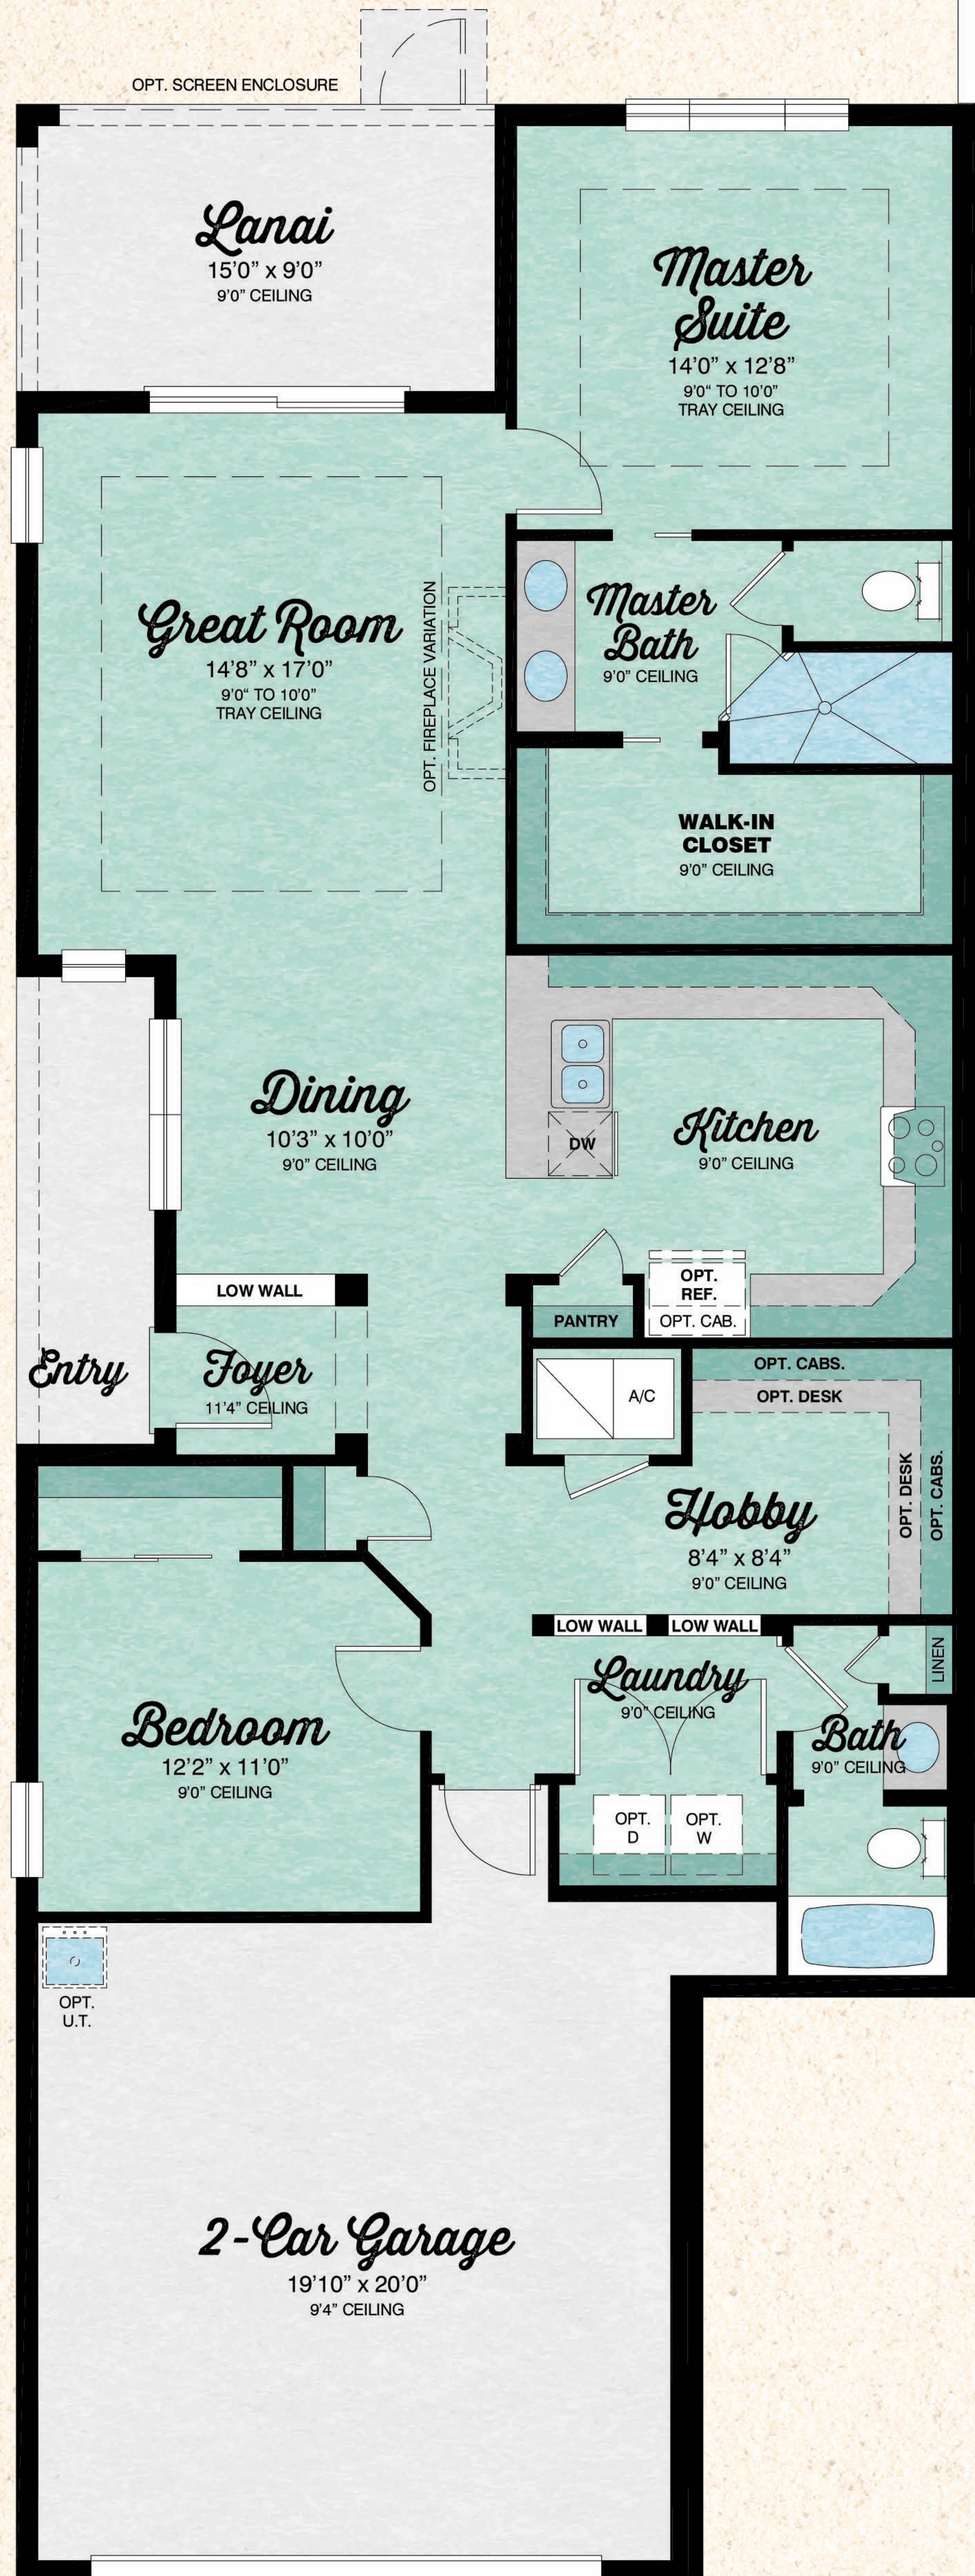

# Jamaica

2 Bedrooms, 2 Baths, Hobby, Covered Lanai, 2-Car Garage

Available Master Bath Variation

Available Den Variation

Total Living Area	1,507 S.F.
2-Car Garage	458 S.F.
Covered Entry	64 S.F.
Covered Lanai	135 S.F.
<b>Total Sq. Ft.</b>	<b>2,164 S.F.</b>