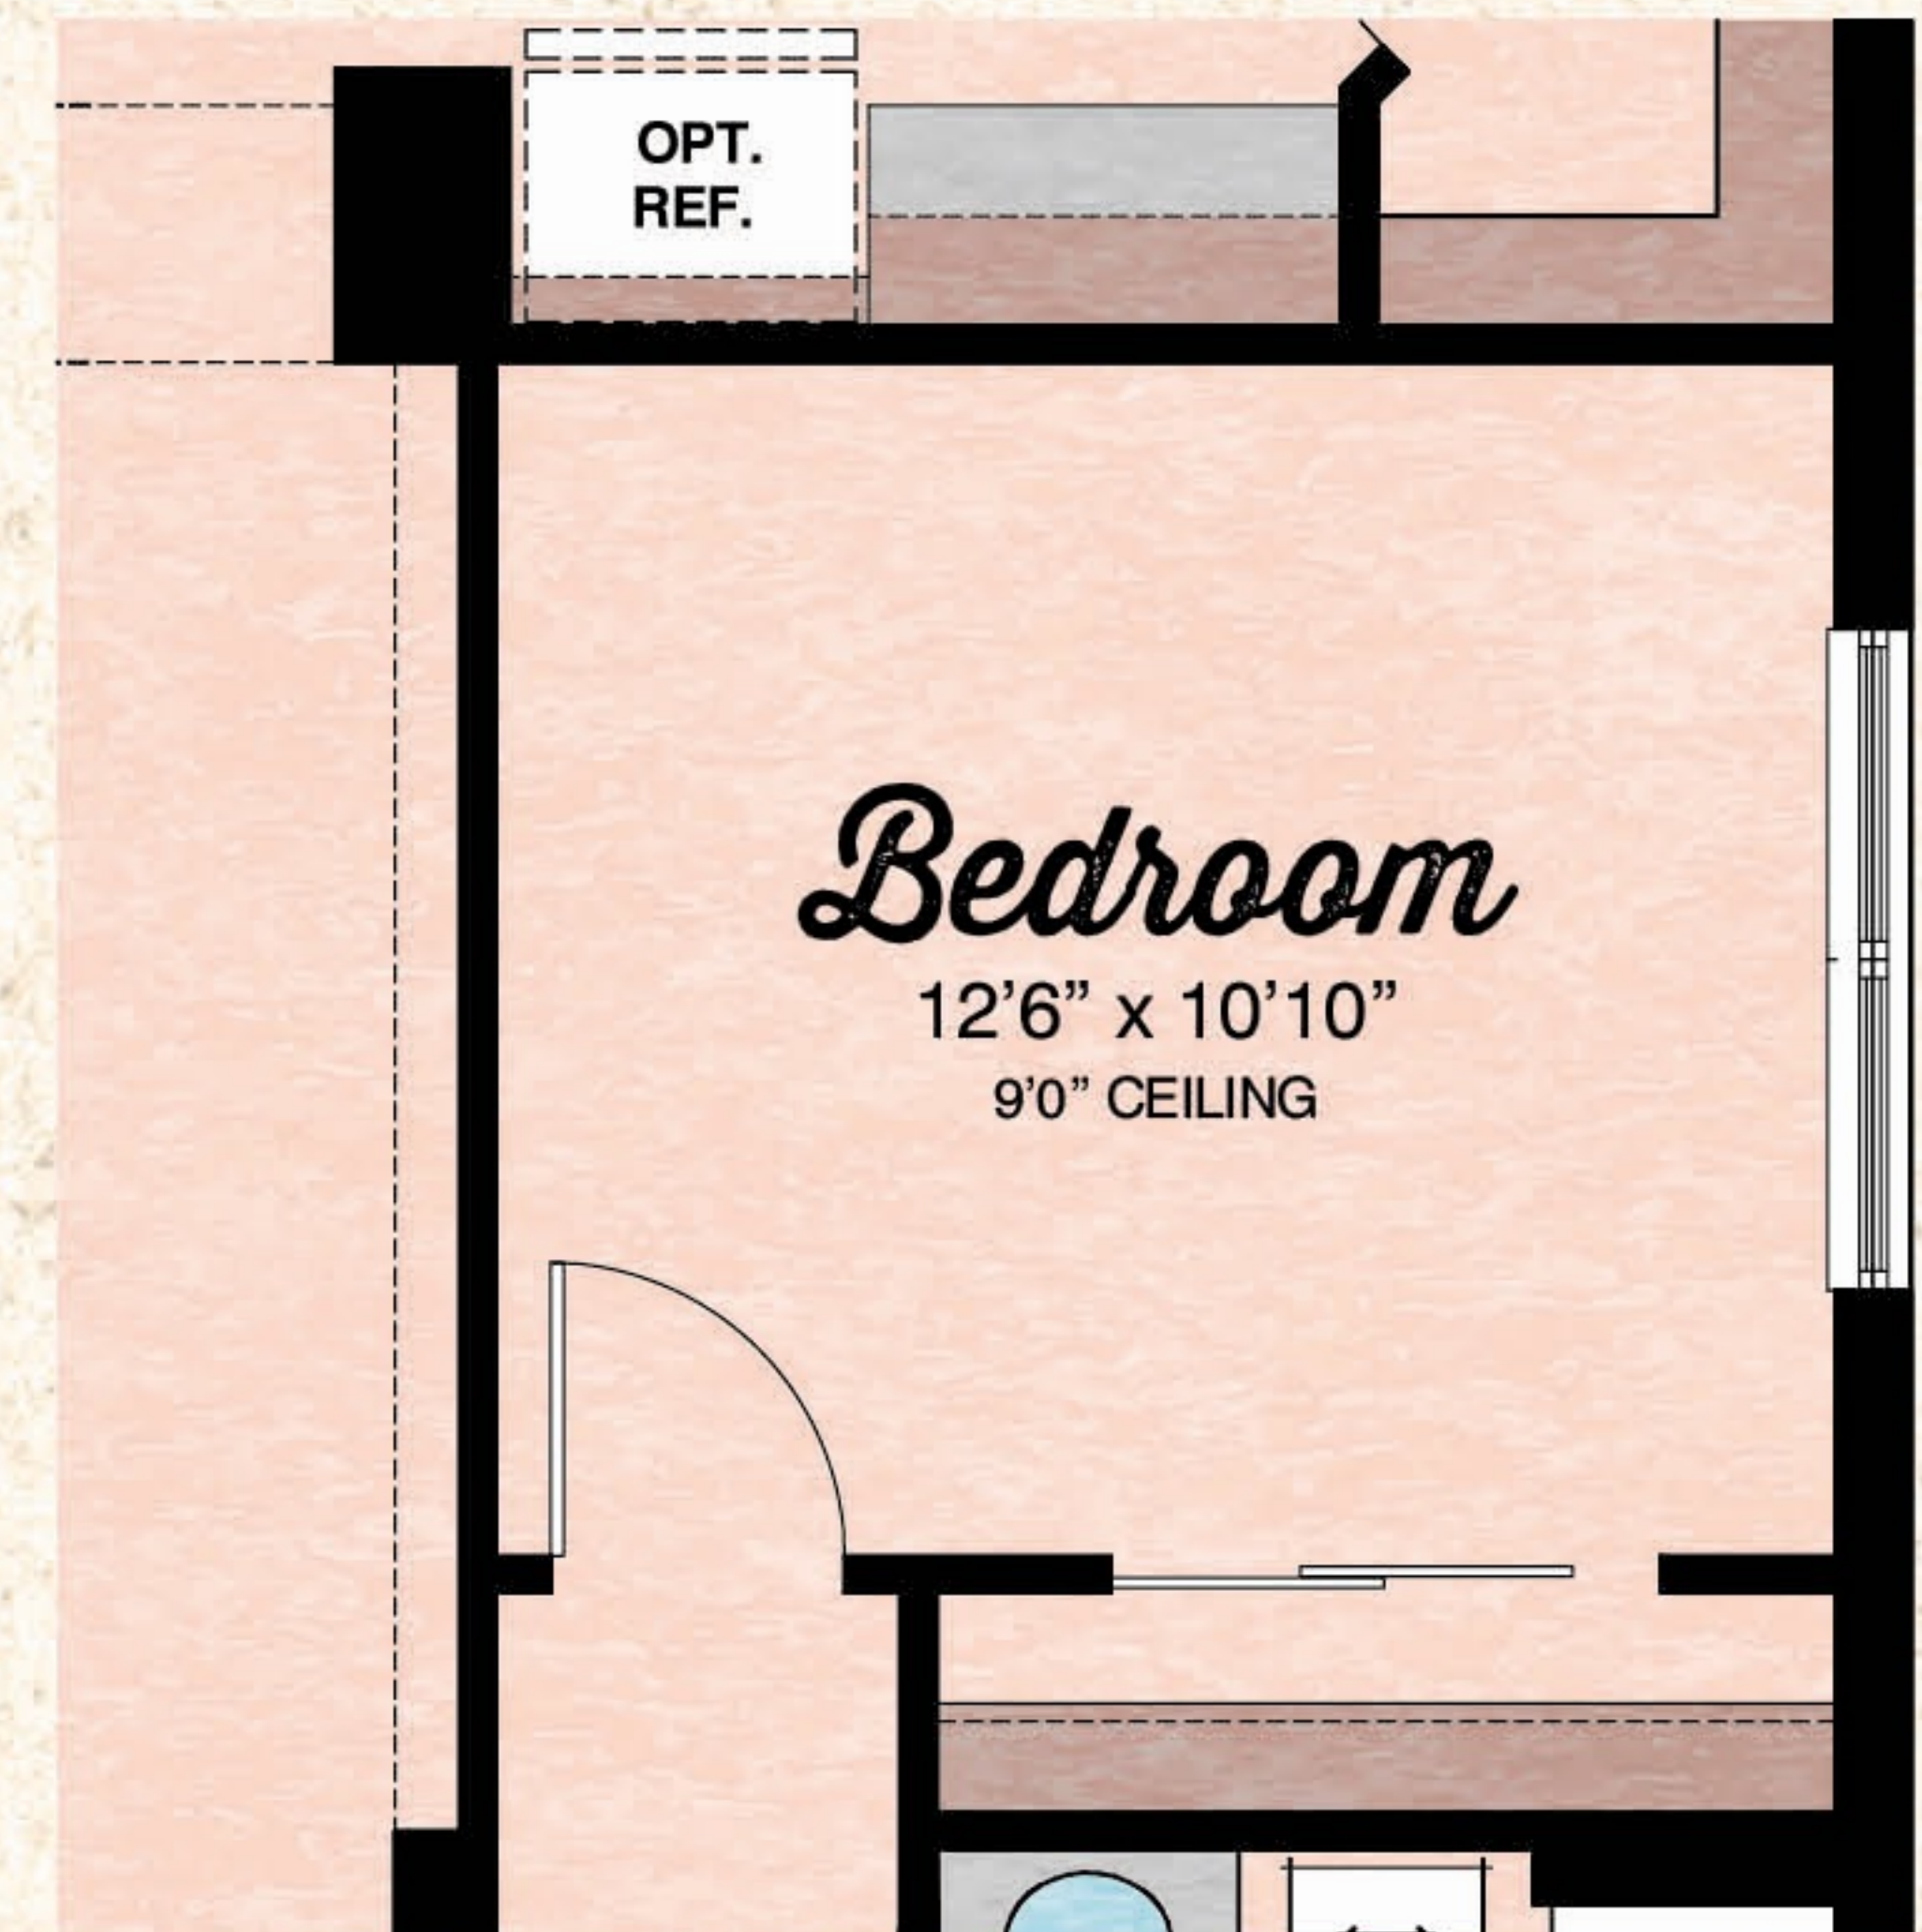

BEACH COLLECTION

Hammock

2 Bedrooms, 2.5 Baths, Den, Covered Lanai, 2-Car Garage

ELEVATION A

ELEVATION B

Available Master Bath Variation

Available Wet Bar/Dry Bar at Den Variation

Available Wet Bar/Dry Bar at Dining Variation

Available Bedroom Variation

| | |
|----------------------|-------------------|
| Total Living Area | 2,114 S.F. |
| 2-Car Garage | 437 S.F. |
| Covered Entry | 18 S.F. |
| Covered Lanai | 235 S.F. |
| Total Sq. Ft. | 2,804 S.F. |