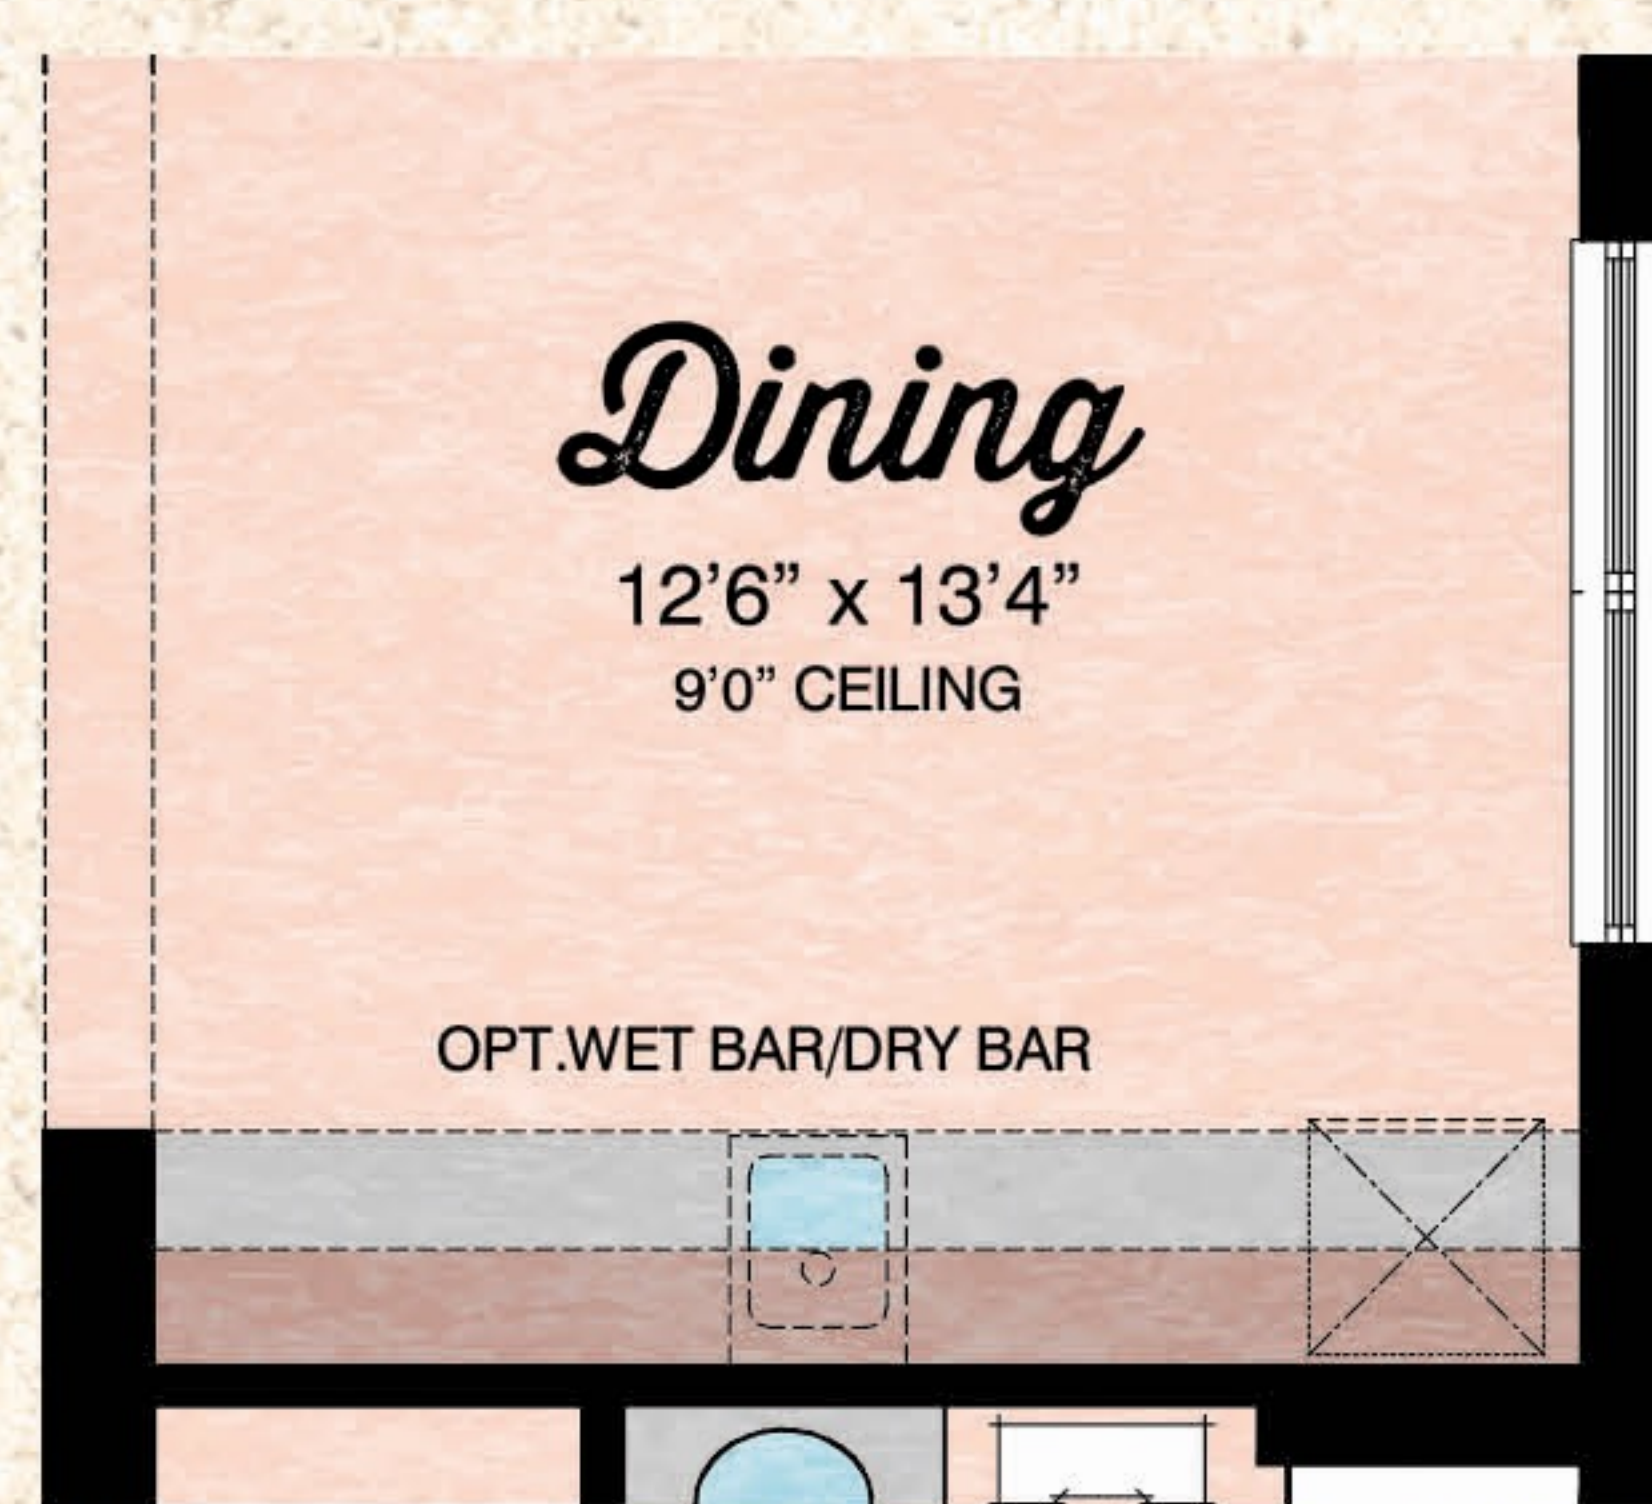

BEACH COLLECTION

Hammock

2 Bedrooms, 2.5 Baths, Den, Covered Lanai, 2-Car Garage

ELEVATION A

ELEVATION B

Available Master Bath Variation

Available Wet Bar/Dry Bar at Den Variation

Available Wet Bar/Dry Bar at Dining Variation

Available Bedroom Variation

| | |
|----------------------|-------------------|
| Total Living Area | 2,114 S.F. |
| 2-Car Garage | 437 S.F. |
| Covered Entry | 18 S.F. |
| Covered Lanai | 235 S.F. |
| Total Sq. Ft. | 2,804 S.F. |