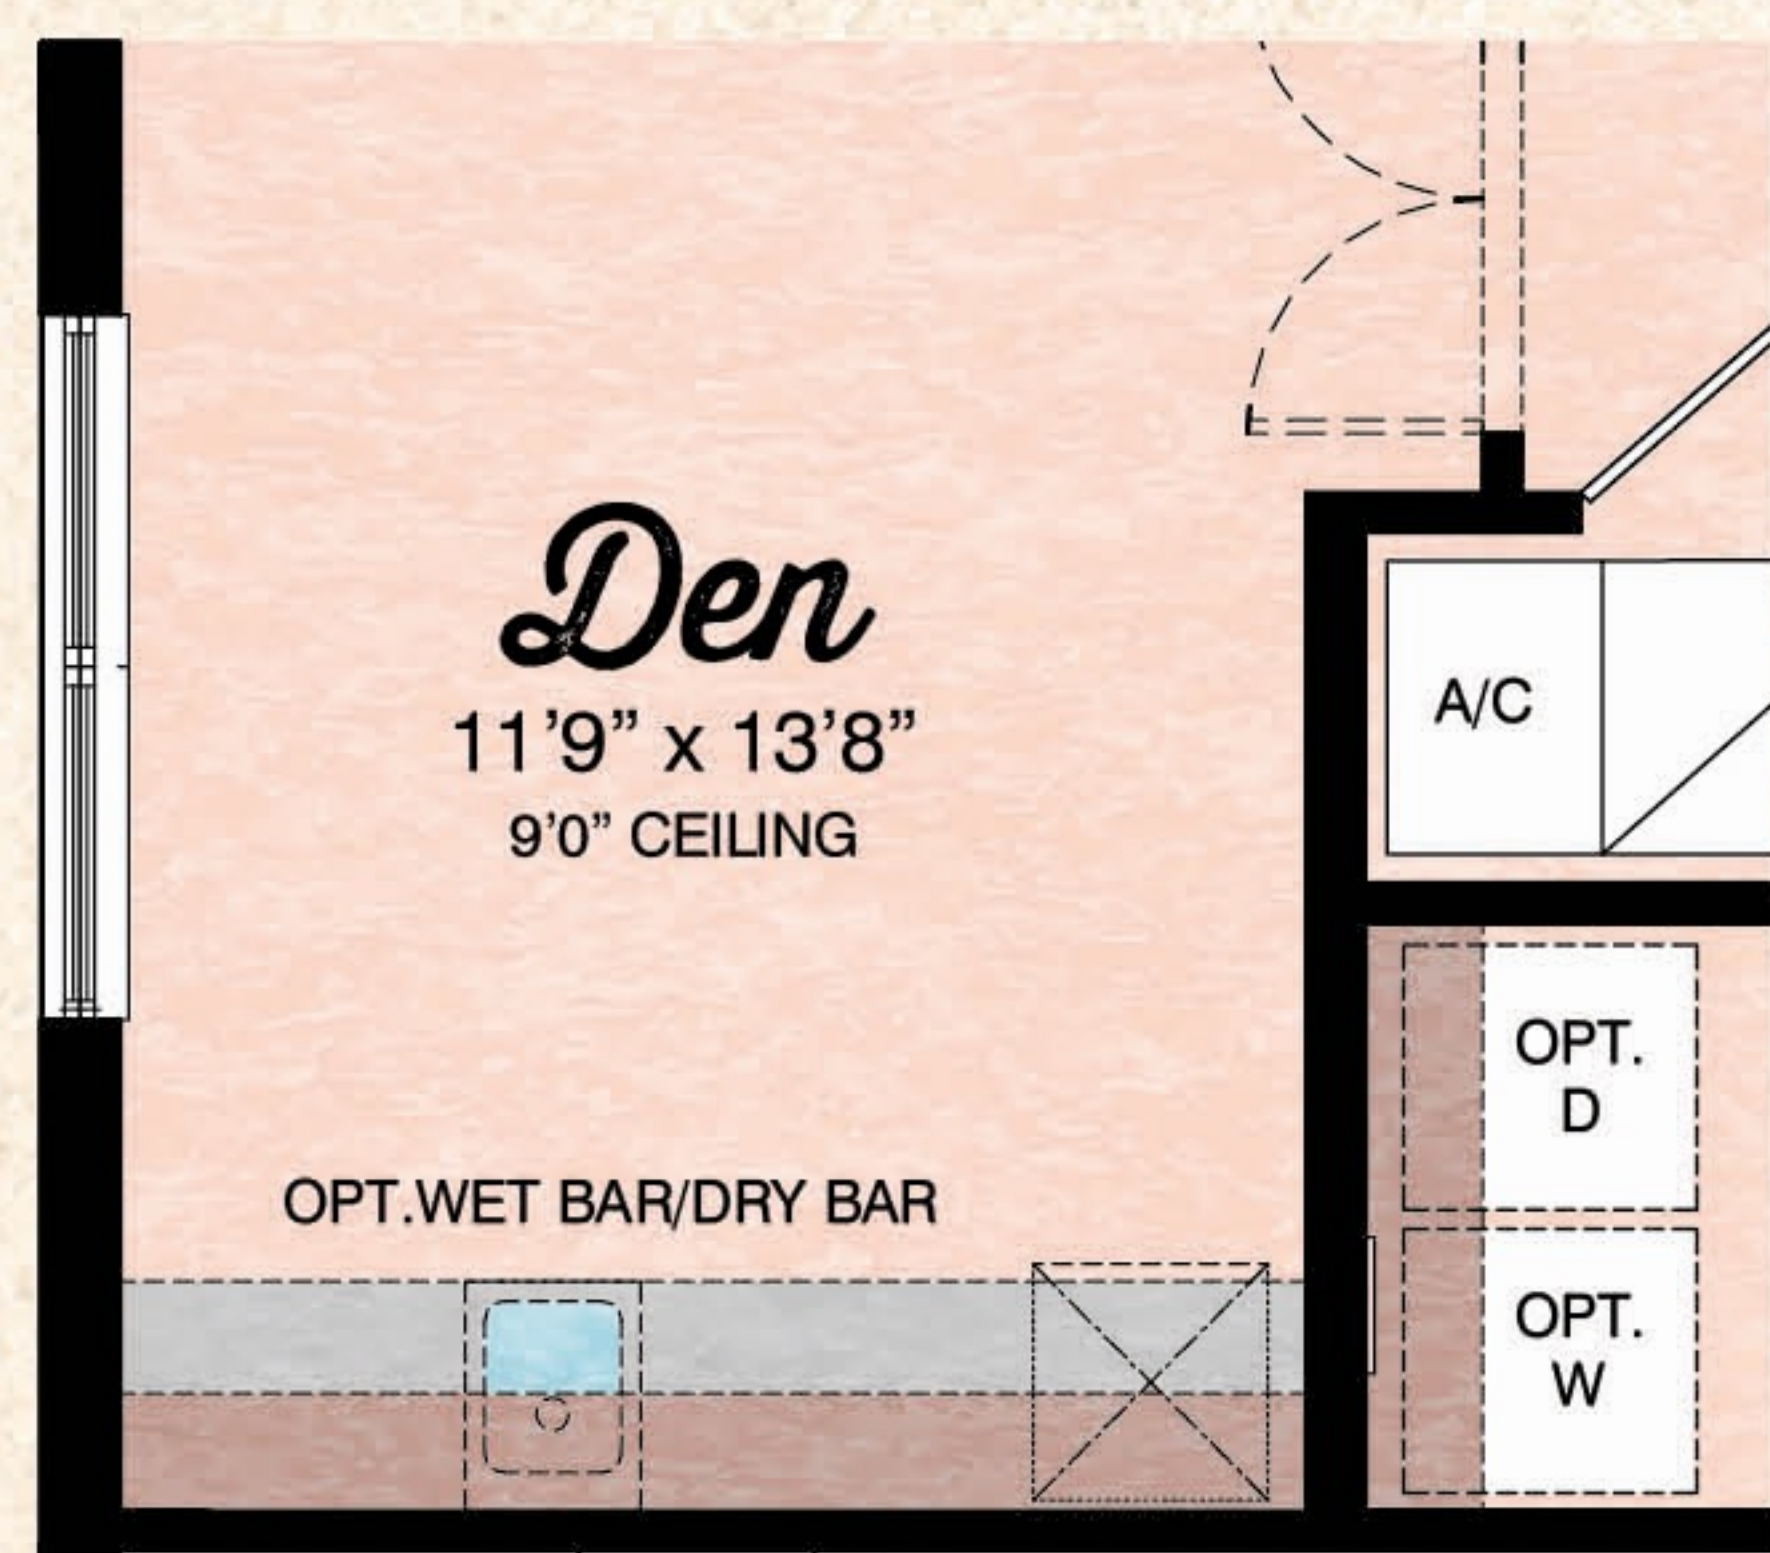

BEACH COLLECTION

Hammock

2 Bedrooms, 2.5 Baths, Den, Covered Lanai, 2-Car Garage

ELEVATION A

ELEVATION B

Available Master Bath Variation

Available Wet Bar/Dry Bar at Den Variation

Available Wet Bar/Dry Bar at Dining Variation

Available Bedroom Variation

| | |
|----------------------|-------------------|
| Total Living Area | 2,114 S.F. |
| 2-Car Garage | 437 S.F. |
| Covered Entry | 18 S.F. |
| Covered Lanai | 235 S.F. |
| Total Sq. Ft. | 2,804 S.F. |