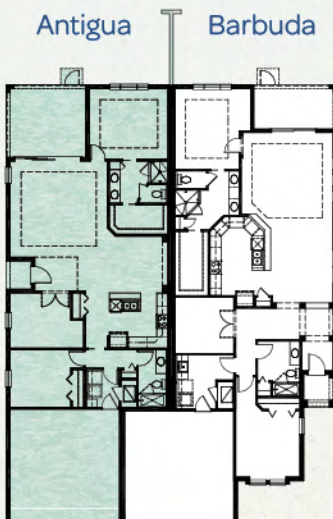

Antigua

2 Bedrooms, 2 Baths, Den, Covered Lanai, 2-Car Garage

Available Bedroom Variation

Total Living Area	1,558 S.F.
2-Car Garage	441 S.F.
Covered Entry	23 S.F.
Covered Lanai	189 S.F.
Total Sq. Ft.	2,211 S.F.