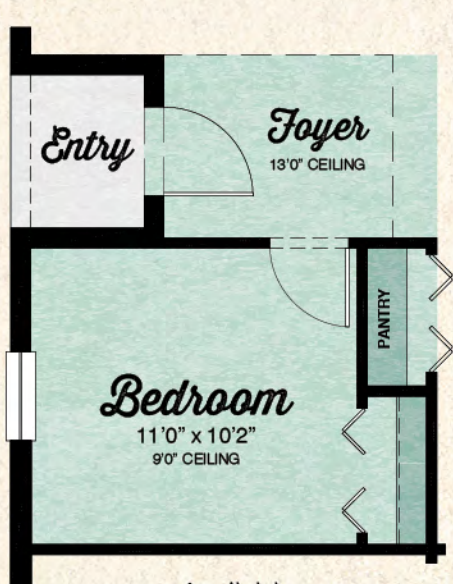

Antigua

2 Bedrooms, 2 Baths, Den, Covered Lanai, 2-Car Garage

Available Bedroom Variation

Total Living Area	1,558 S.F.
2-Car Garage	441 S.F.
Covered Entry	23 S.F.
Covered Lanai	189 S.F.
Total Sq. Ft.	2,211 S.F.