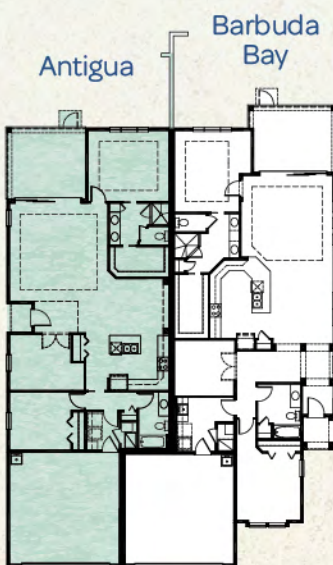

Antigua

2 Bedrooms, 2 Baths, Den, Covered Lanai, 2-Car Garage

Available Bedroom Variation

Total Living Area	1,558 S.F.
2-Car Garage	441 S.F.
Covered Entry	23 S.F.
Covered Lanai	189 S.F.
Total Sq. Ft.	2,211 S.F.