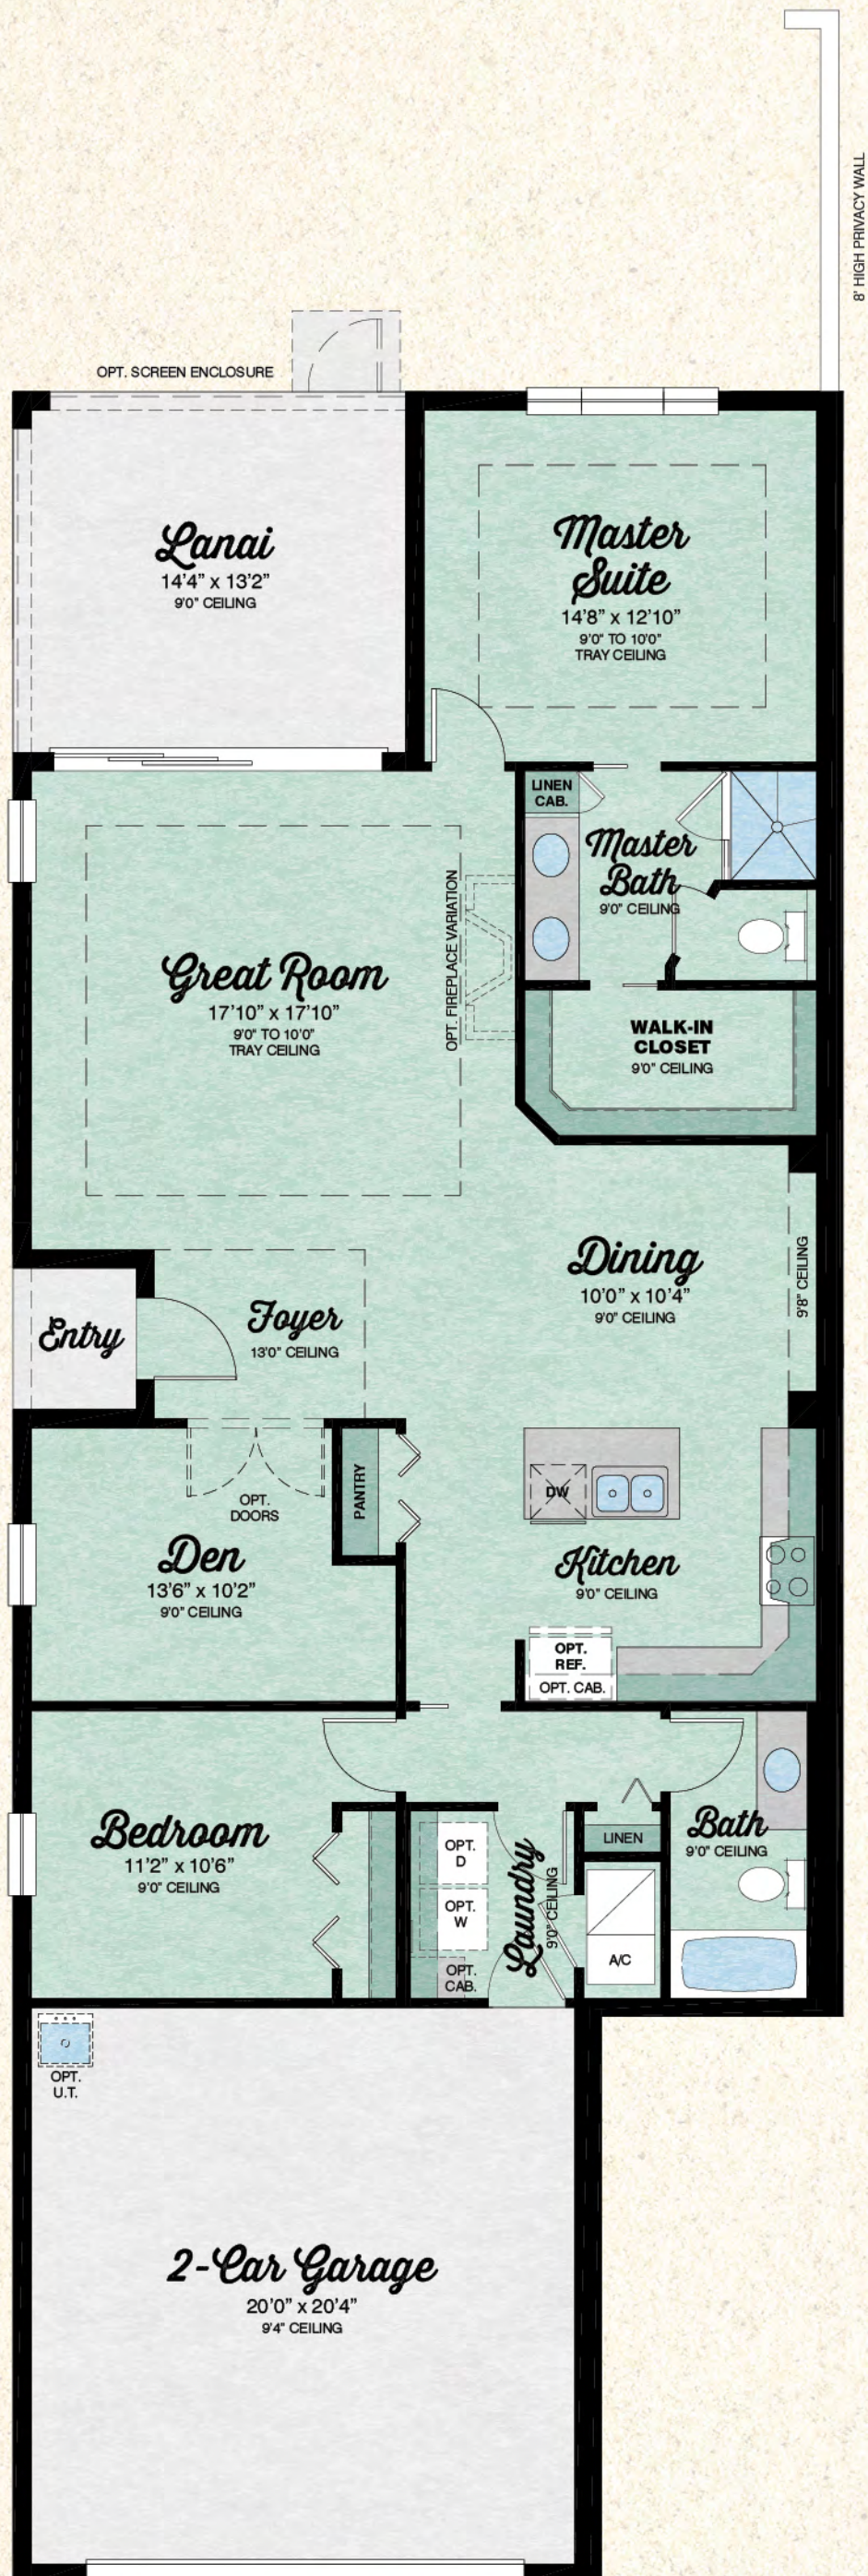

Antigua

2 Bedrooms, 2 Baths, Den, Covered Lanai, 2-Car Garage

Available Bedroom Variation

Total Living Area	1,558 S.F.
2-Car Garage	441 S.F.
Covered Entry	23 S.F.
Covered Lanai	189 S.F.
Total Sq. Ft.	2,211 S.F.