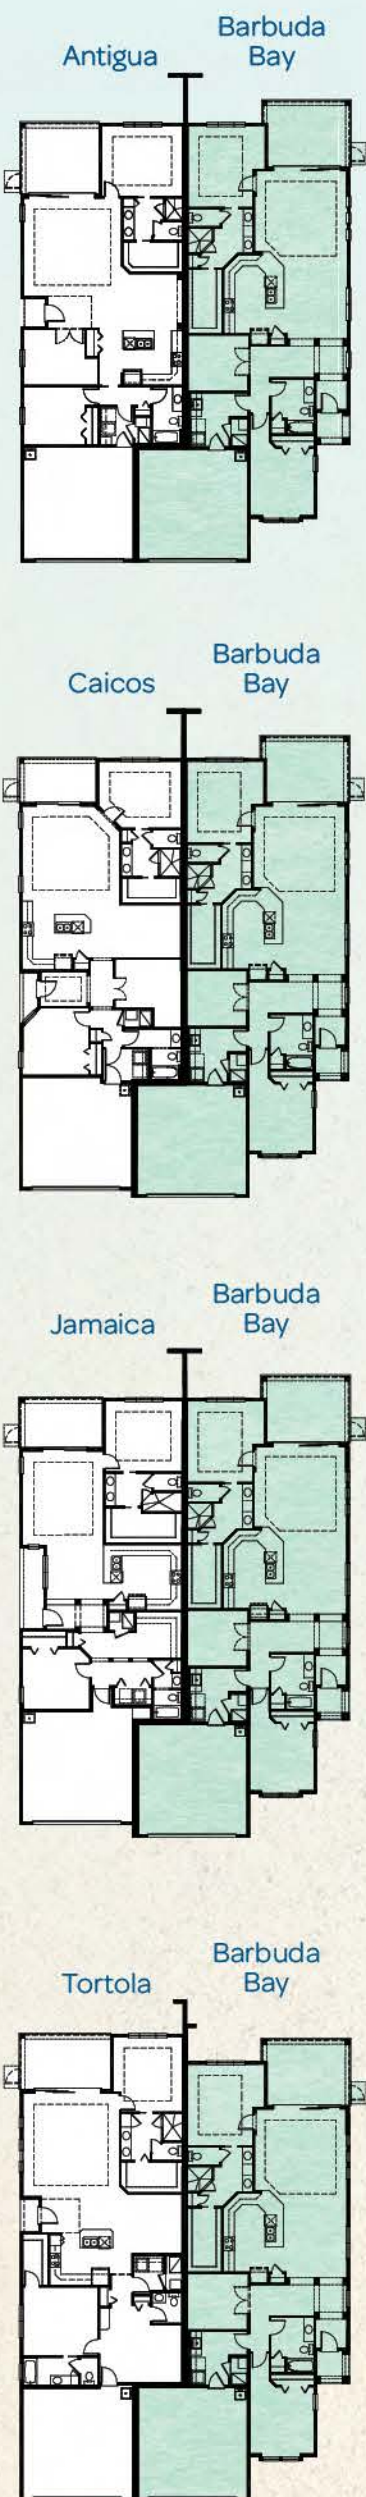

CARIBBEAN COLLECTION

Barbuda Bay

2 Bedrooms, 2 Baths, Den, Covered Lanai, 2-Car Garage

Available
Accessible
Master Bath
Variation

Available
Wet Bar/Dry Bar
At Den Variation

| | |
|----------------------|-------------------|
| Total Living Area | 1,785 S.F. |
| 2-Car Garage | 429 S.F. |
| Covered Entry | 36 S.F. |
| Covered Lanai | 180 S.F. |
| Total Sq. Ft. | 2,430 S.F. |