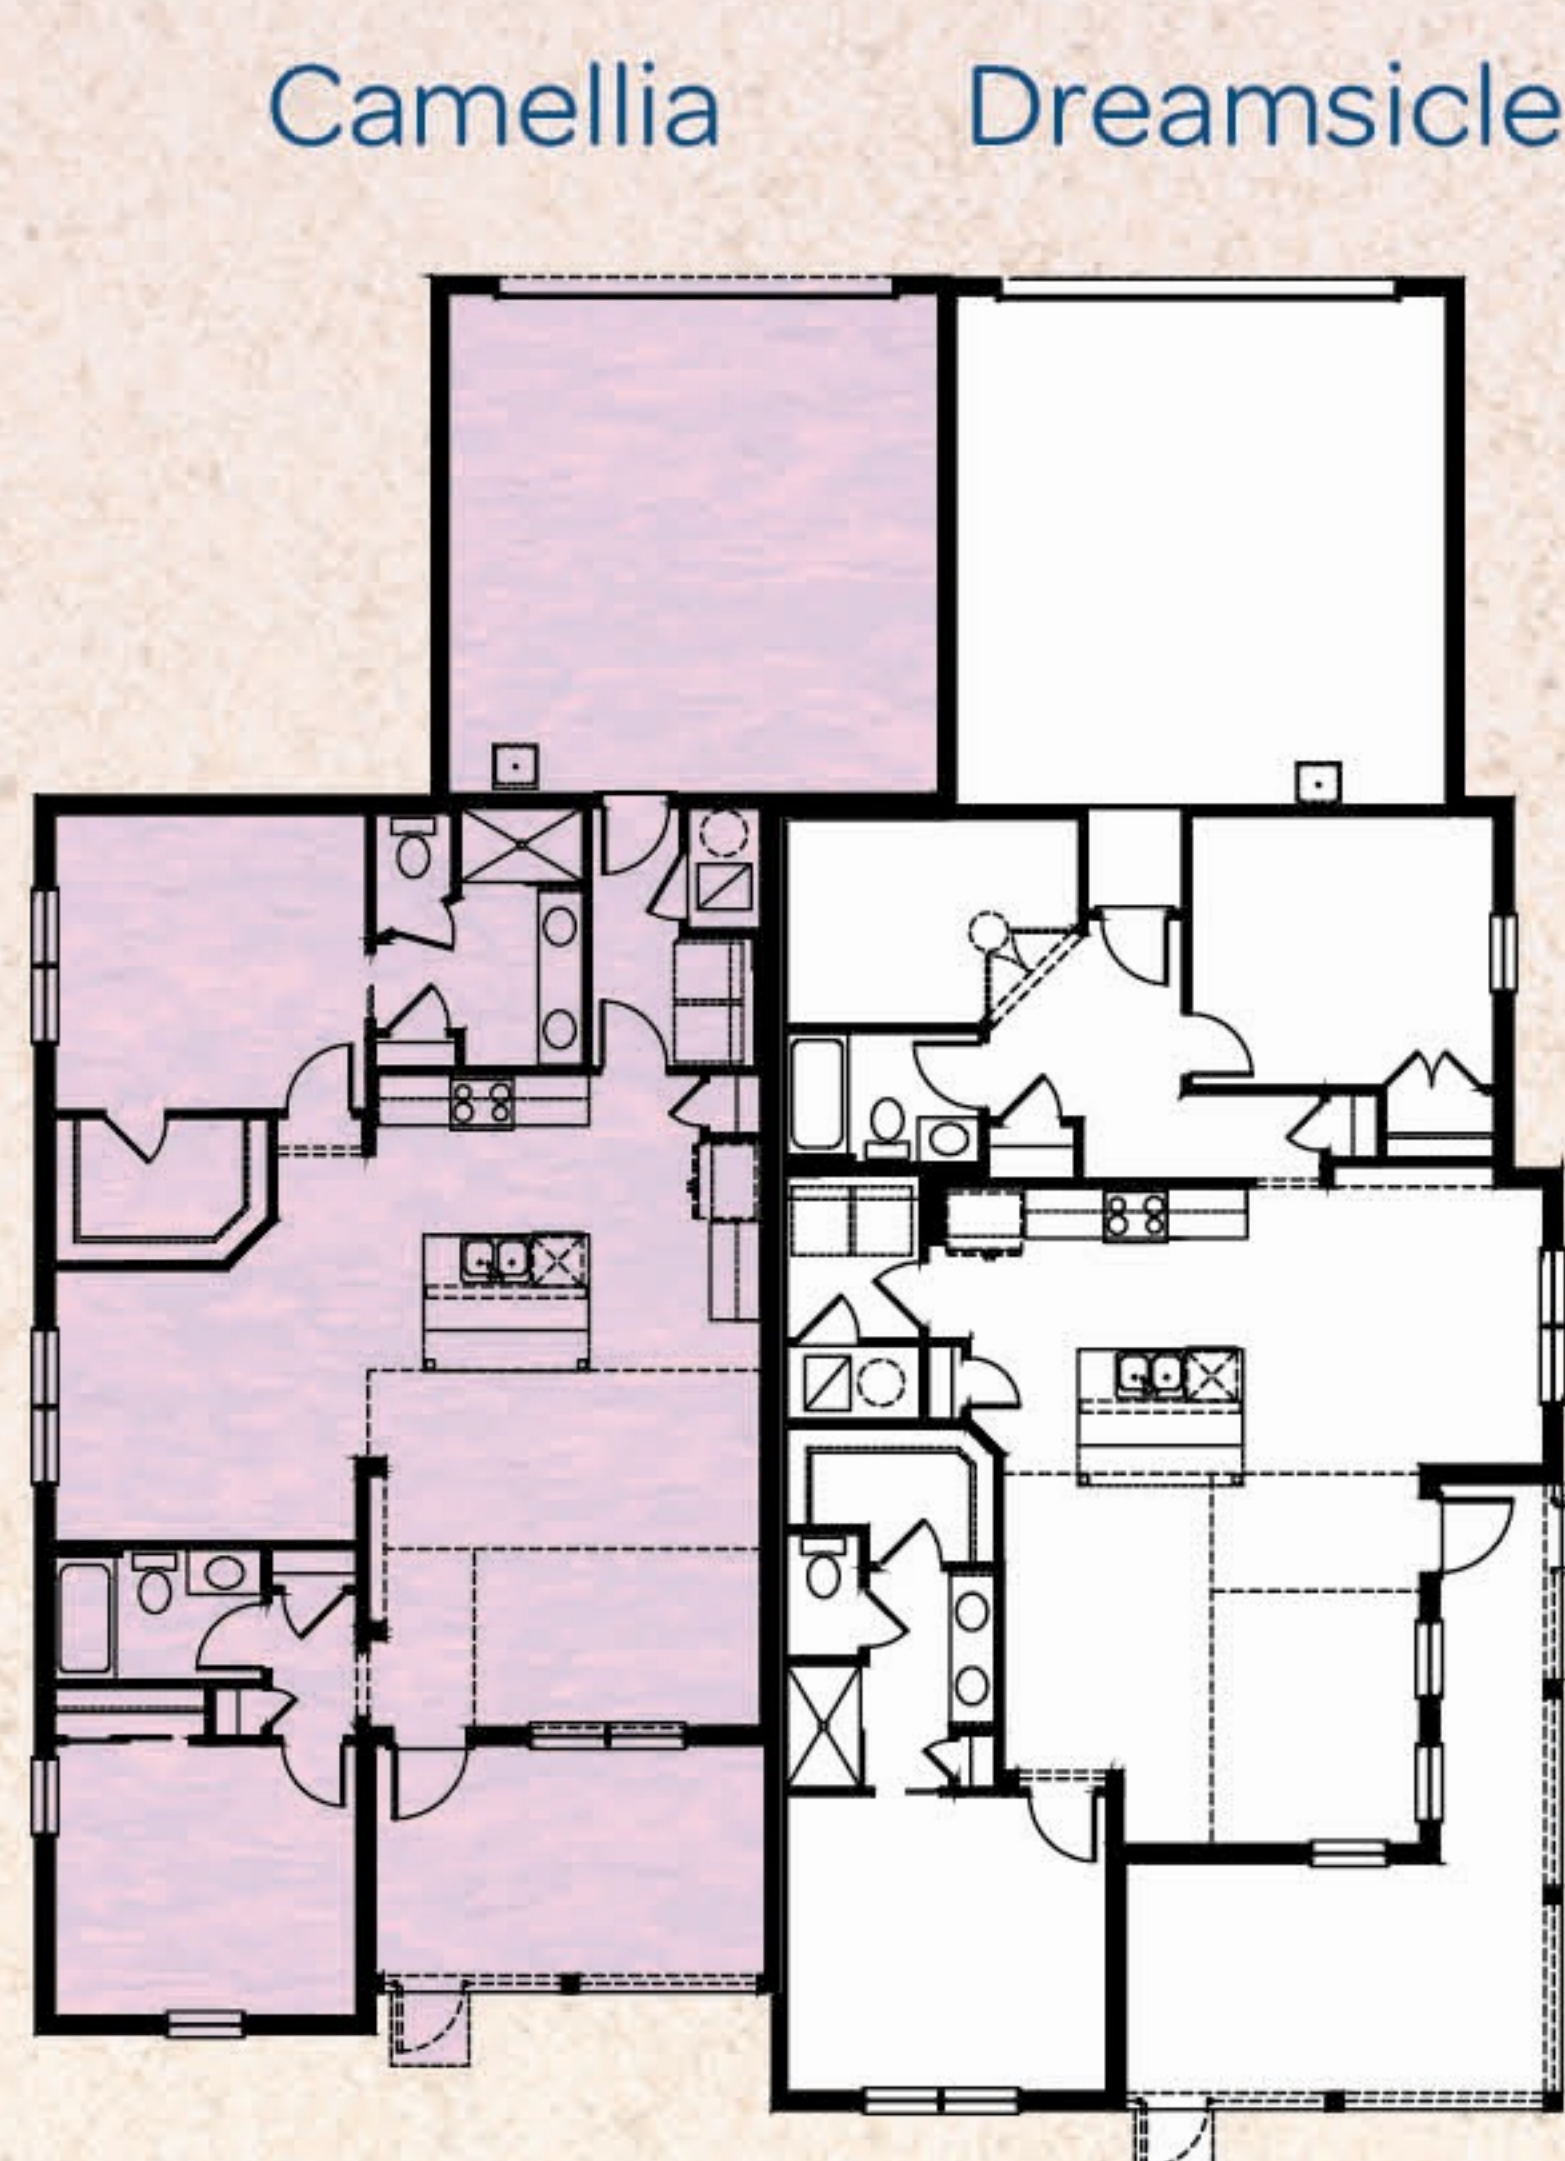

CONCH COTTAGES

Camellia

2 Bedrooms, 2 Baths, 2-Car Garage

Total Living Area	1,315 S.F.
2-Car Garage	444 S.F.
Covered Porch	165 S.F.
Total Sq. Ft.	1,924 S.F.