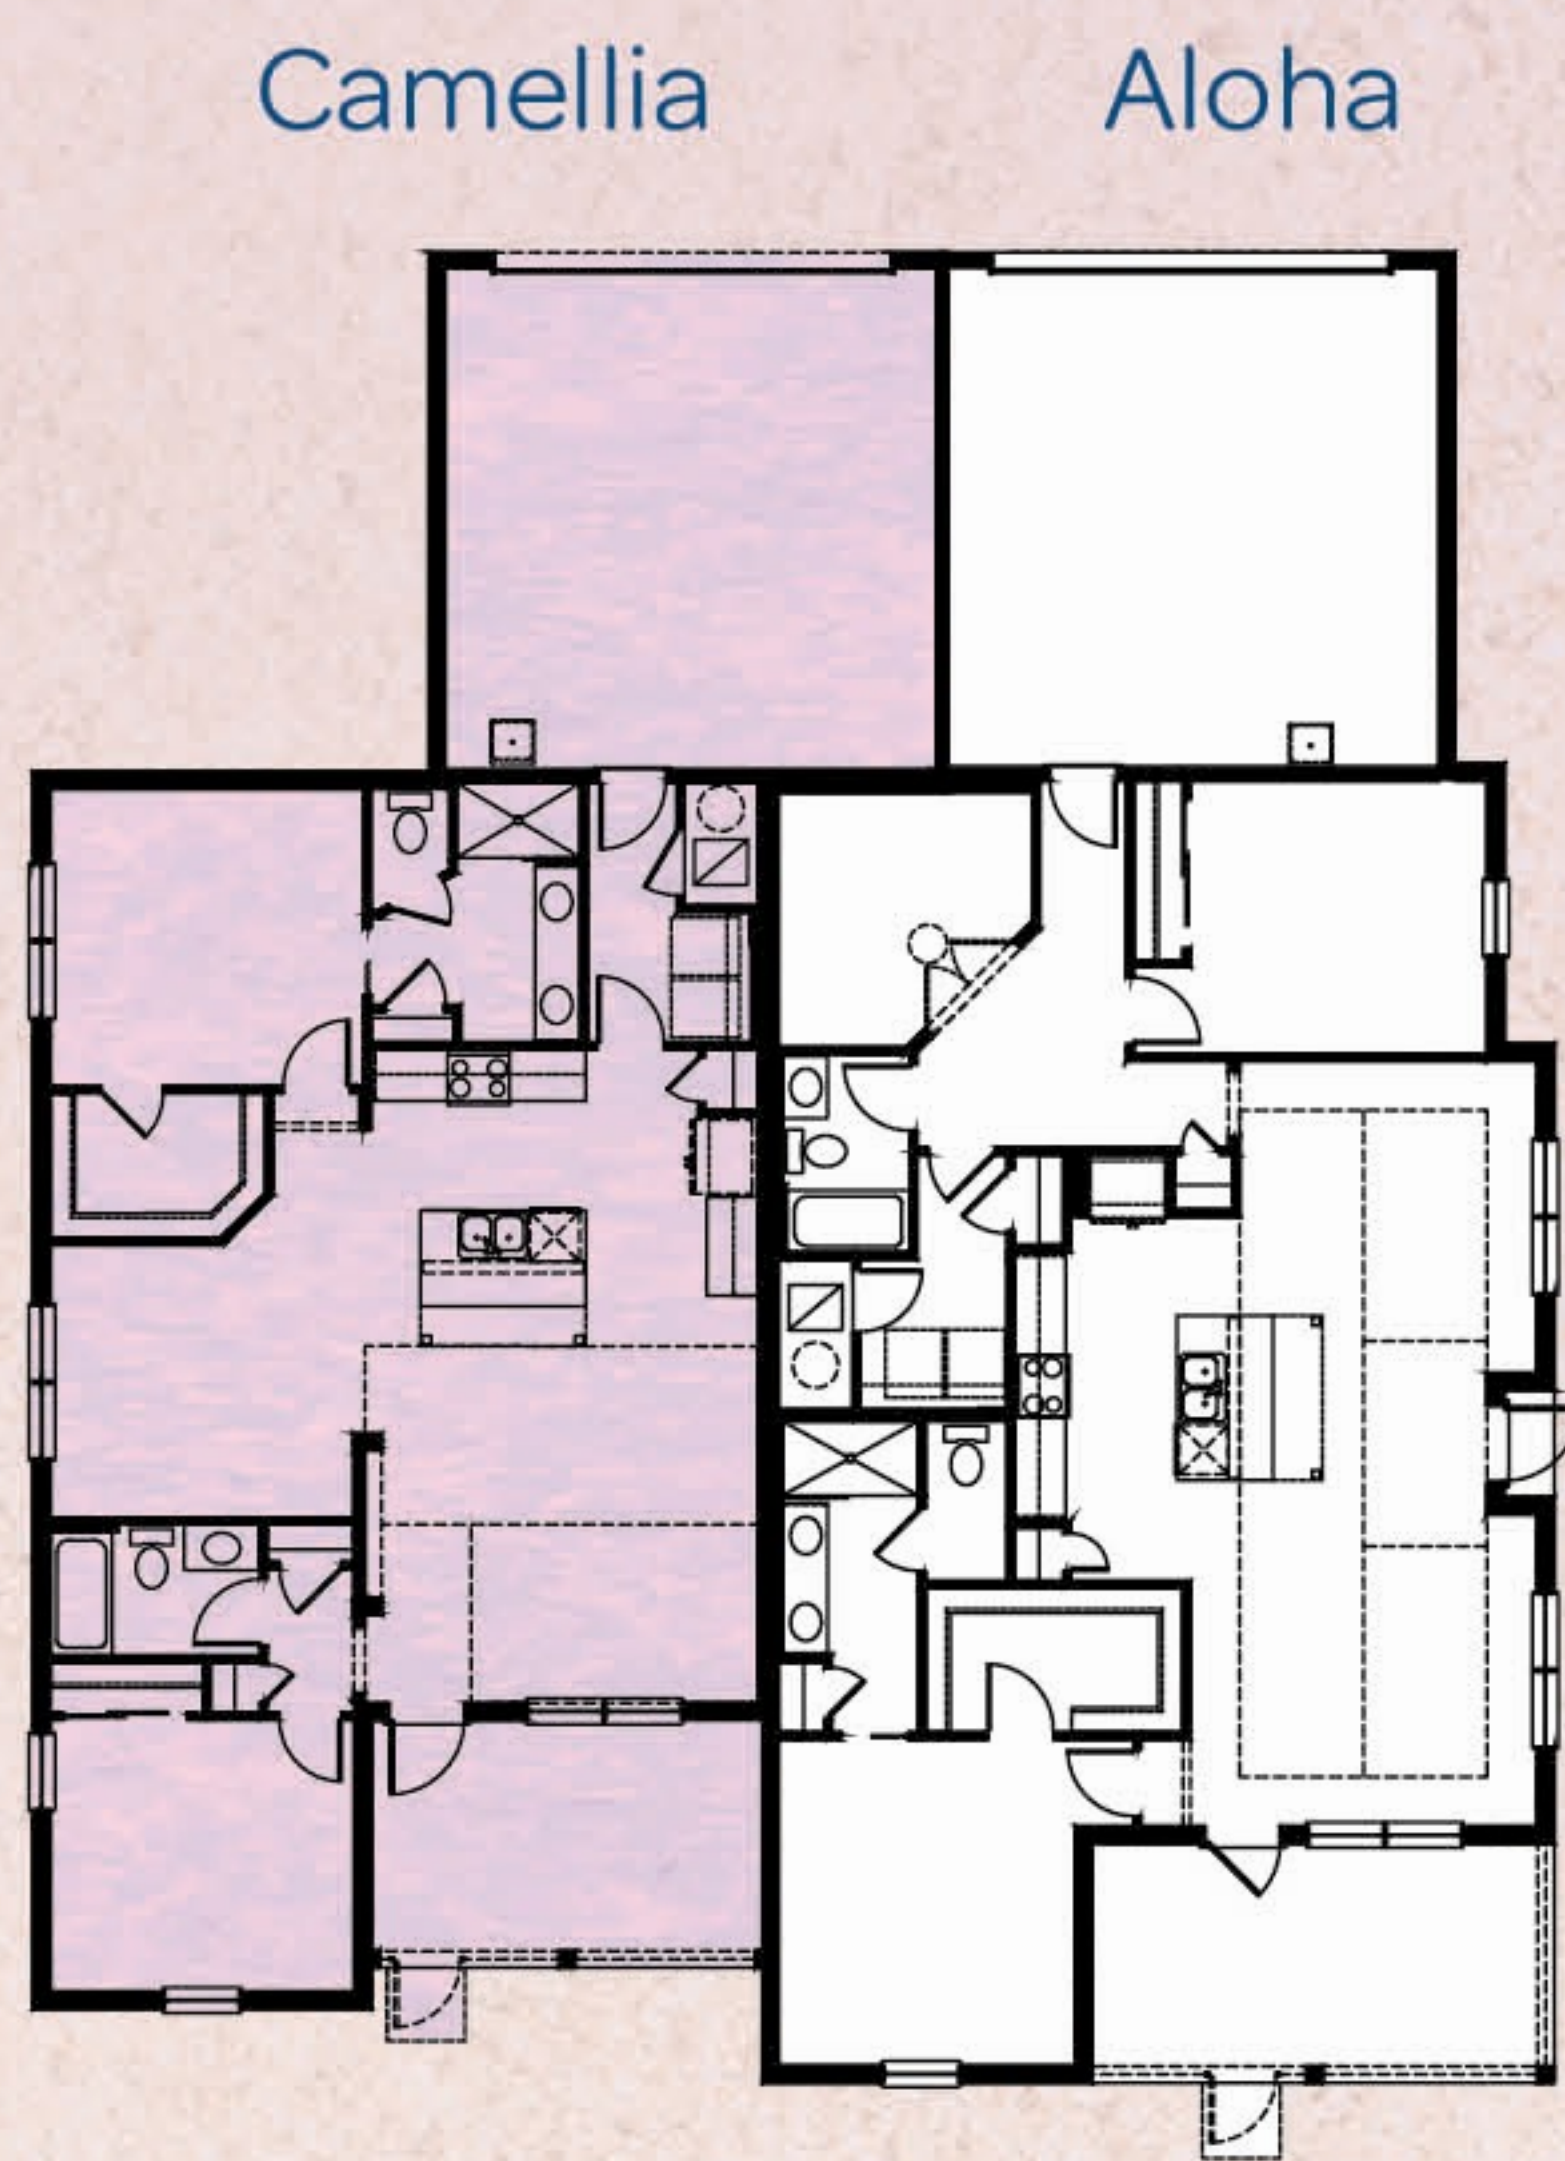

CONCH COTTAGES

Camellia

2 Bedrooms, 2 Baths, 2-Car Garage

Total Living Area	1,315 S.F.
2-Car Garage	444 S.F.
Covered Porch	165 S.F.
Total Sq. Ft.	1,924 S.F.