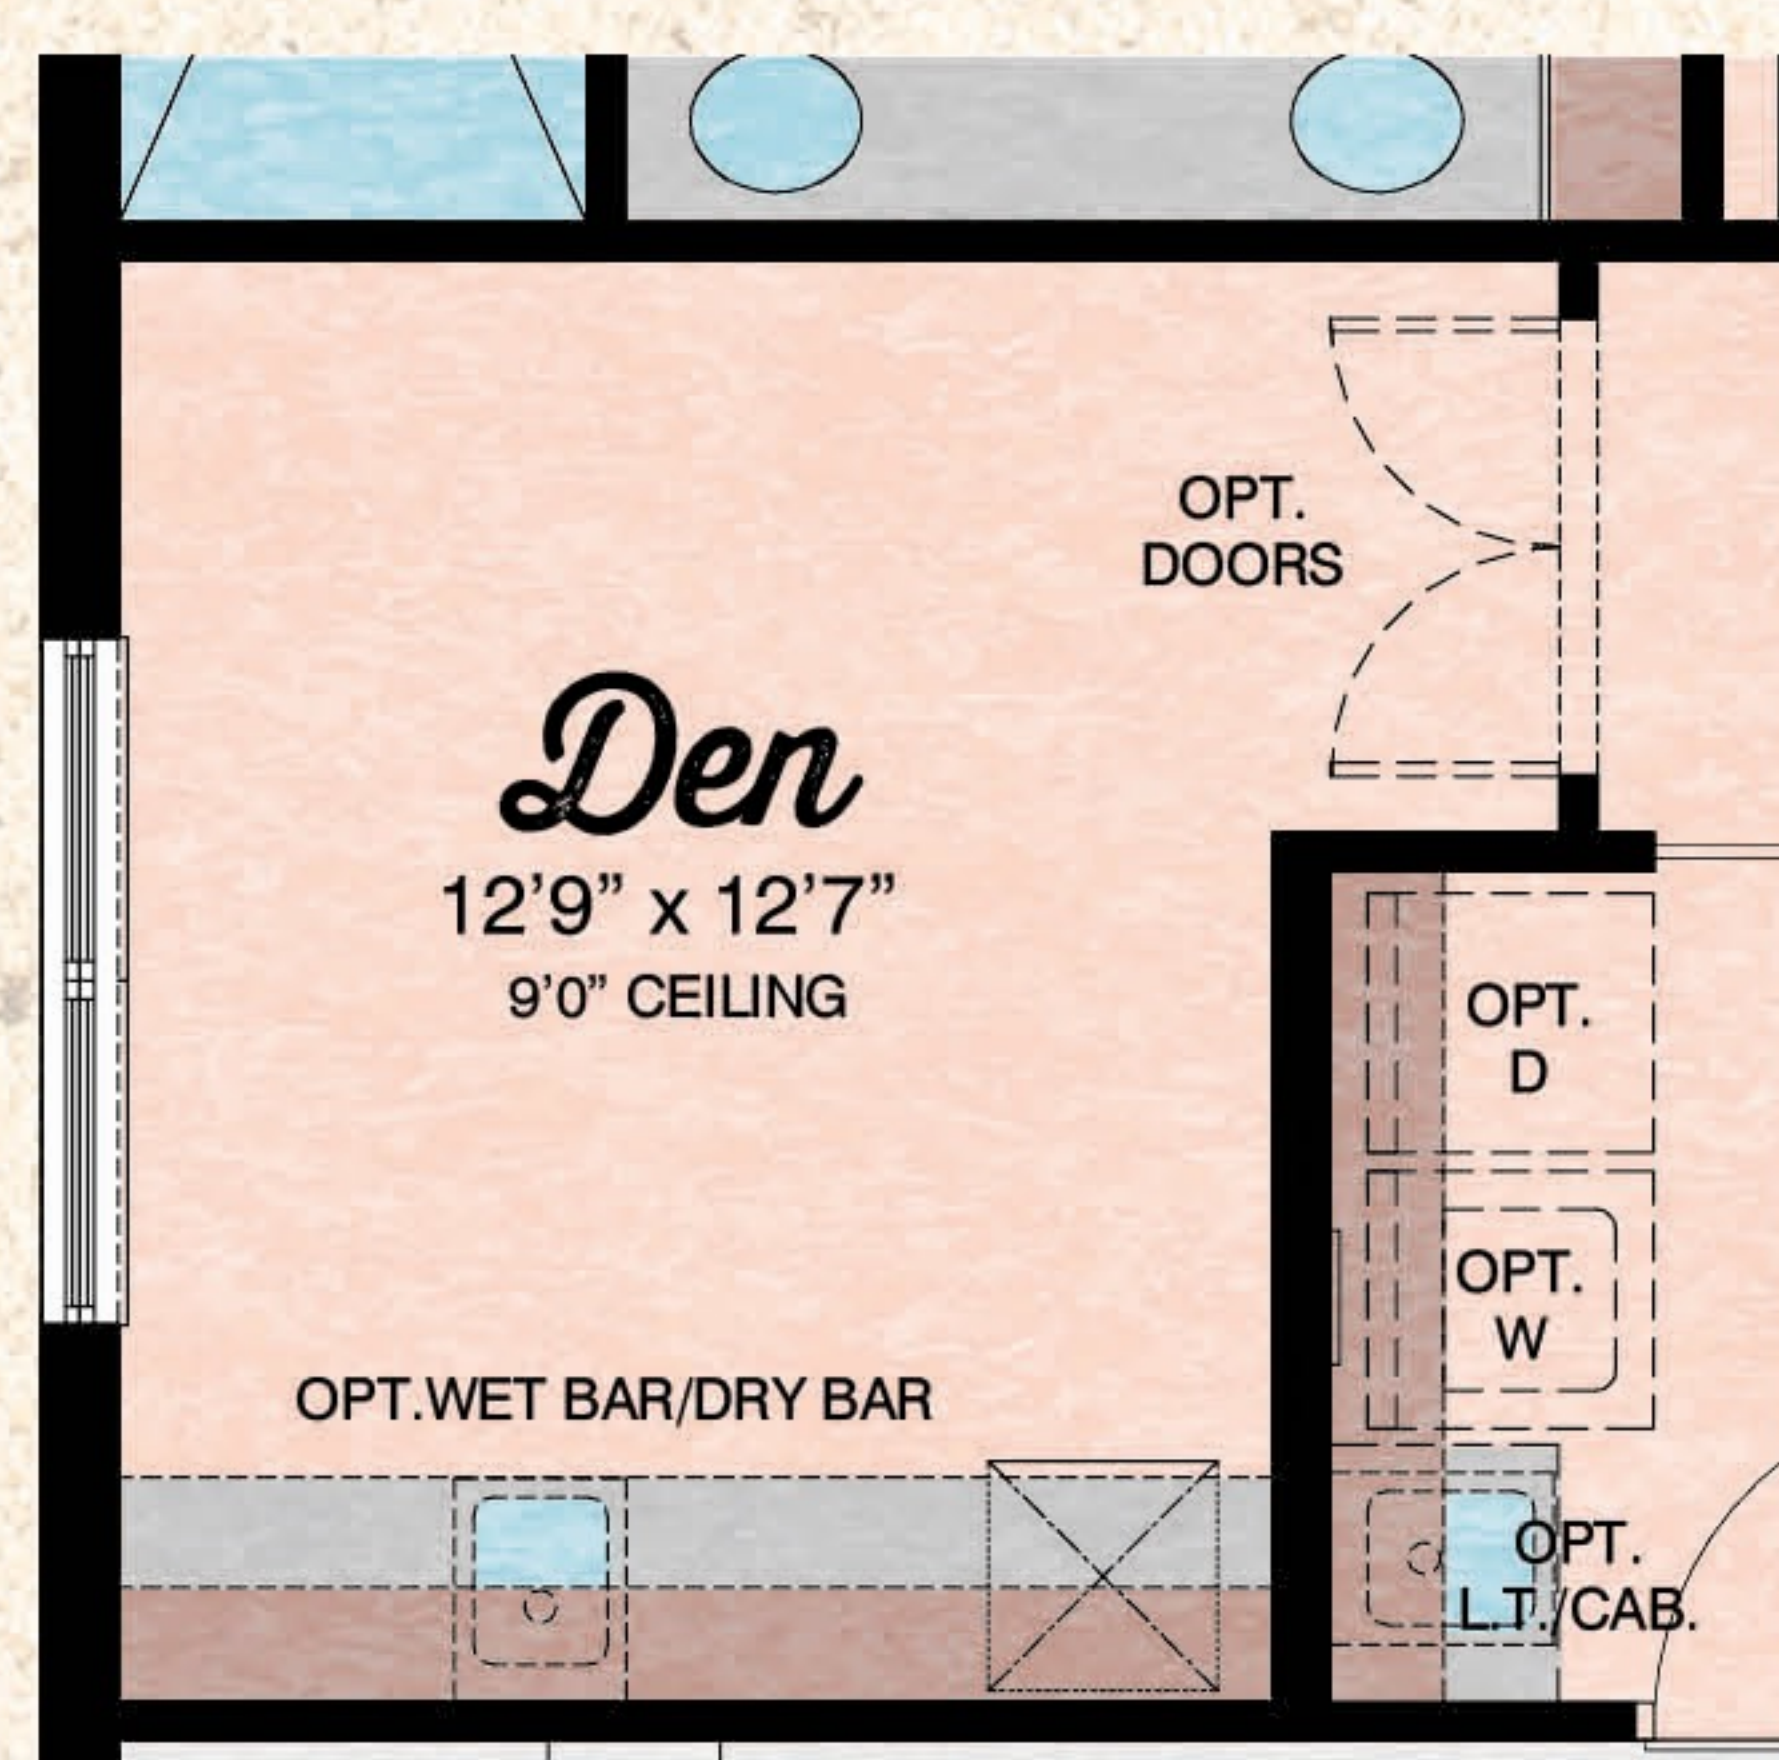

BEACH COLLECTION

Cabana

3 Bedrooms, 2.5 Baths, Den, Covered Lanai, 2-Car Garage

ELEVATION A

ELEVATION B

Available Master Bath Variation

Available Study Variation

Available Wet Bar/Dry Bar at Study Variation

Available Wet Bar/Dry Bar at Den Variation

Elevation B Bedroom

	Elevation A	Elevation B
Total Living Area	2,393 S.F.	2,388 S.F.
2-Car Garage	432 S.F.	432 S.F.
Covered Entry	18 S.F.	18 S.F.
Covered Lanai	242 S.F.	242 S.F.
Total Sq. Ft.	3,085 S.F.	3,080 S.F.