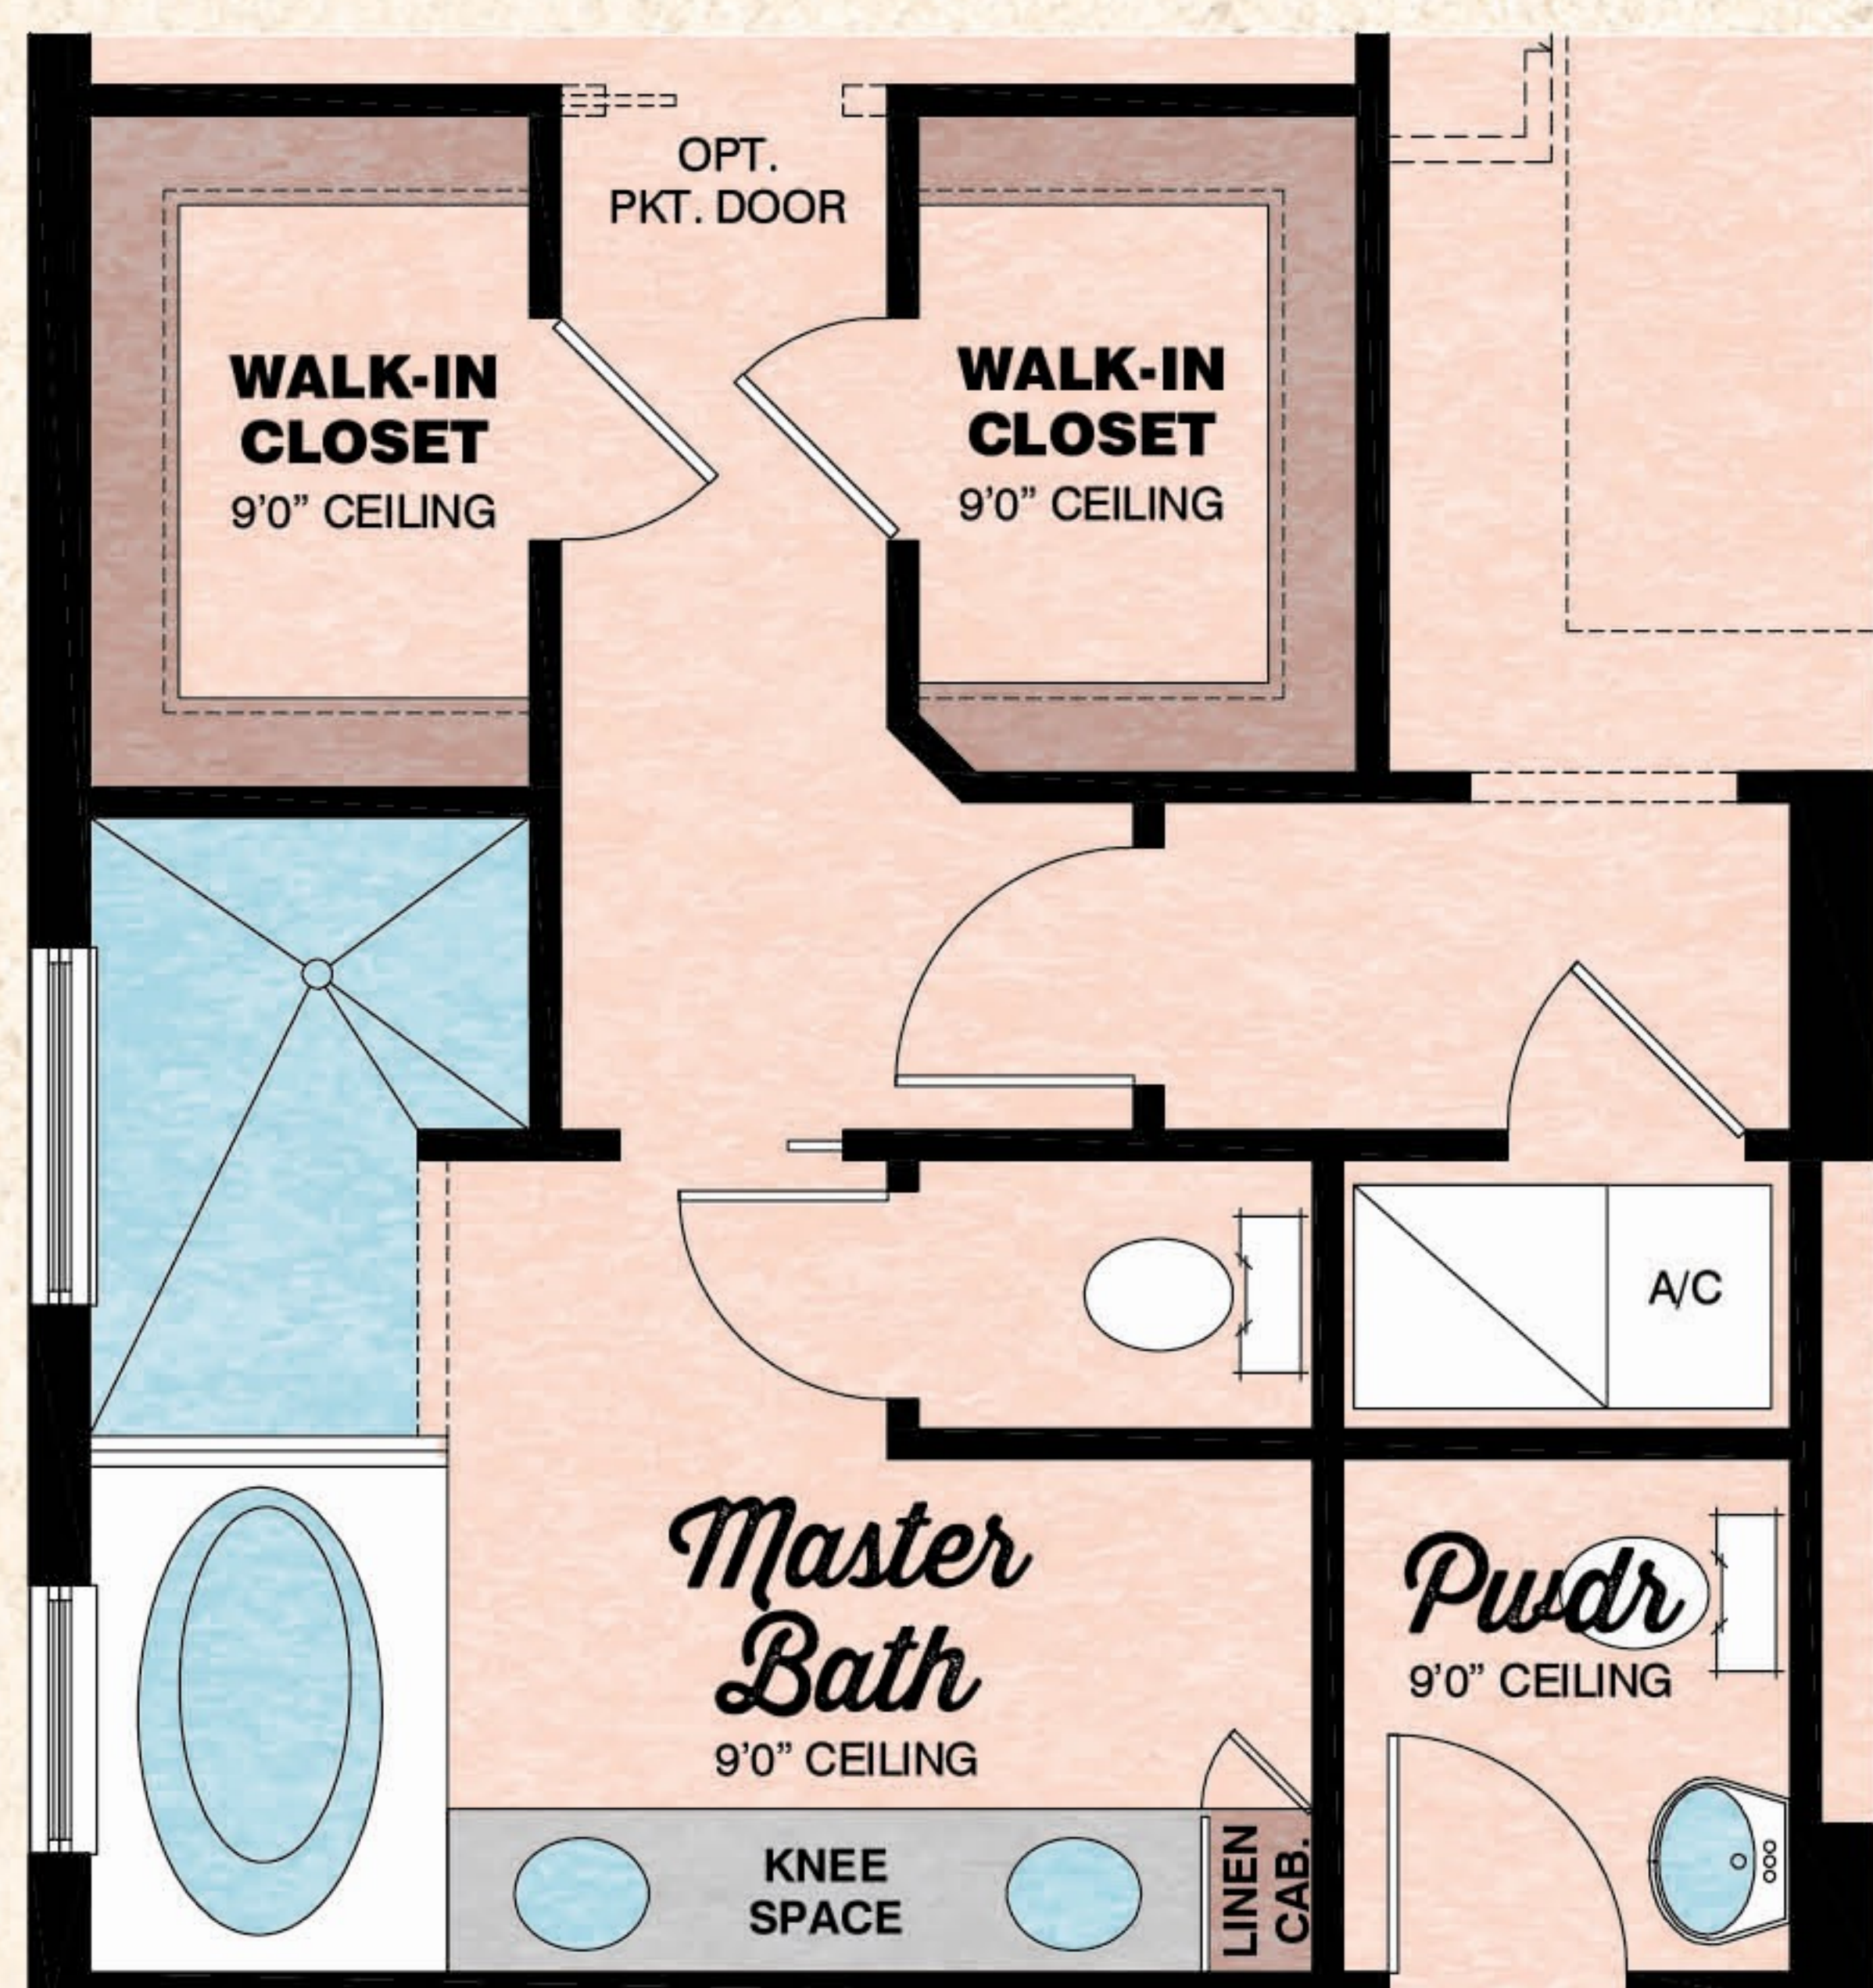

BEACH COLLECTION

Cabana

3 Bedrooms, 2.5 Baths, Den, Covered Lanai, 2-Car Garage

ELEVATION A

ELEVATION B

Available Master Bath Variation

Available Study Variation

Available Wet Bar/Dry Bar at Study Variation

Available Wet Bar/Dry Bar at Den Variation

Elevation B Bedroom

	Elevation A	Elevation B
Total Living Area	2,393 S.F.	2,388 S.F.
2-Car Garage	432 S.F.	432 S.F.
Covered Entry	18 S.F.	18 S.F.
Covered Lanai	242 S.F.	242 S.F.
Total Sq. Ft.	3,085 S.F.	3,080 S.F.