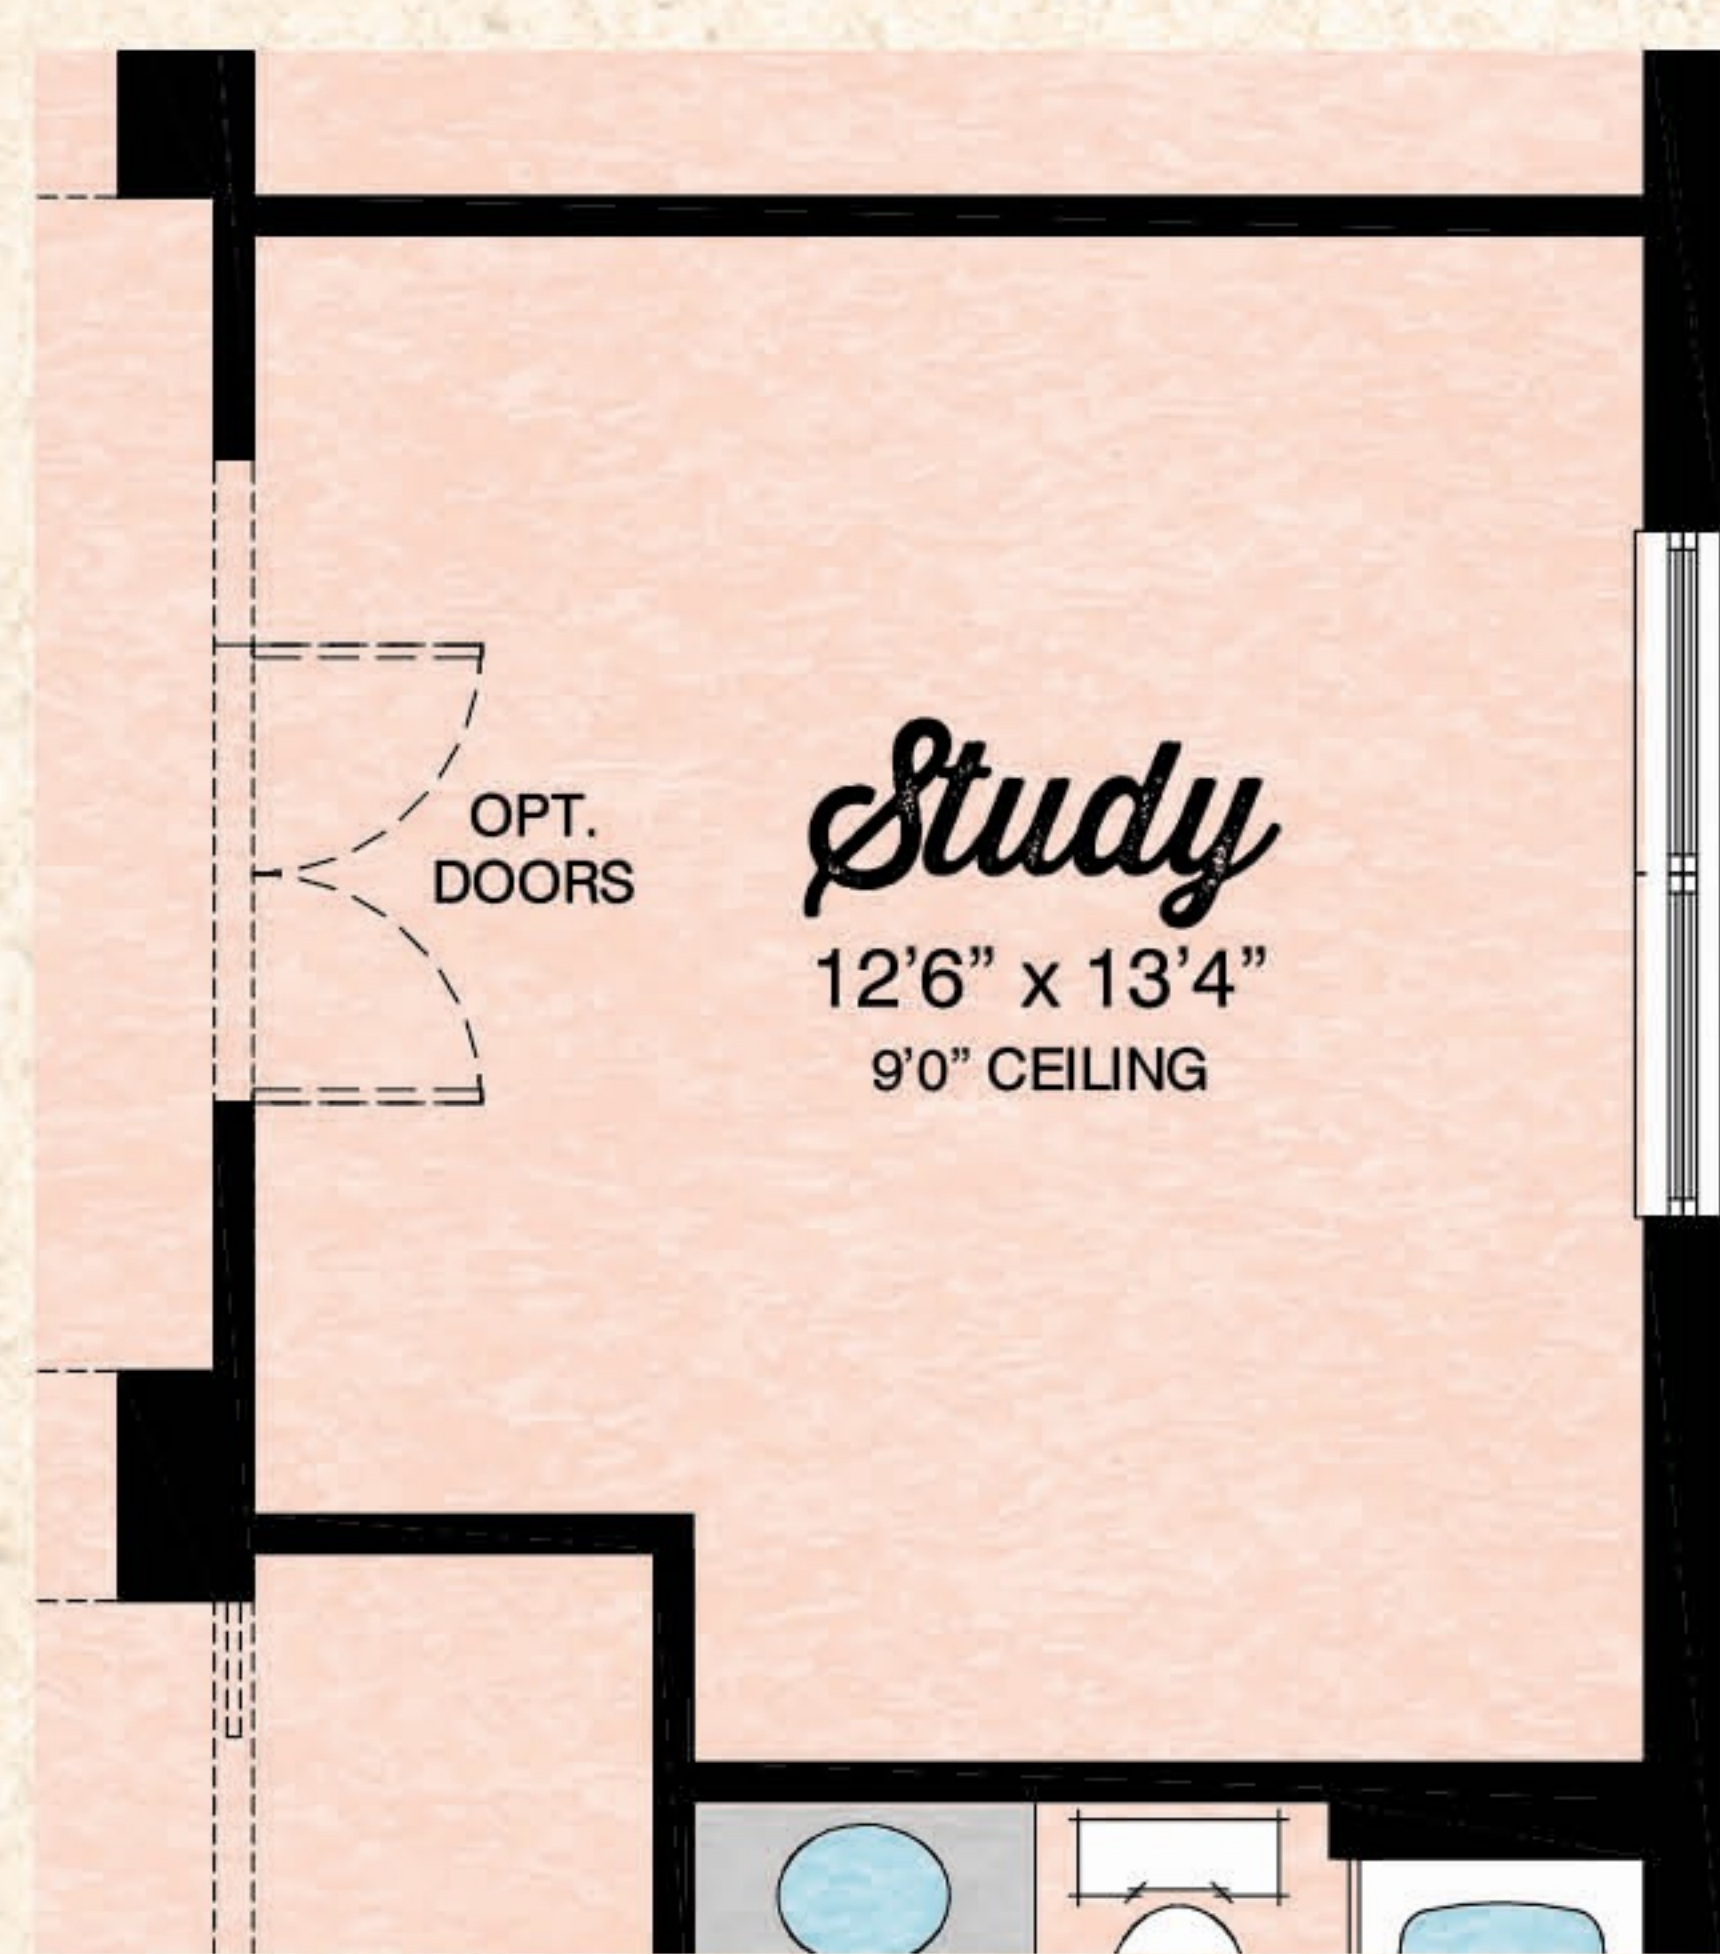

BEACH COLLECTION

Cabana

3 Bedrooms, 2.5 Baths, Den, Covered Lanai, 2-Car Garage

ELEVATION A

ELEVATION B

Available Master Bath Variation

Available Study Variation

Available Wet Bar/Dry Bar at Study Variation

Available Wet Bar/Dry Bar at Den Variation

Elevation B Bedroom

	Elevation A	Elevation B
Total Living Area	2,393 S.F.	2,388 S.F.
2-Car Garage	432 S.F.	432 S.F.
Covered Entry	18 S.F.	18 S.F.
Covered Lanai	242 S.F.	242 S.F.
Total Sq. Ft.	3,085 S.F.	3,080 S.F.