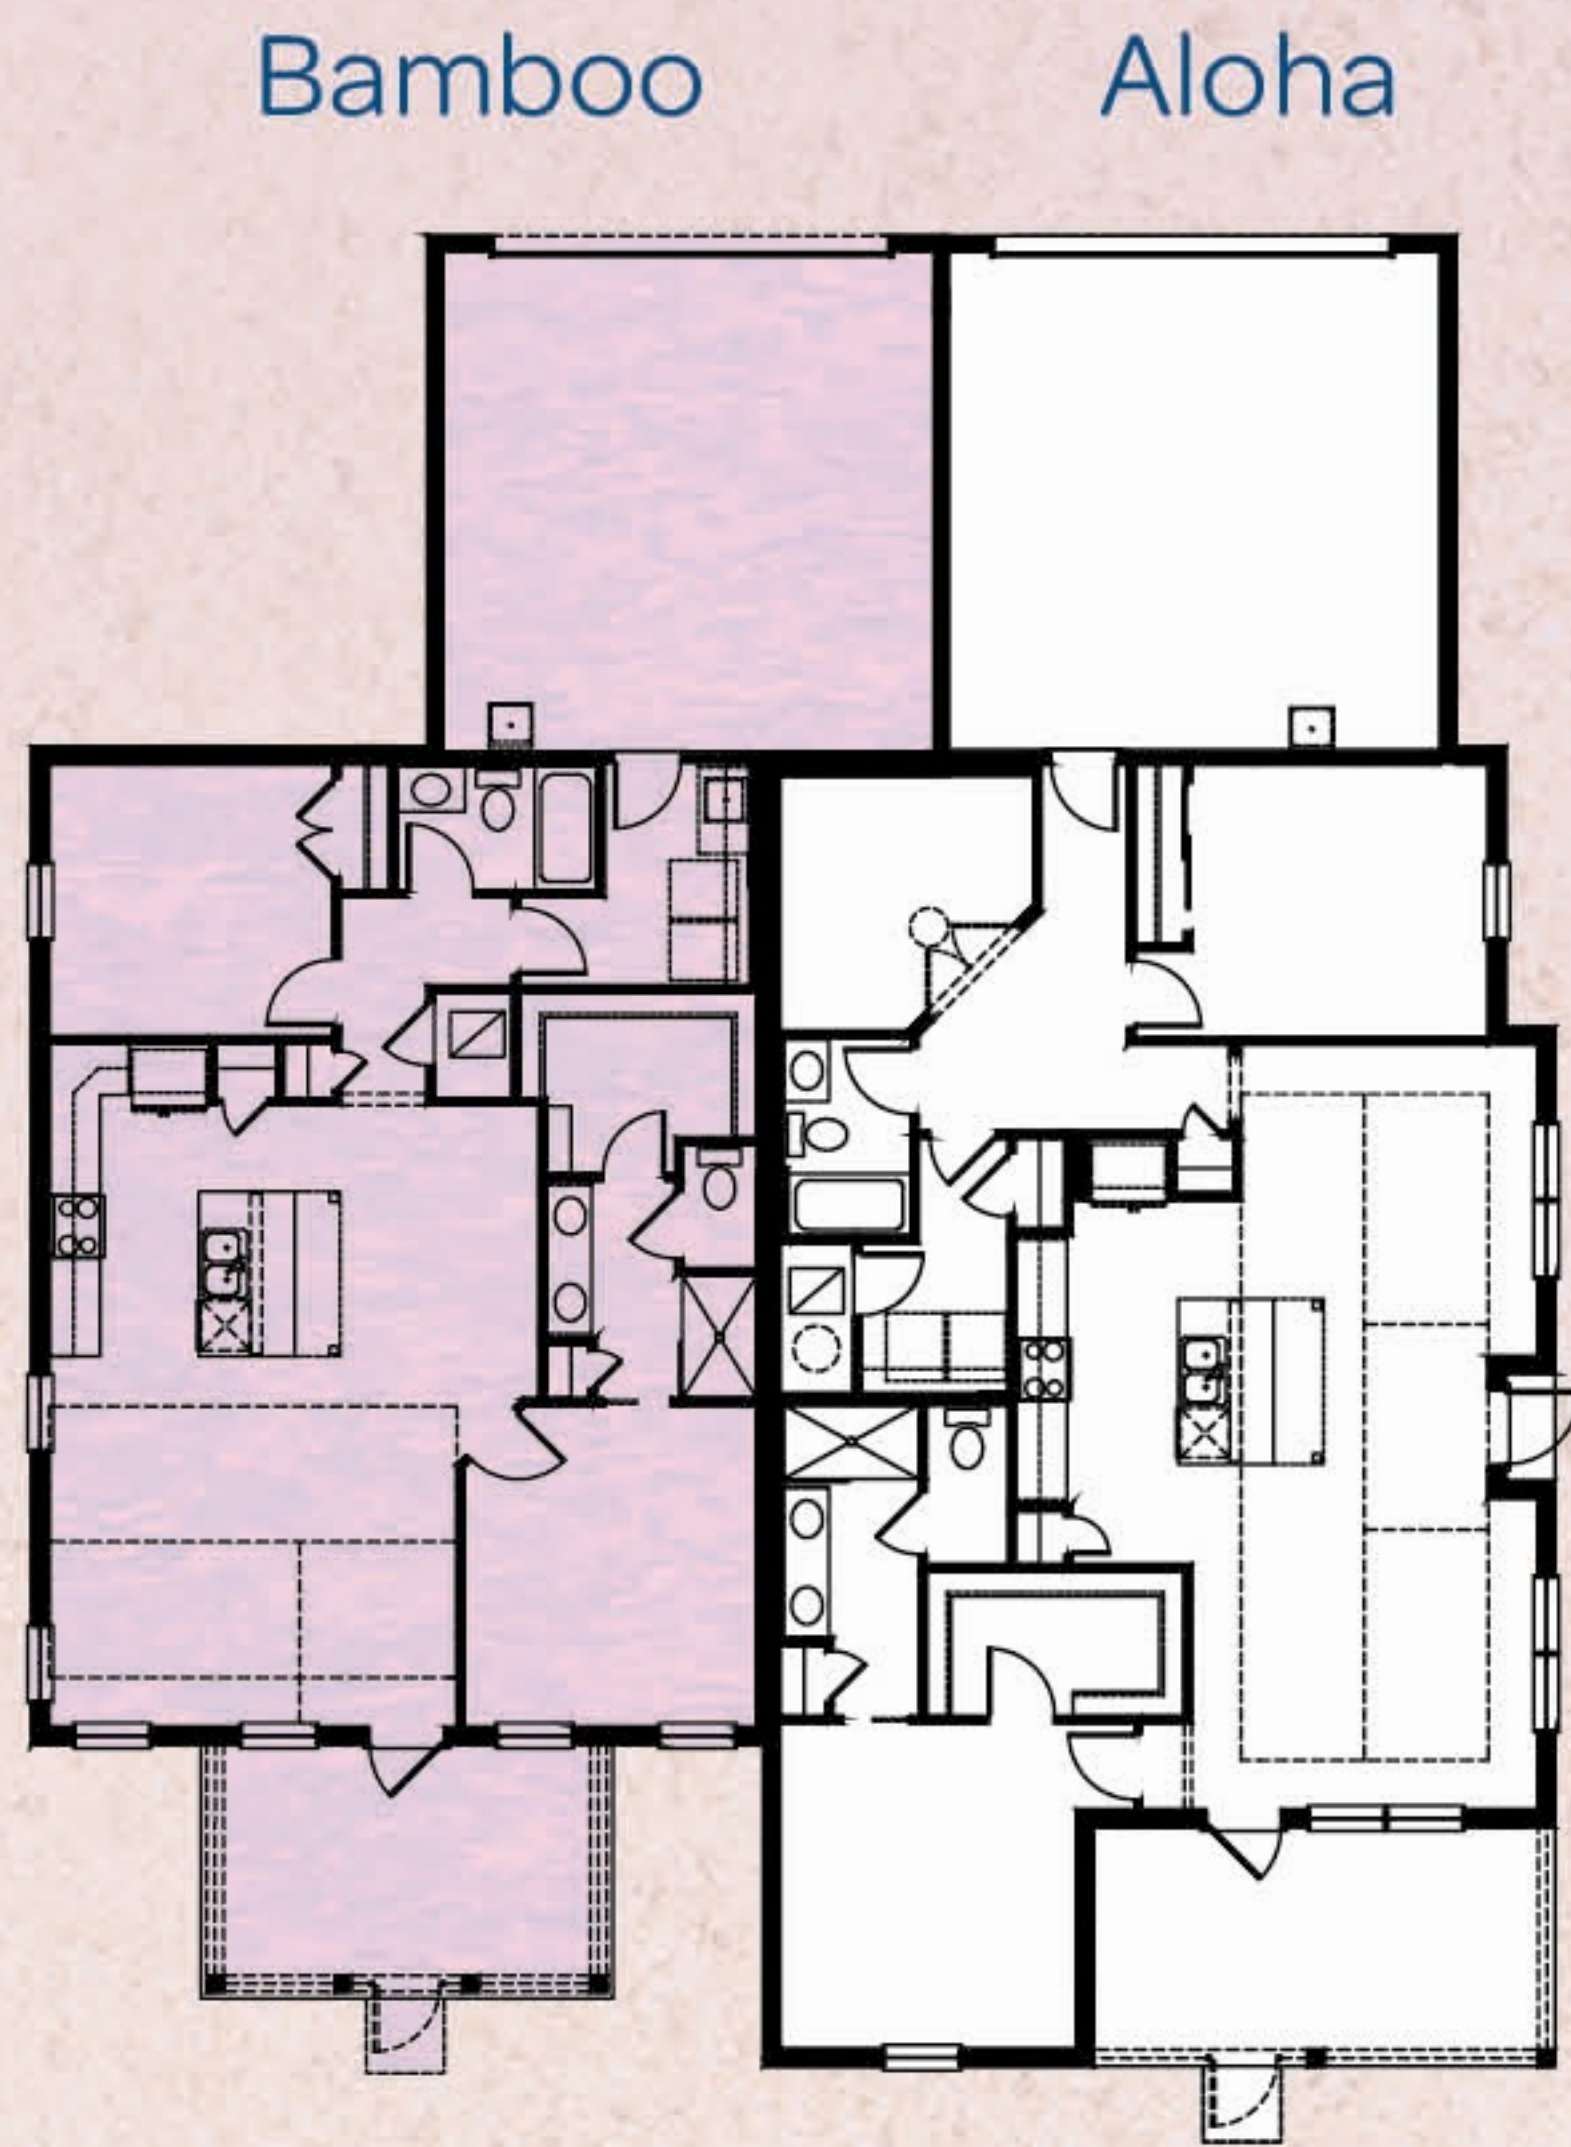

CONCH COTTAGES

Bamboo

2 Bedrooms, 2 Baths, 2-Car Garage

Total Living Area	1,210 S.F.
2-Car Garage	444 S.F.
Covered Porch	162 S.F.
Total Sq. Ft.	1,816 S.F.