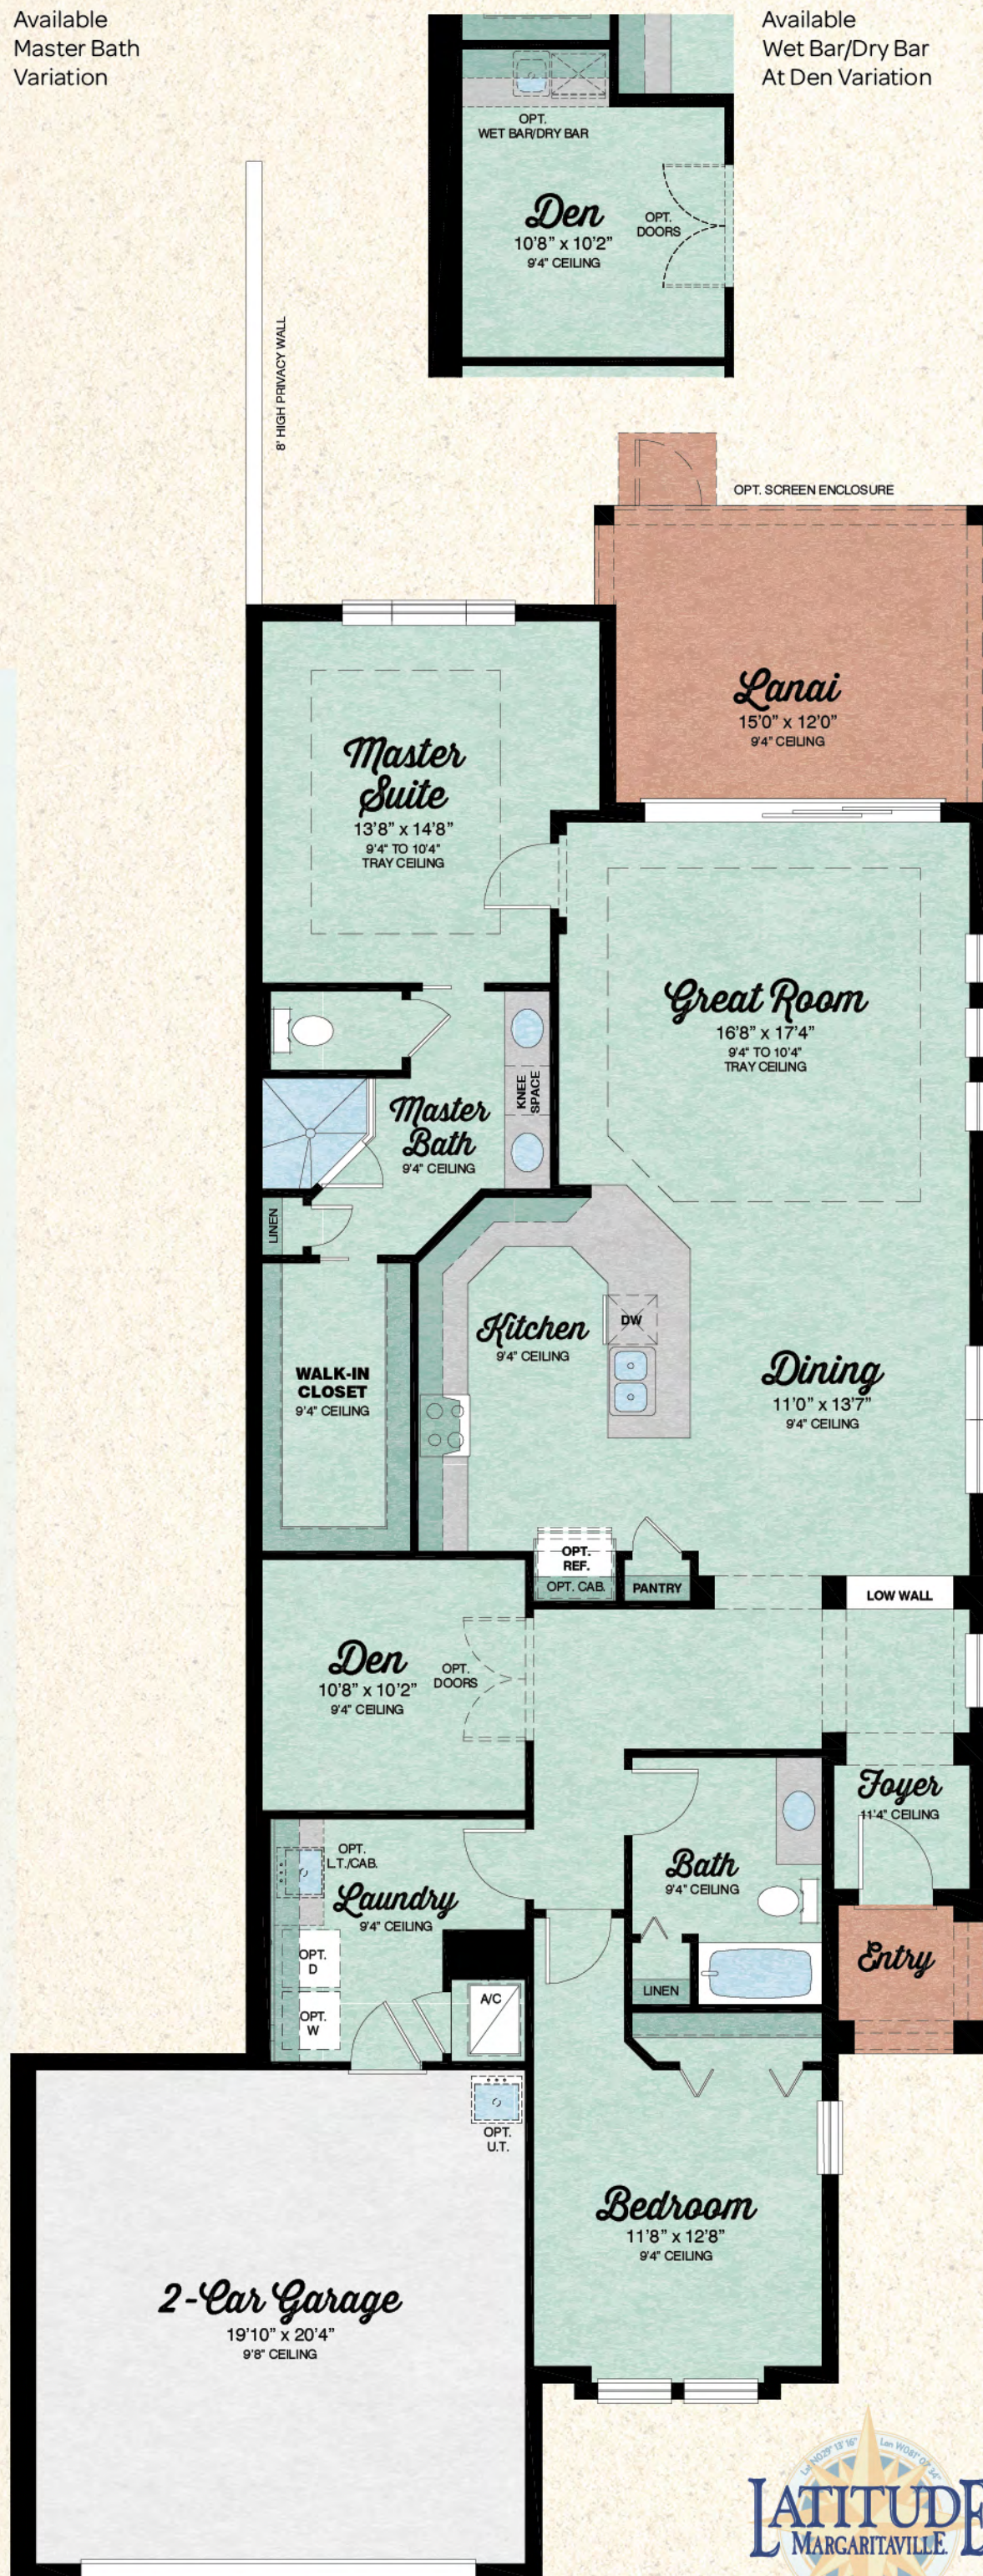

# Barbuda Bay

2 Bedrooms, 2 Baths, Den, Covered Lanai, 2-Car Garage

Available Master Bath Variation

Available Wet Bar/Dry Bar At Den Variation

Total Living Area	1,786 S.F.
2-Car Garage	429 S.F.
Covered Entry	36 S.F.
Covered Lanai	184 S.F.
<b>Total Sq. Ft.</b>	<b>2,435 S.F.</b>