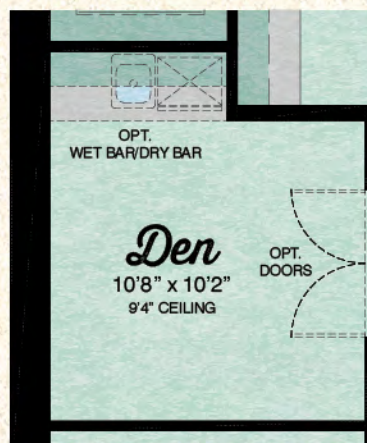

# Barbuda Bay

2 Bedrooms, 2 Baths, Den, Covered Lanai, 2-Car Garage

Available Master Bath Variation

Available Wet Bar/Dry Bar At Den Variation

Total Living Area	1,786 S.F.
2-Car Garage	429 S.F.
Covered Entry	36 S.F.
Covered Lanai	184 S.F.
<b>Total Sq. Ft.</b>	<b>2,435 S.F.</b>