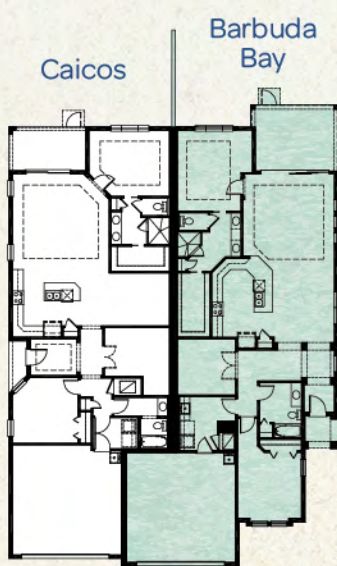

# Barbuda Bay

2 Bedrooms, 2 Baths, Den, Covered Lanai, 2-Car Garage

Available Master Bath Variation

Available Wet Bar/Dry Bar At Den Variation

Total Living Area	1,786 S.F.
2-Car Garage	429 S.F.
Covered Entry	36 S.F.
Covered Lanai	184 S.F.
<b>Total Sq. Ft.</b>	<b>2,435 S.F.</b>