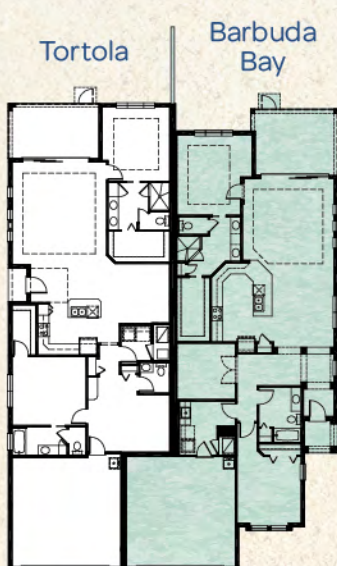

# Barbuda Bay

2 Bedrooms, 2 Baths, Den, Covered Lanai, 2-Car Garage

Available Master Bath Variation

Available Wet Bar/Dry Bar At Den Variation

Total Living Area	1,786 S.F.
2-Car Garage	429 S.F.
Covered Entry	36 S.F.
Covered Lanai	184 S.F.
<b>Total Sq. Ft.</b>	<b>2,435 S.F.</b>