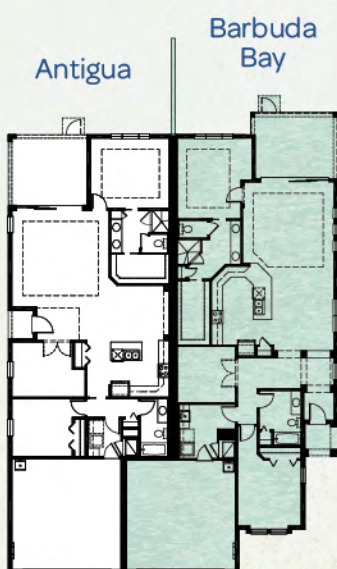

# Barbuda Bay

2 Bedrooms, 2 Baths, Den, Covered Lanai, 2-Car Garage

Available Master Bath Variation

Available Wet Bar/Dry Bar At Den Variation

Total Living Area	1,786 S.F.
2-Car Garage	429 S.F.
Covered Entry	36 S.F.
Covered Lanai	184 S.F.
<b>Total Sq. Ft.</b>	<b>2,435 S.F.</b>